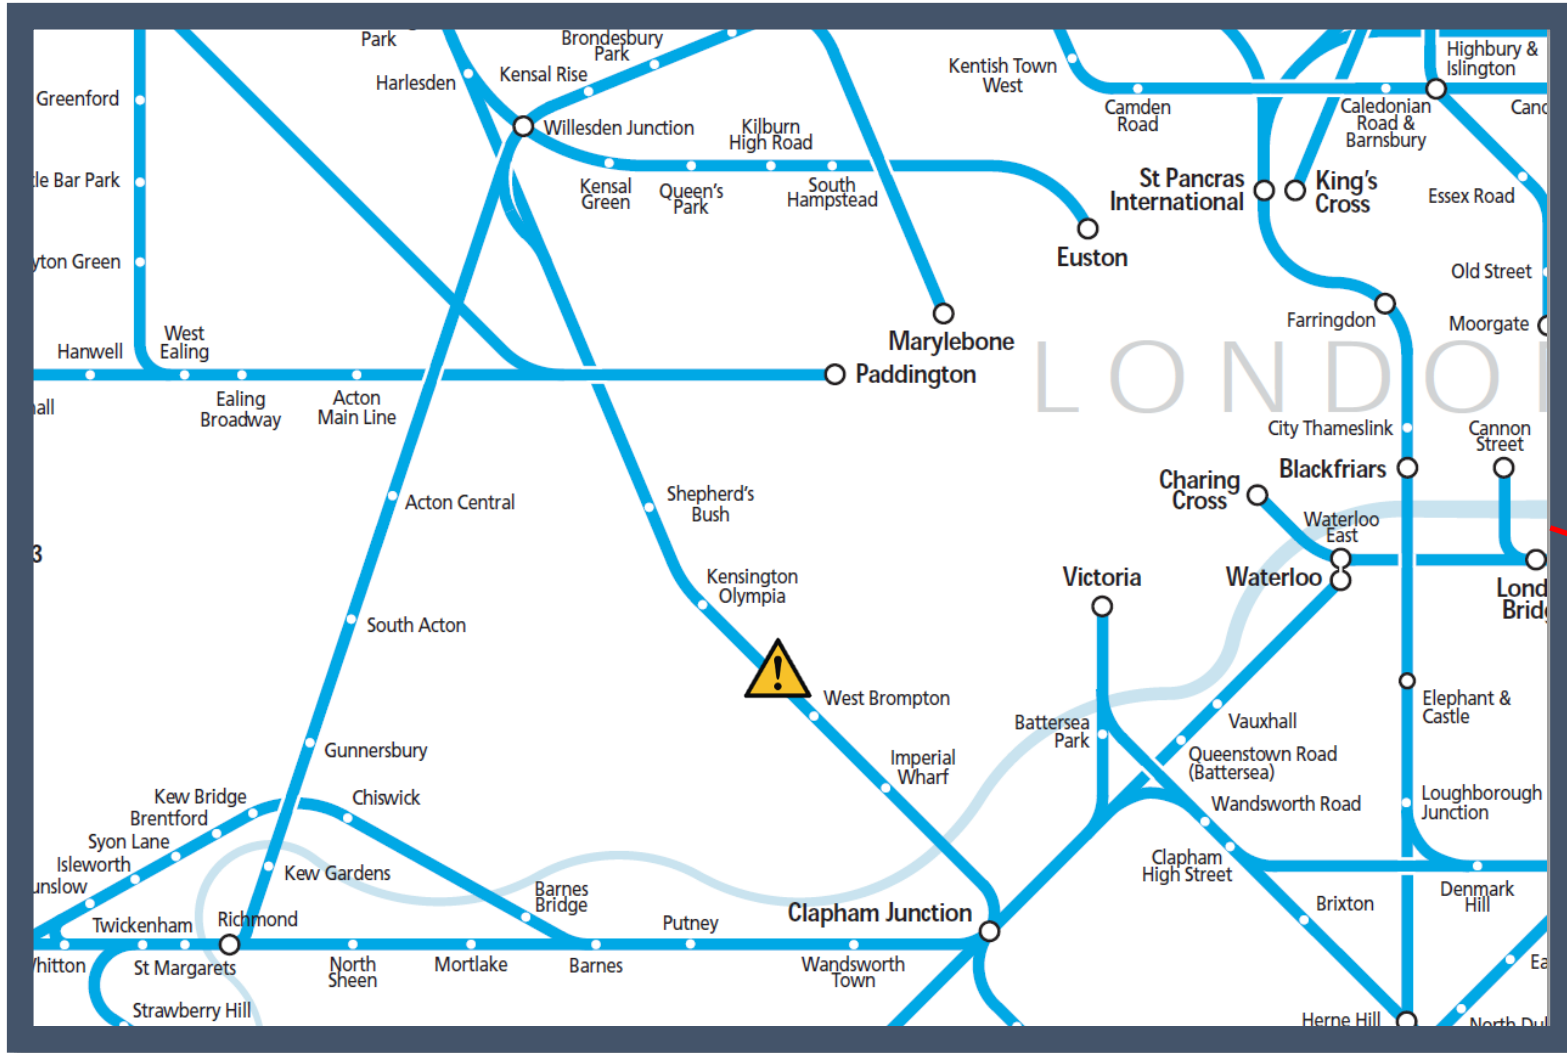

A fault with the signalling system at West Brompton TOC affected: London Overground

Key:

Disruption