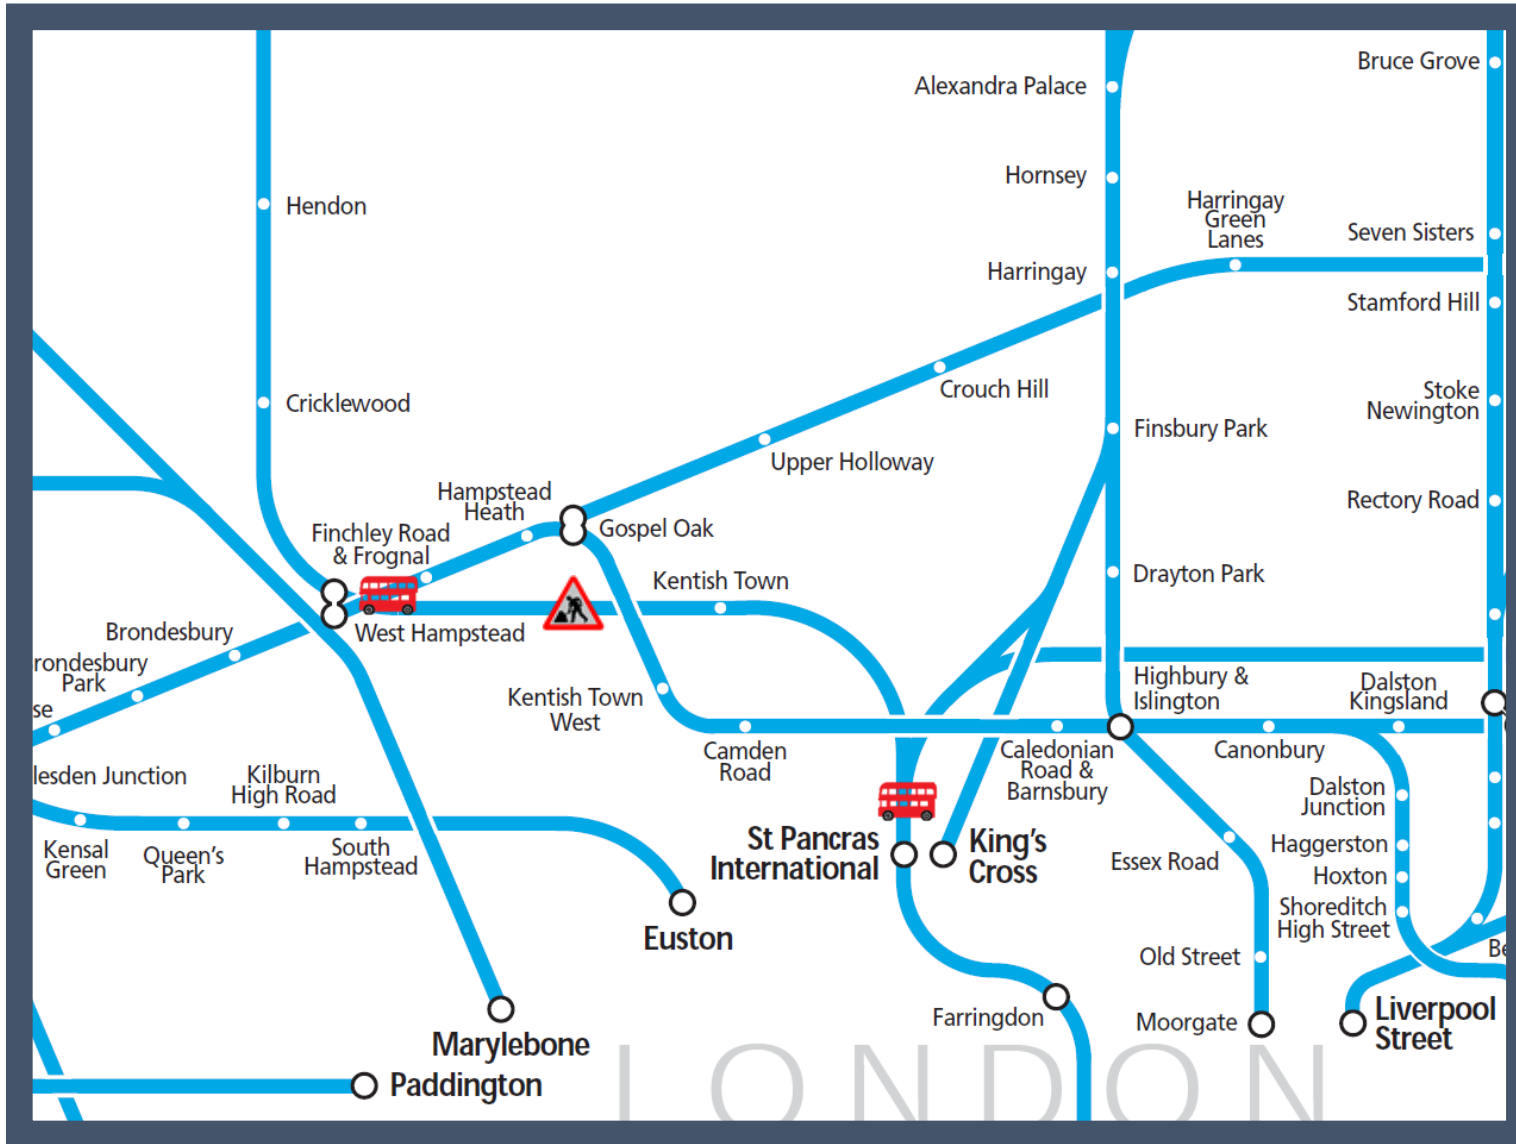

Buses replace trains between London St Pancras International and West Hampstead Thameslink

TOC affected: Thameslink

Key:

	Engineering Works
	Bus Replacement Services