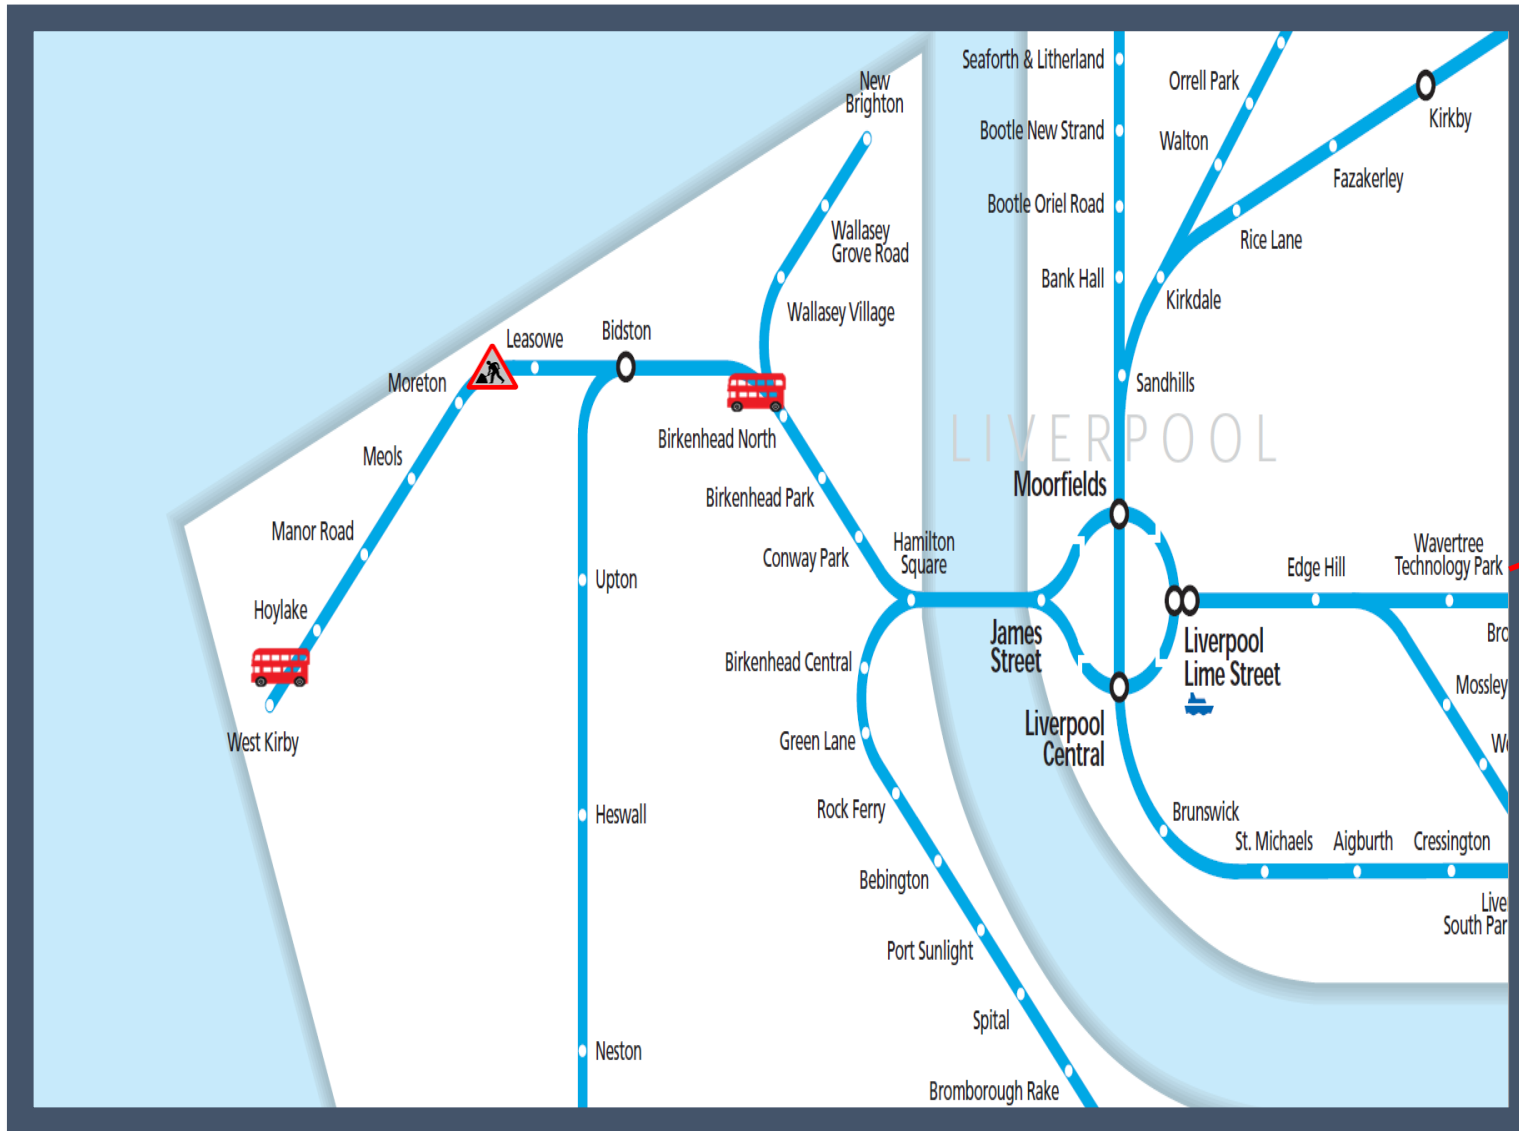

Buses replace trains between Birkenhead North and West Kirby

TOC affected Merseyrail

Key:

	Engineering Works
	Bus Replacement Services