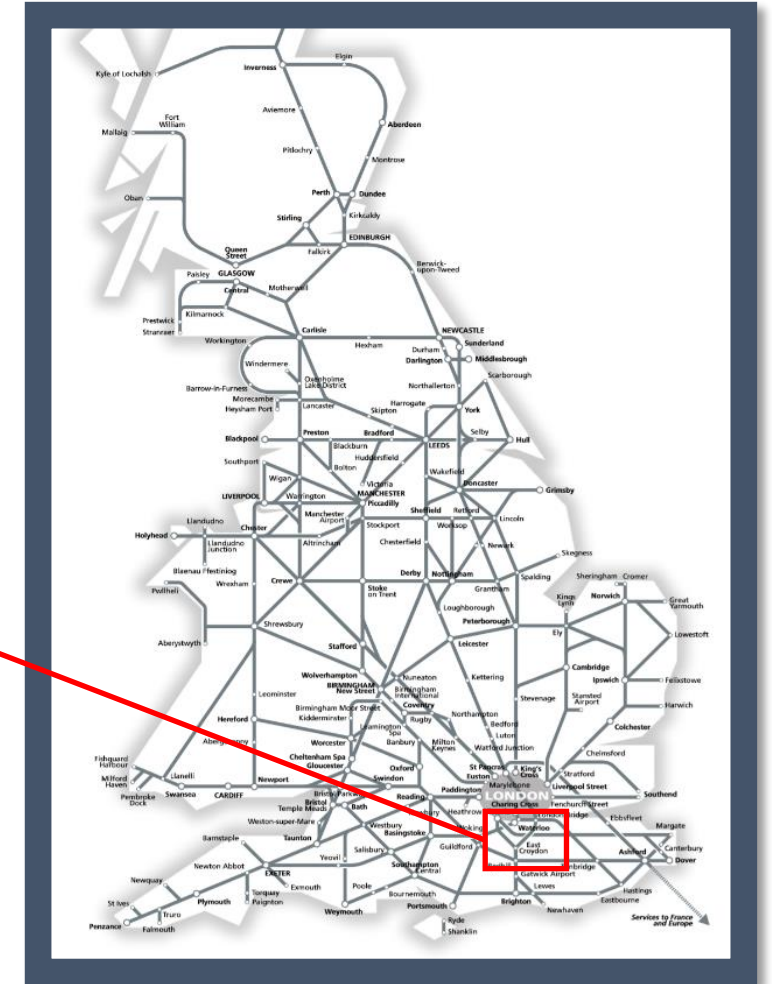

# A points failure between West Croydon and Norwood Junction TOC affected: Southern

Key:

Disruption