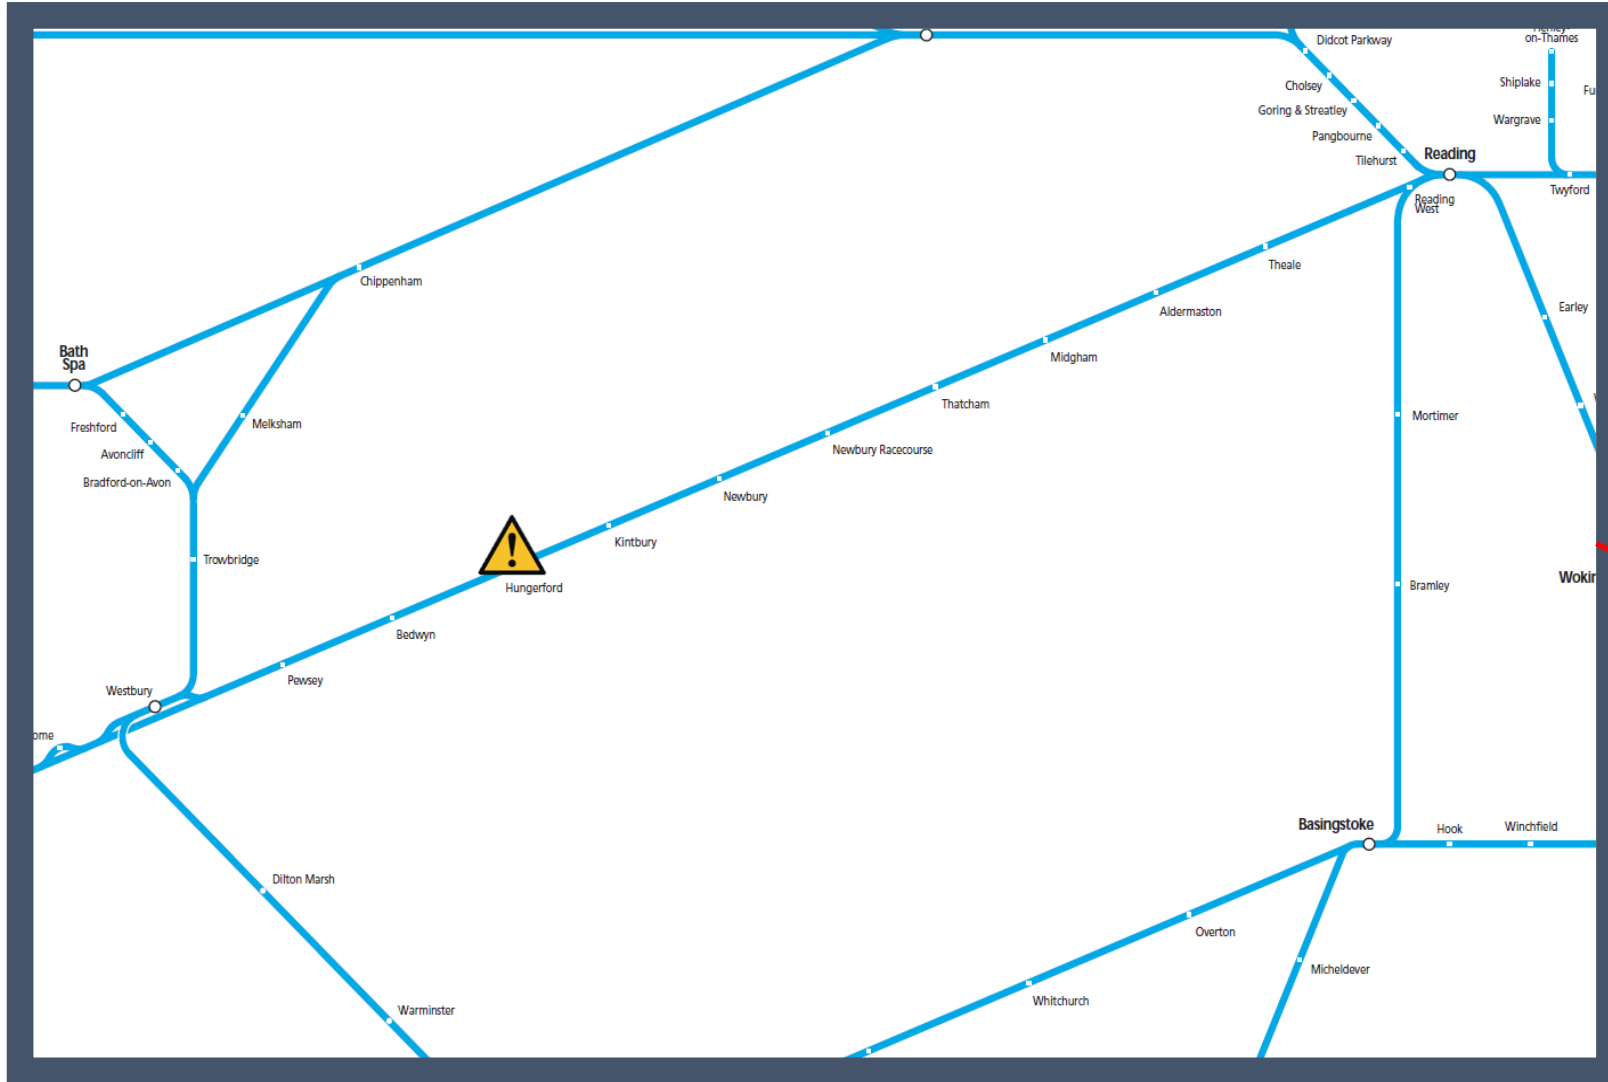

A lorry has collided with a bridge between Reading and Westbury

TOC affected: Great Western Railway

Key:

Disruption