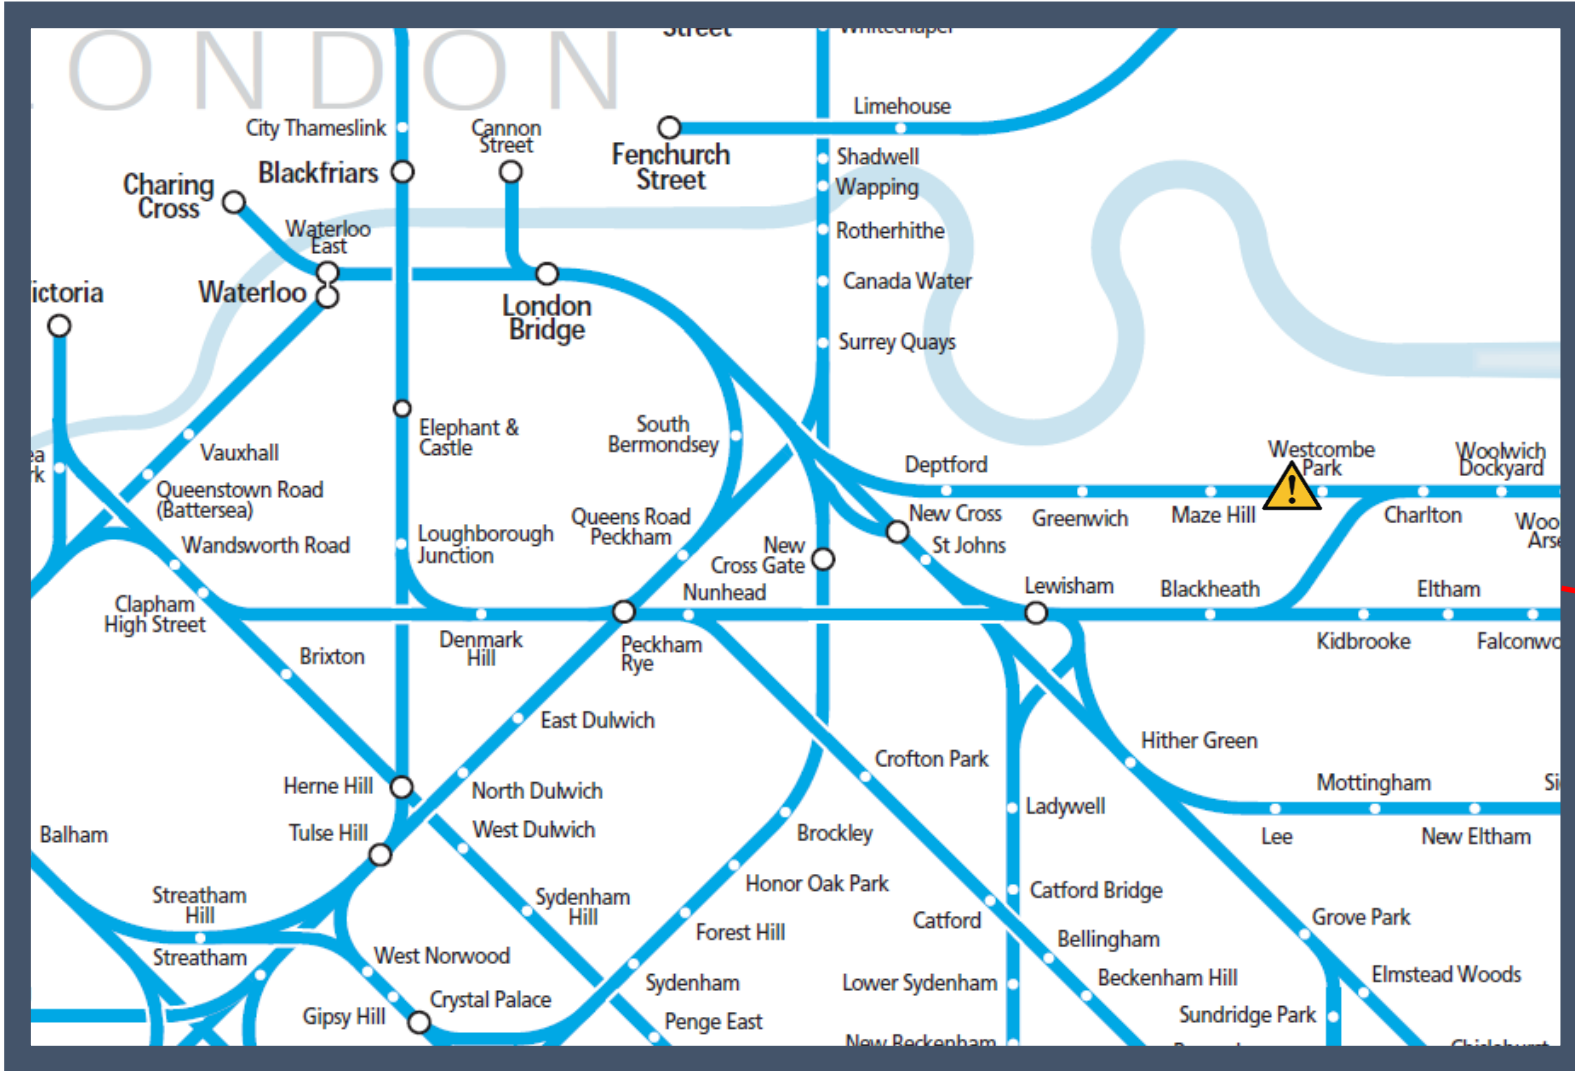

A fault with the signalling system at Westcombe Park

TOCs affected: Southeastern, Thameslink

Key:

Disruption