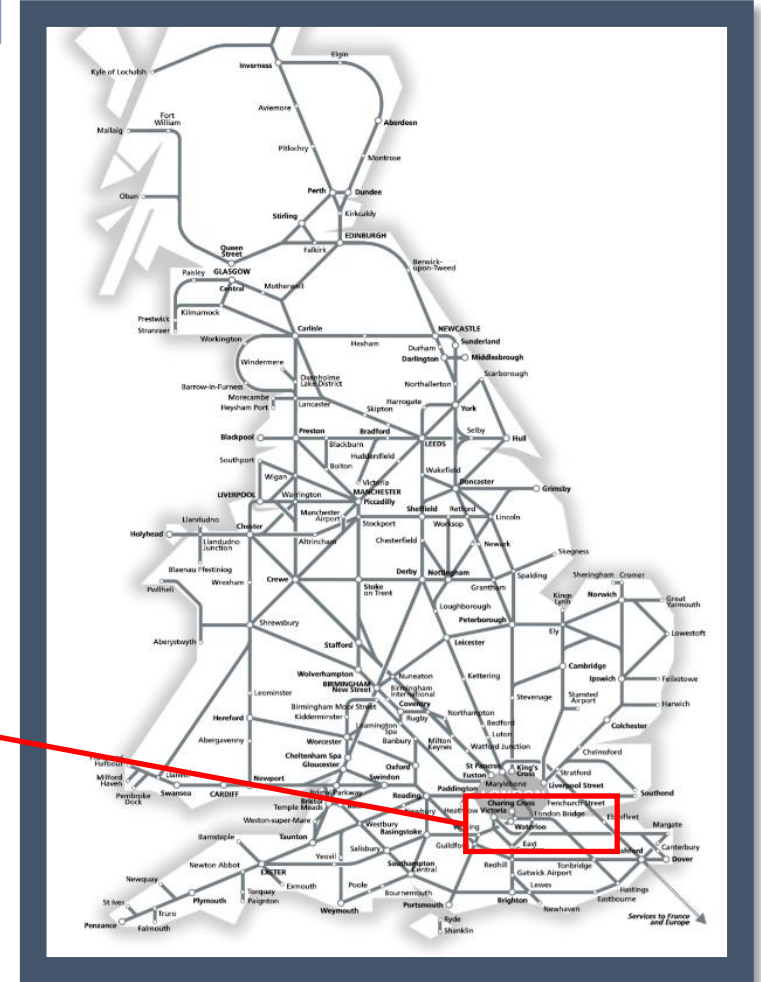

A fault with the signalling system at Westcombe Park

TOCs affected: Southeastern, Thameslink

Key:

Disruption