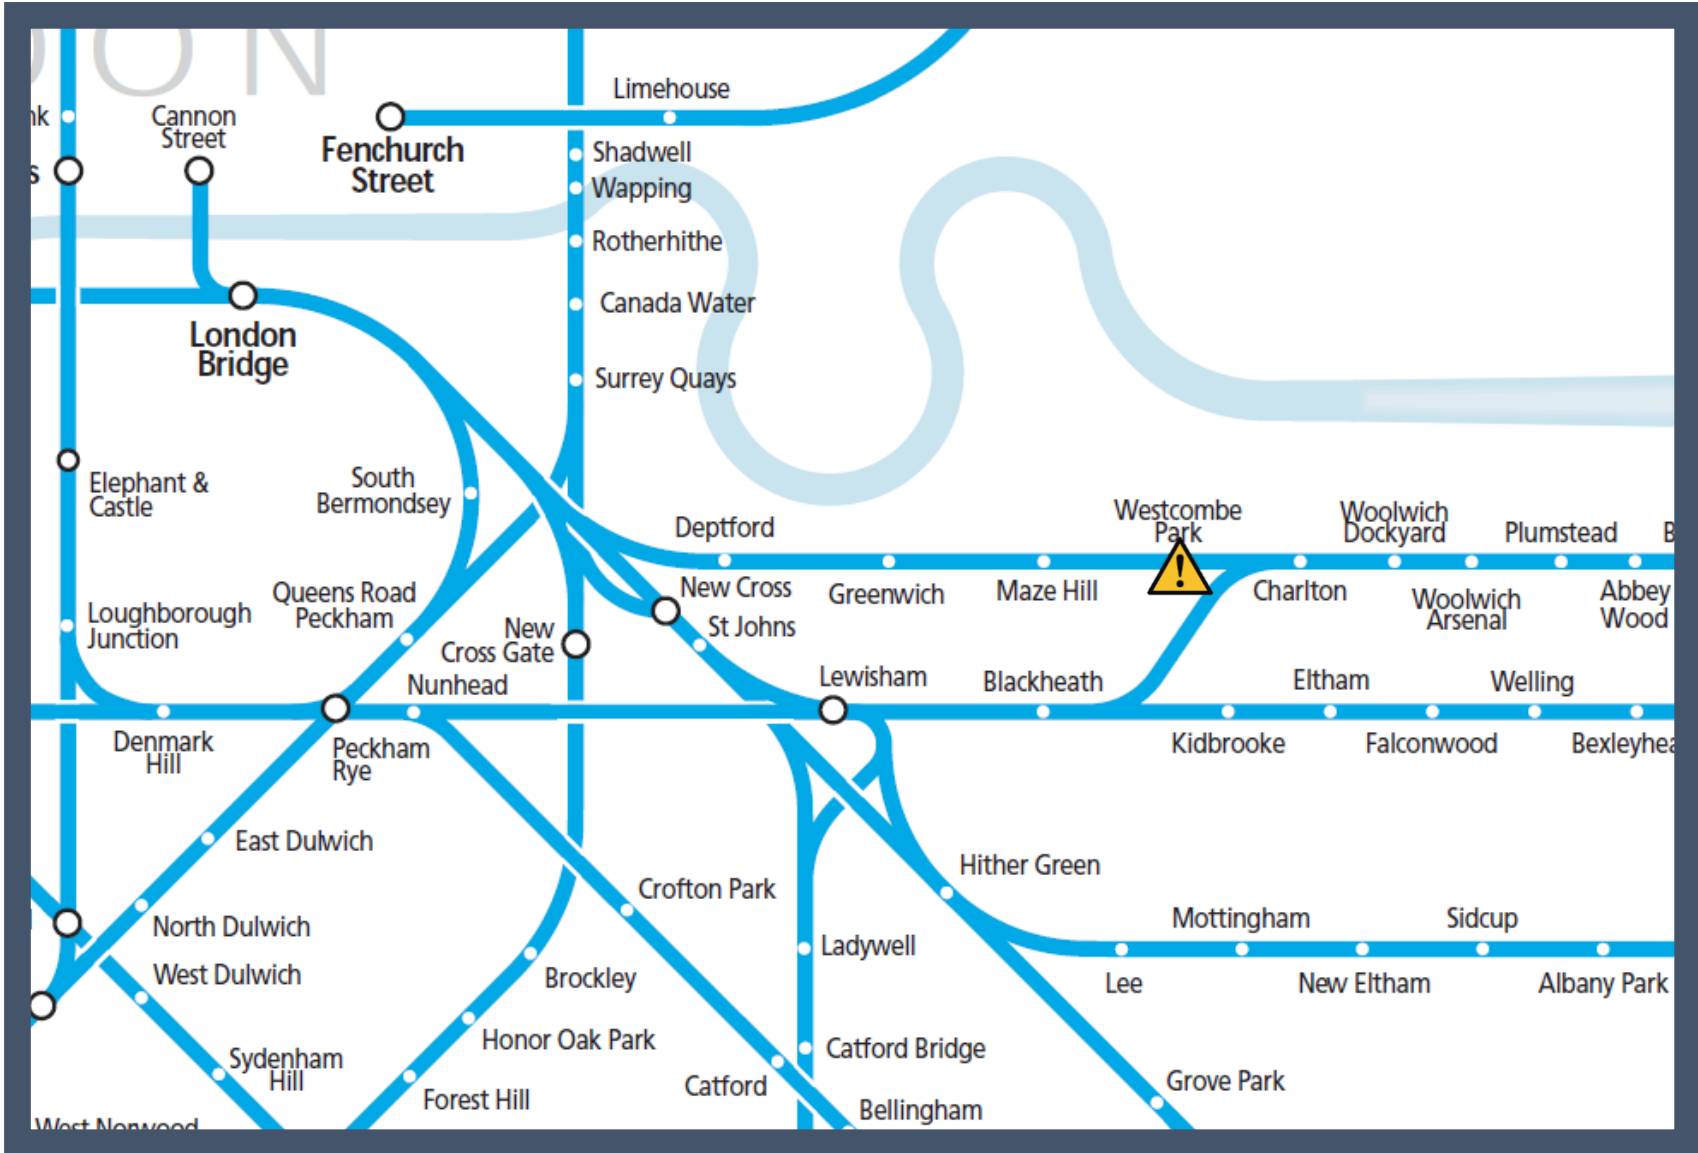

A fault with the signalling system between London Bridge and Charlton

TOCs affected: Southeastern; Thameslink

Key:

	Disruption
---	------------