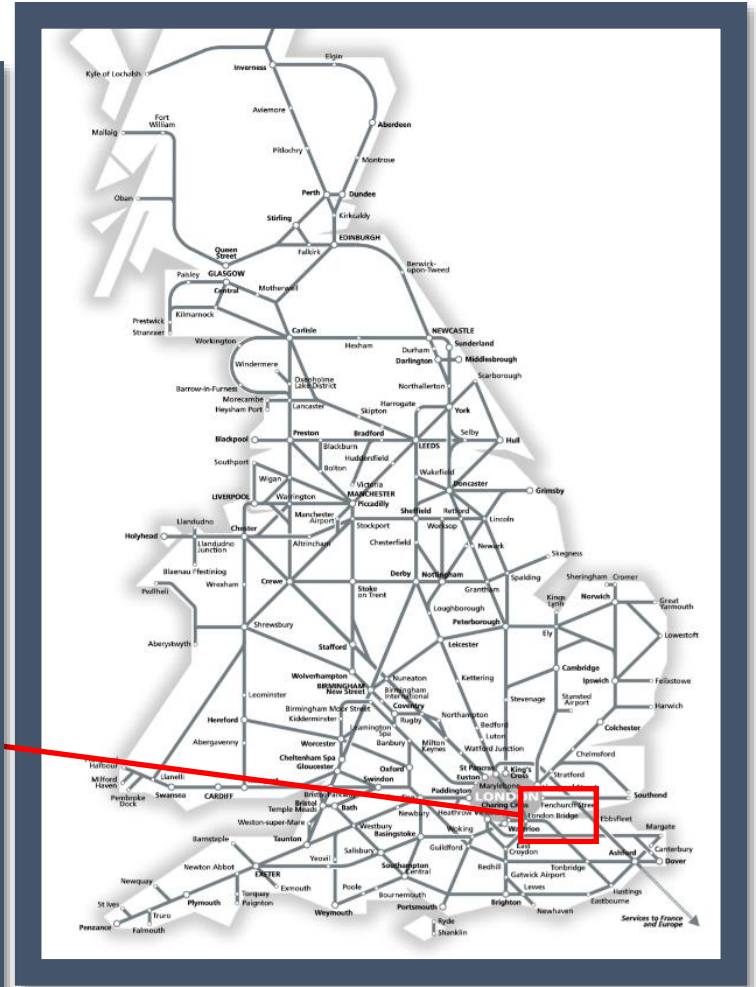

A fault with the signalling system between London Bridge and Charlton

TOCs affected: Southeastern; Thameslink

Key:

	Disruption
---	------------