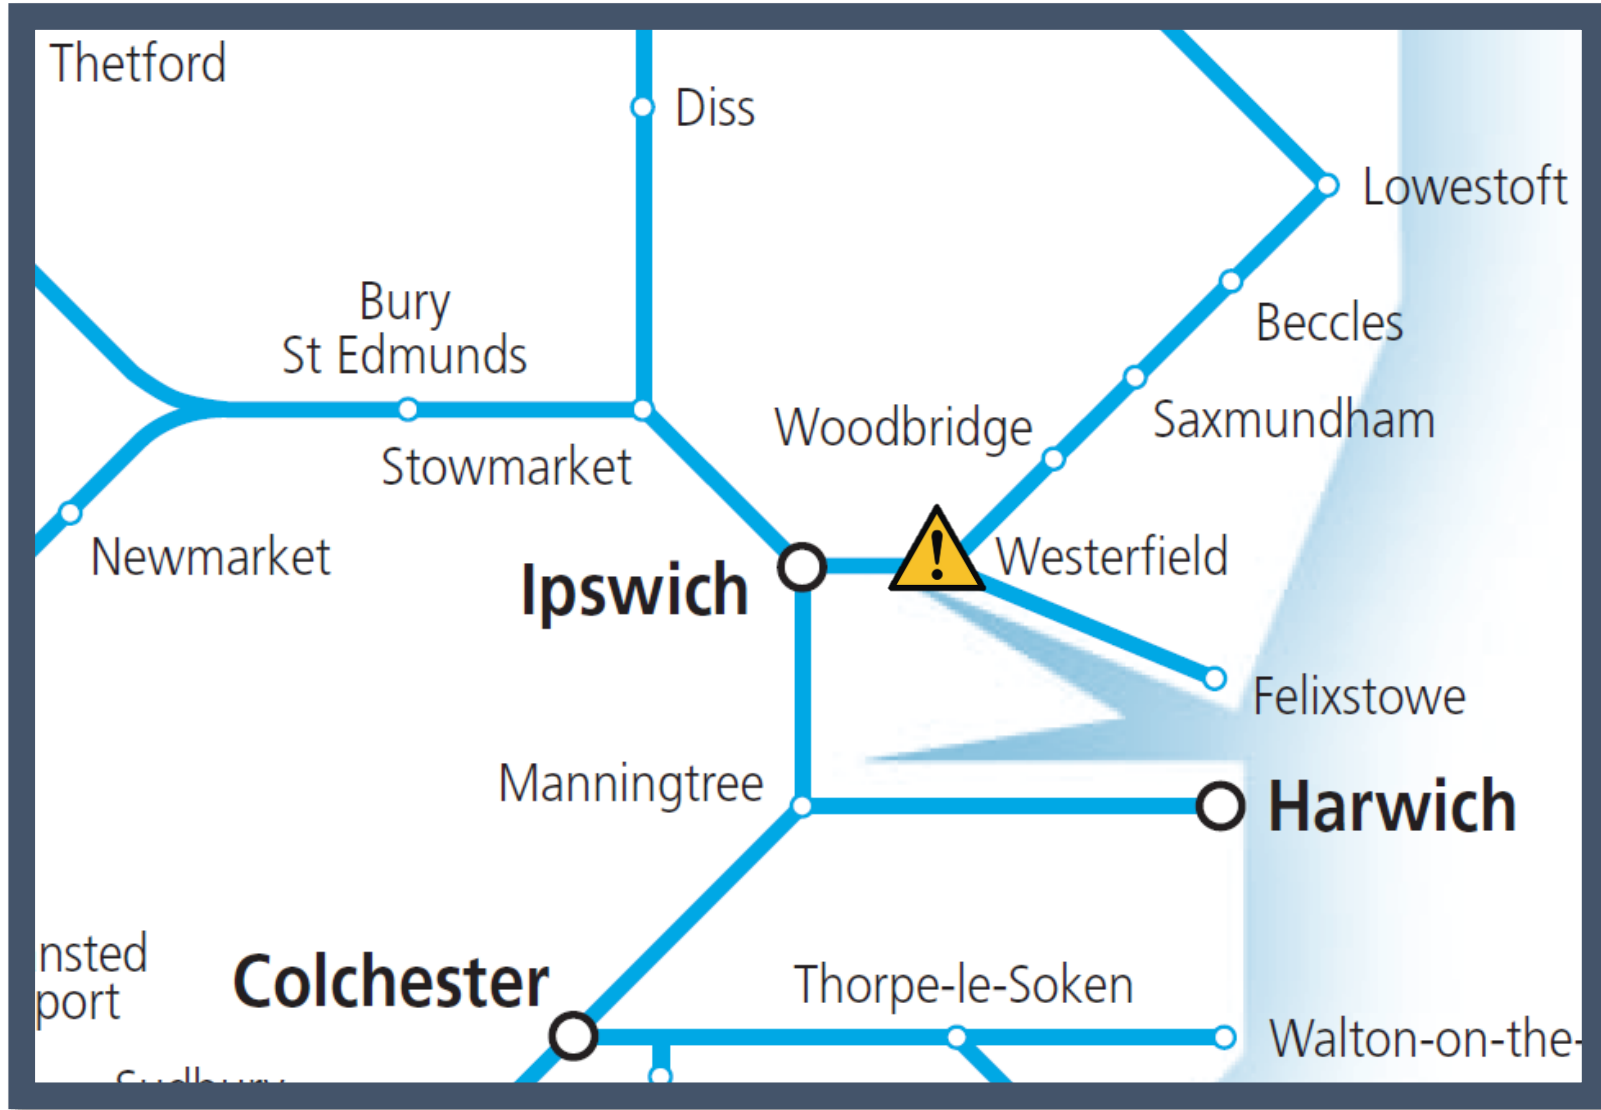

A points failure between Ipswich and Westerfield

TOC affected: Greater Anglia

Key:

Disruption