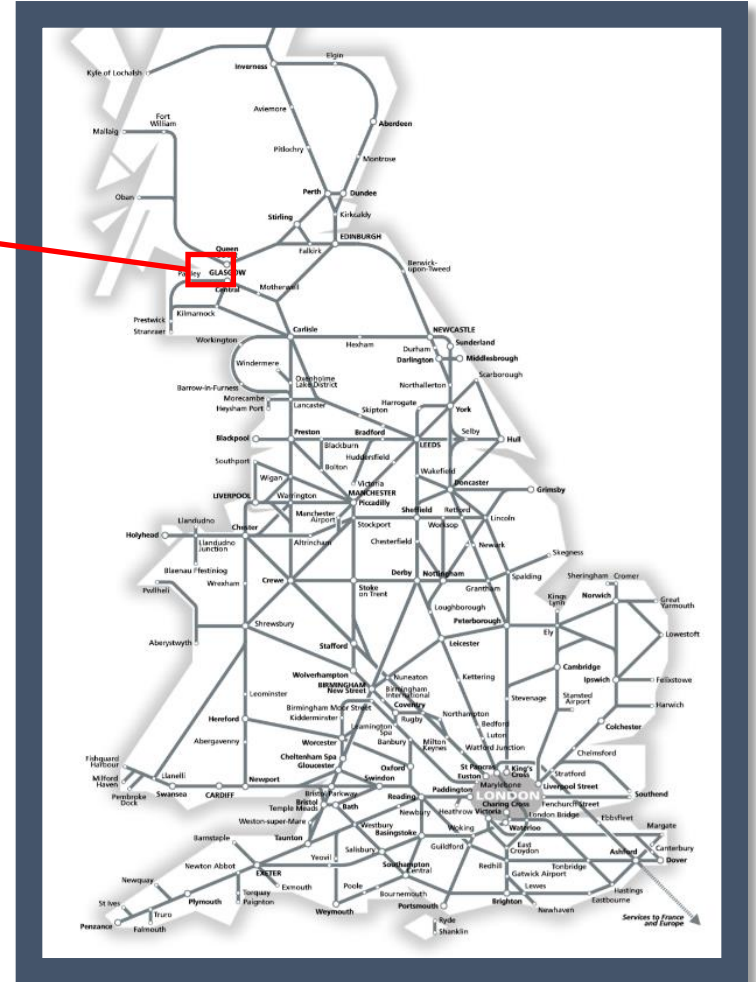

# Buses replace trains between Westerton and Milngavie

TOC affected: ScotRail

Key:

Engineering Works

Bus Replacement Services