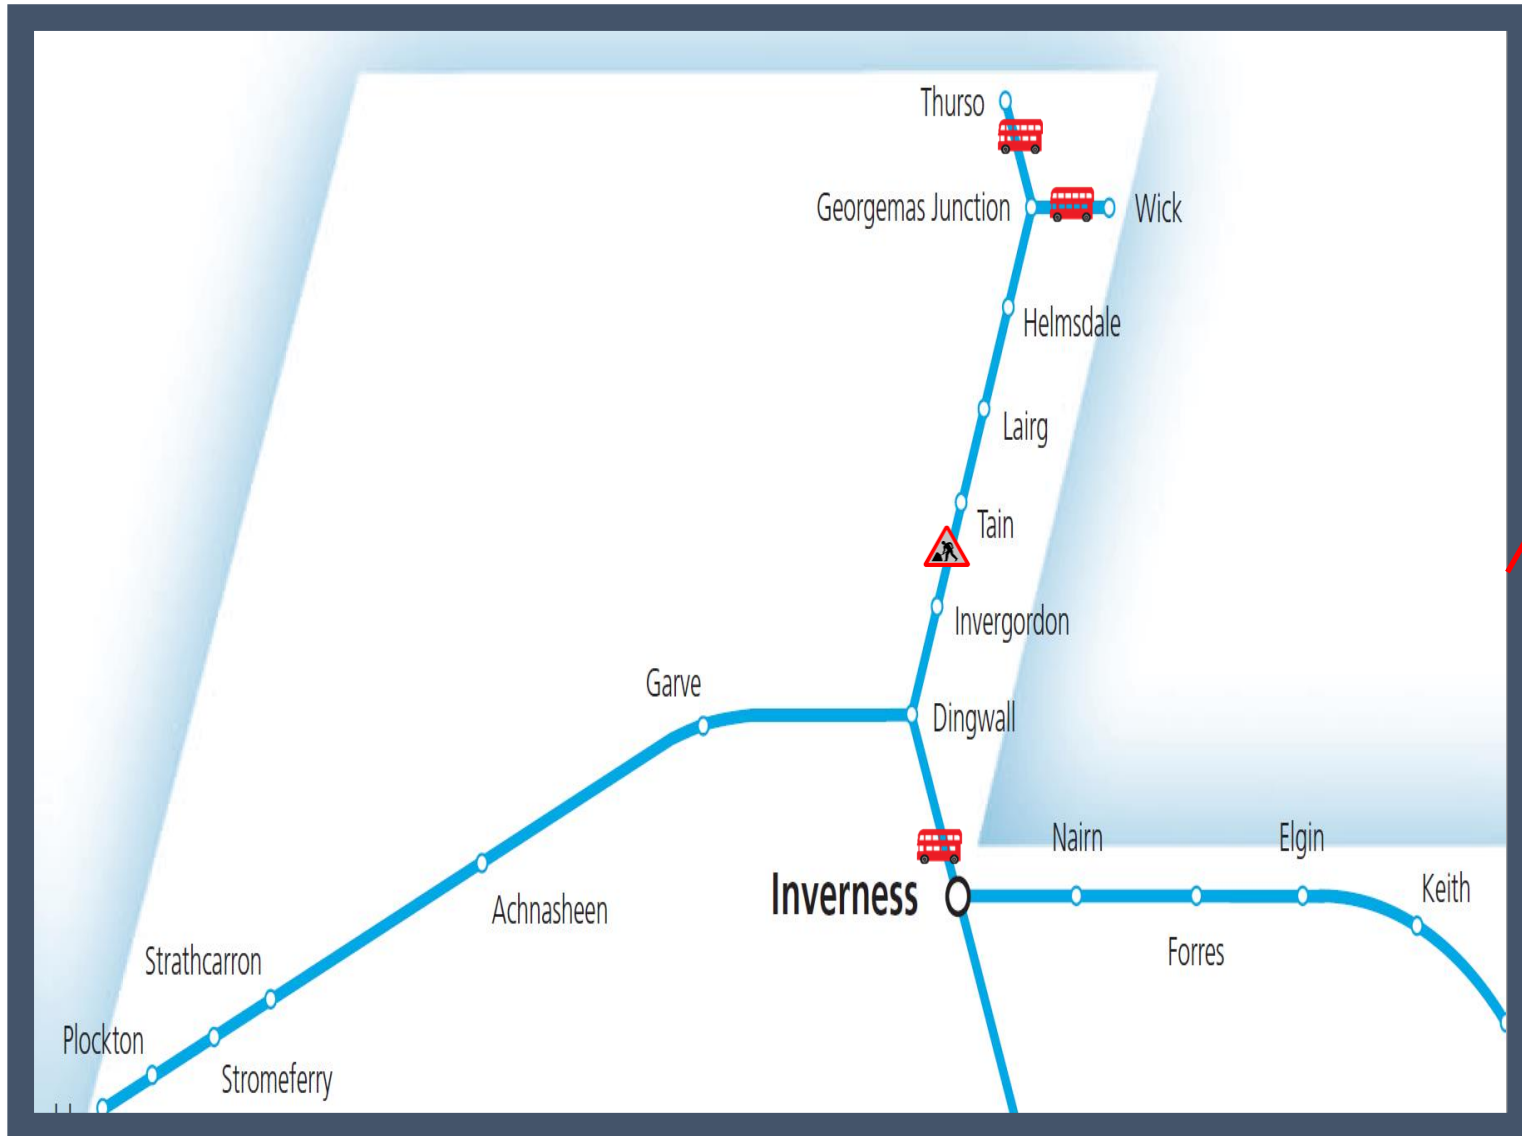

Buses replace trains between Inverness and Wick / Thurso

TOC affected: ScotRail

Key:

Engineering Works

Bus Replacement Services