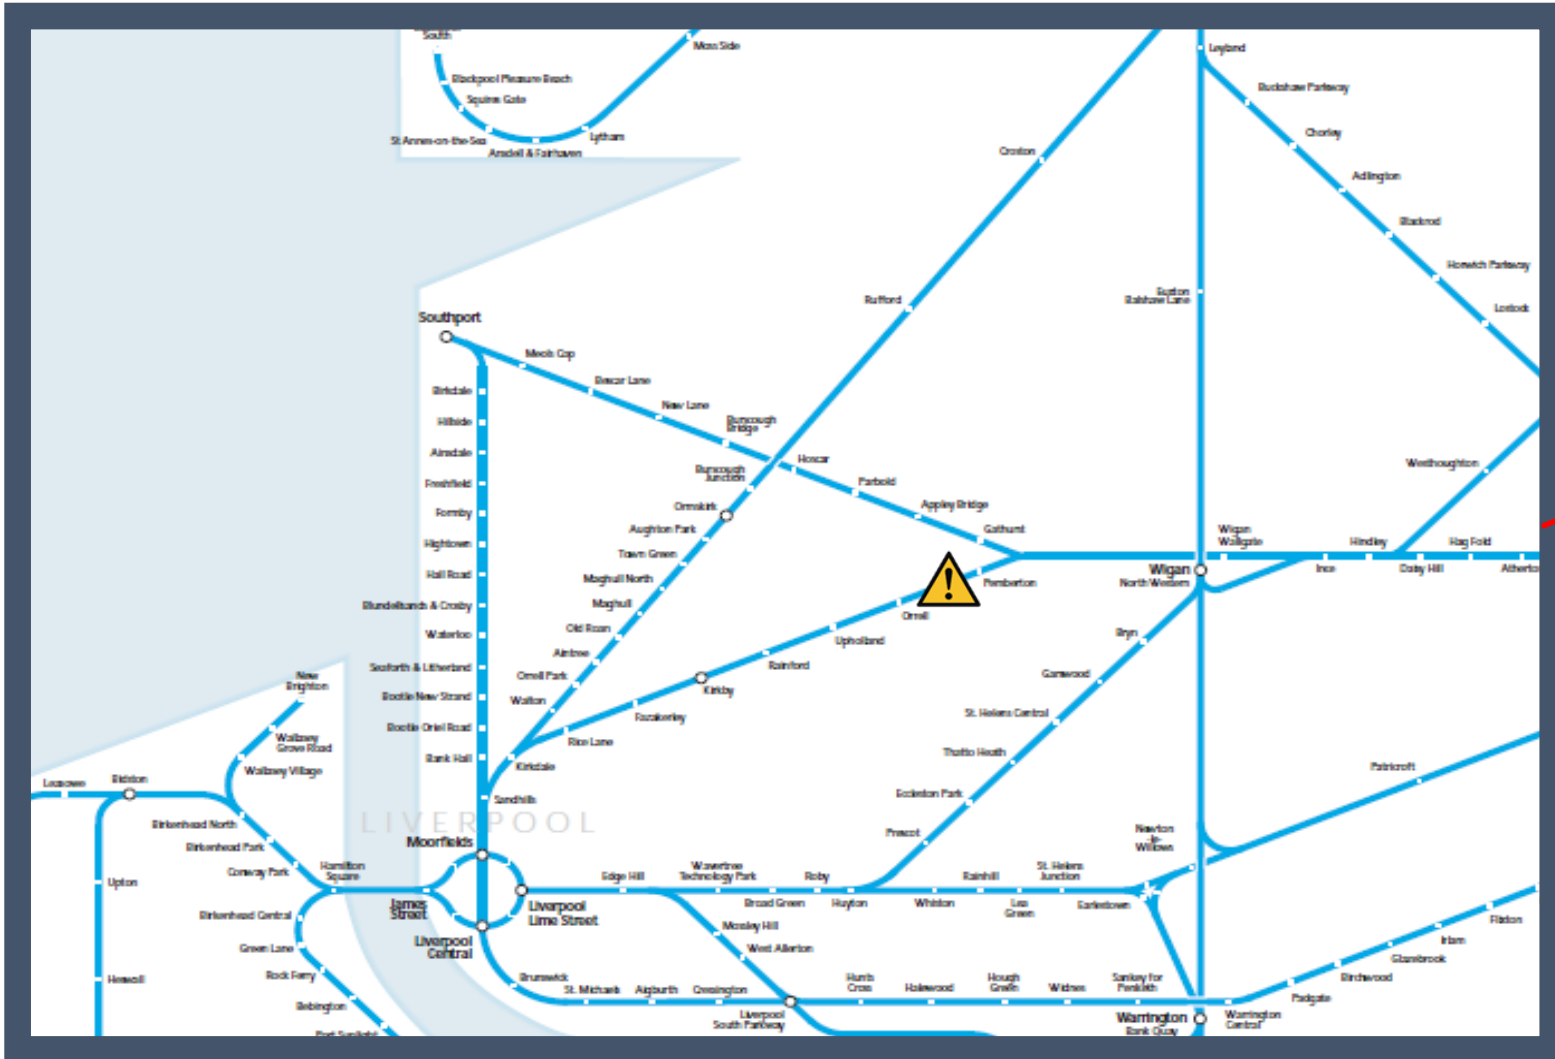

A fault with the signalling system between Kirkby and Wigan Wallgate TOC affected: Northern

Key:

	Disruption
--	------------