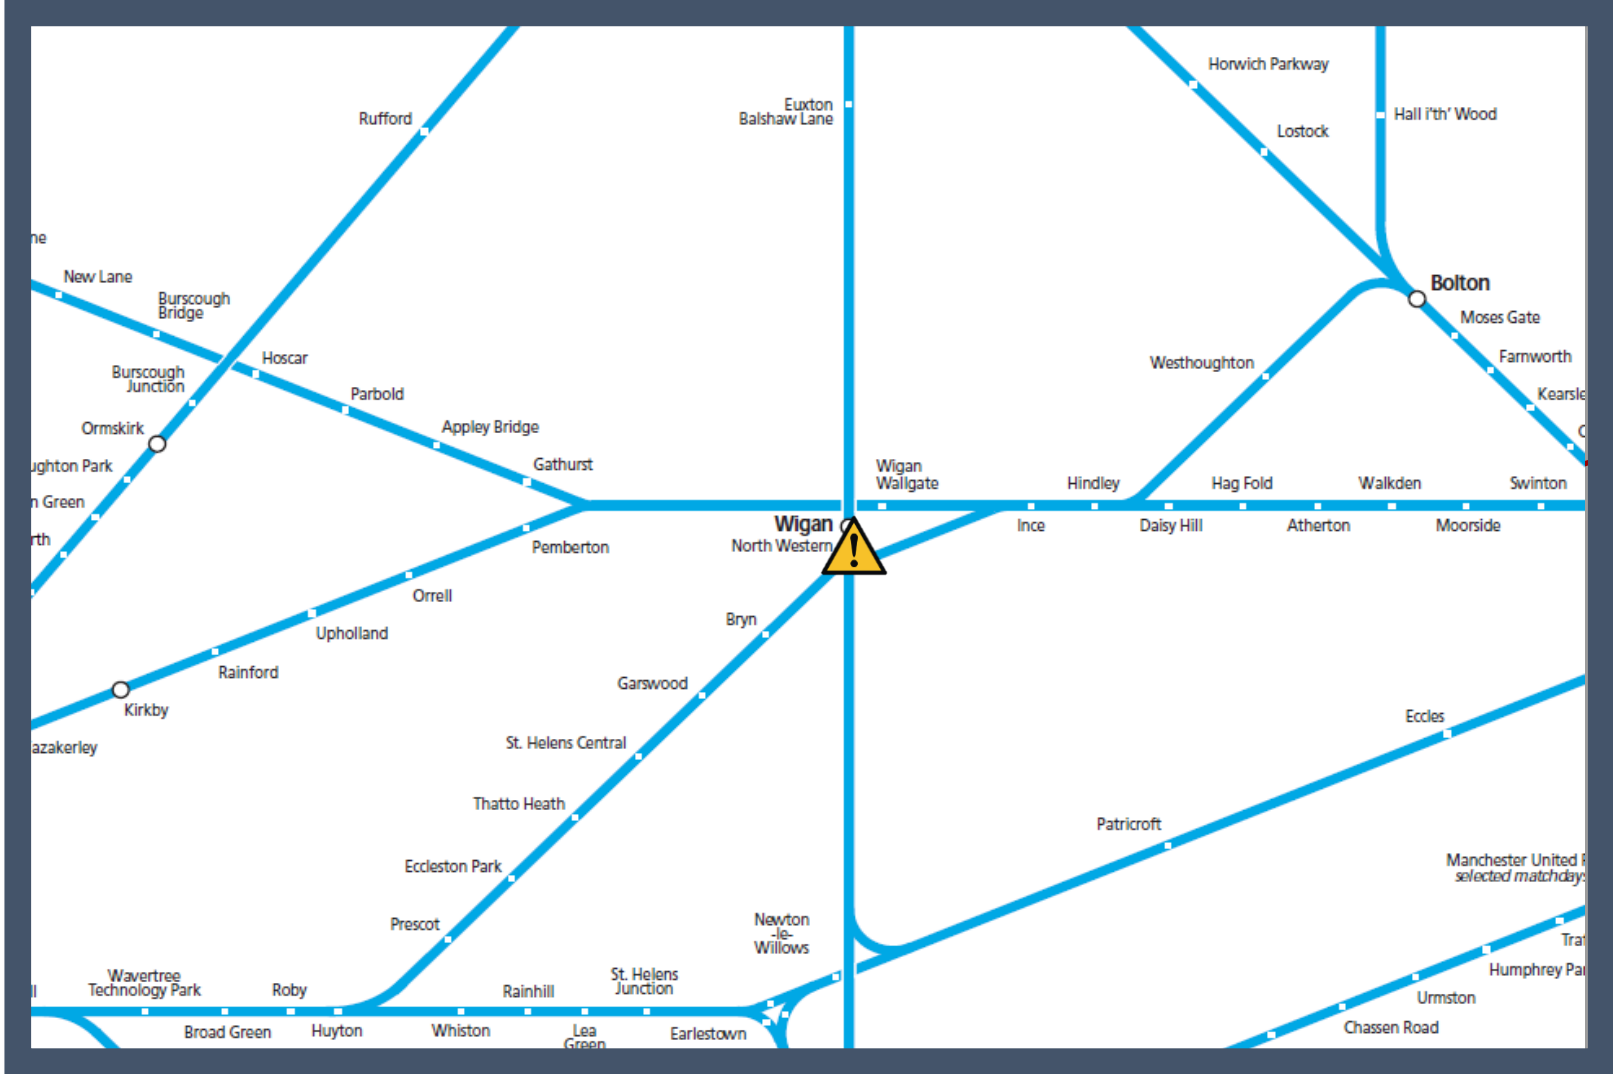

# Damaged overhead electric wires in the Wigan North Western area

TOCs affected: Avanti West Coast, Northern

Key:

	Disruption
--	------------