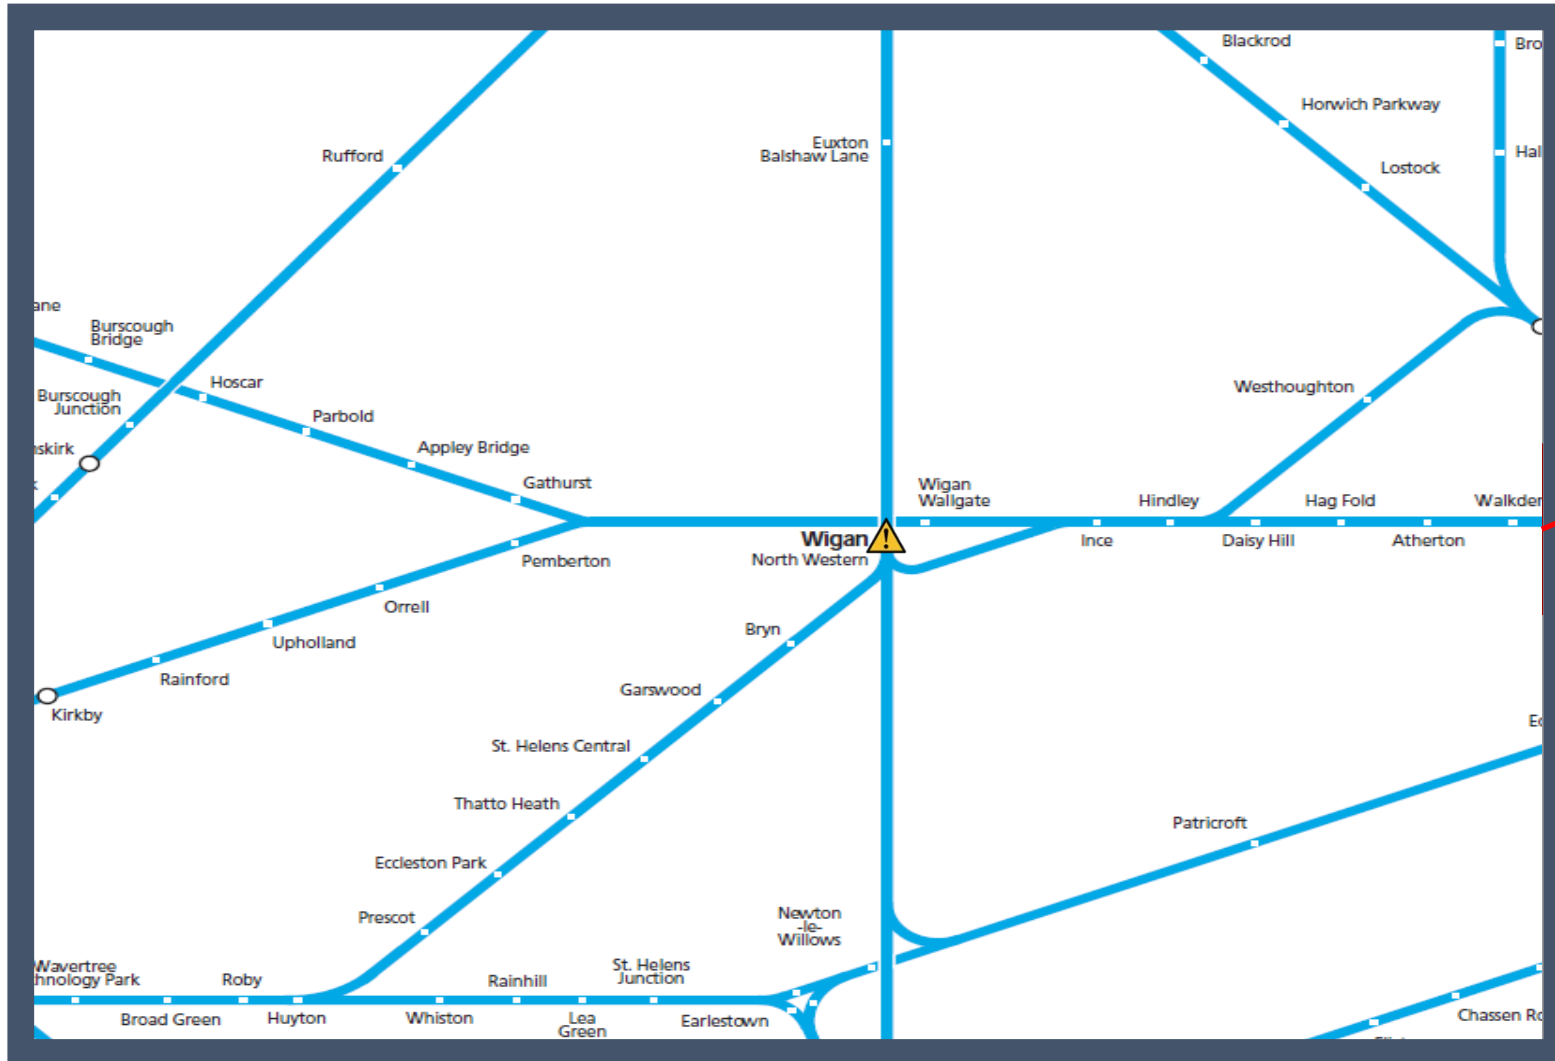

The emergency services dealing with an incident at Wigan North Western TOC affected: Northern, TransPennine Express, Virgin Trains

Key:

Disruption