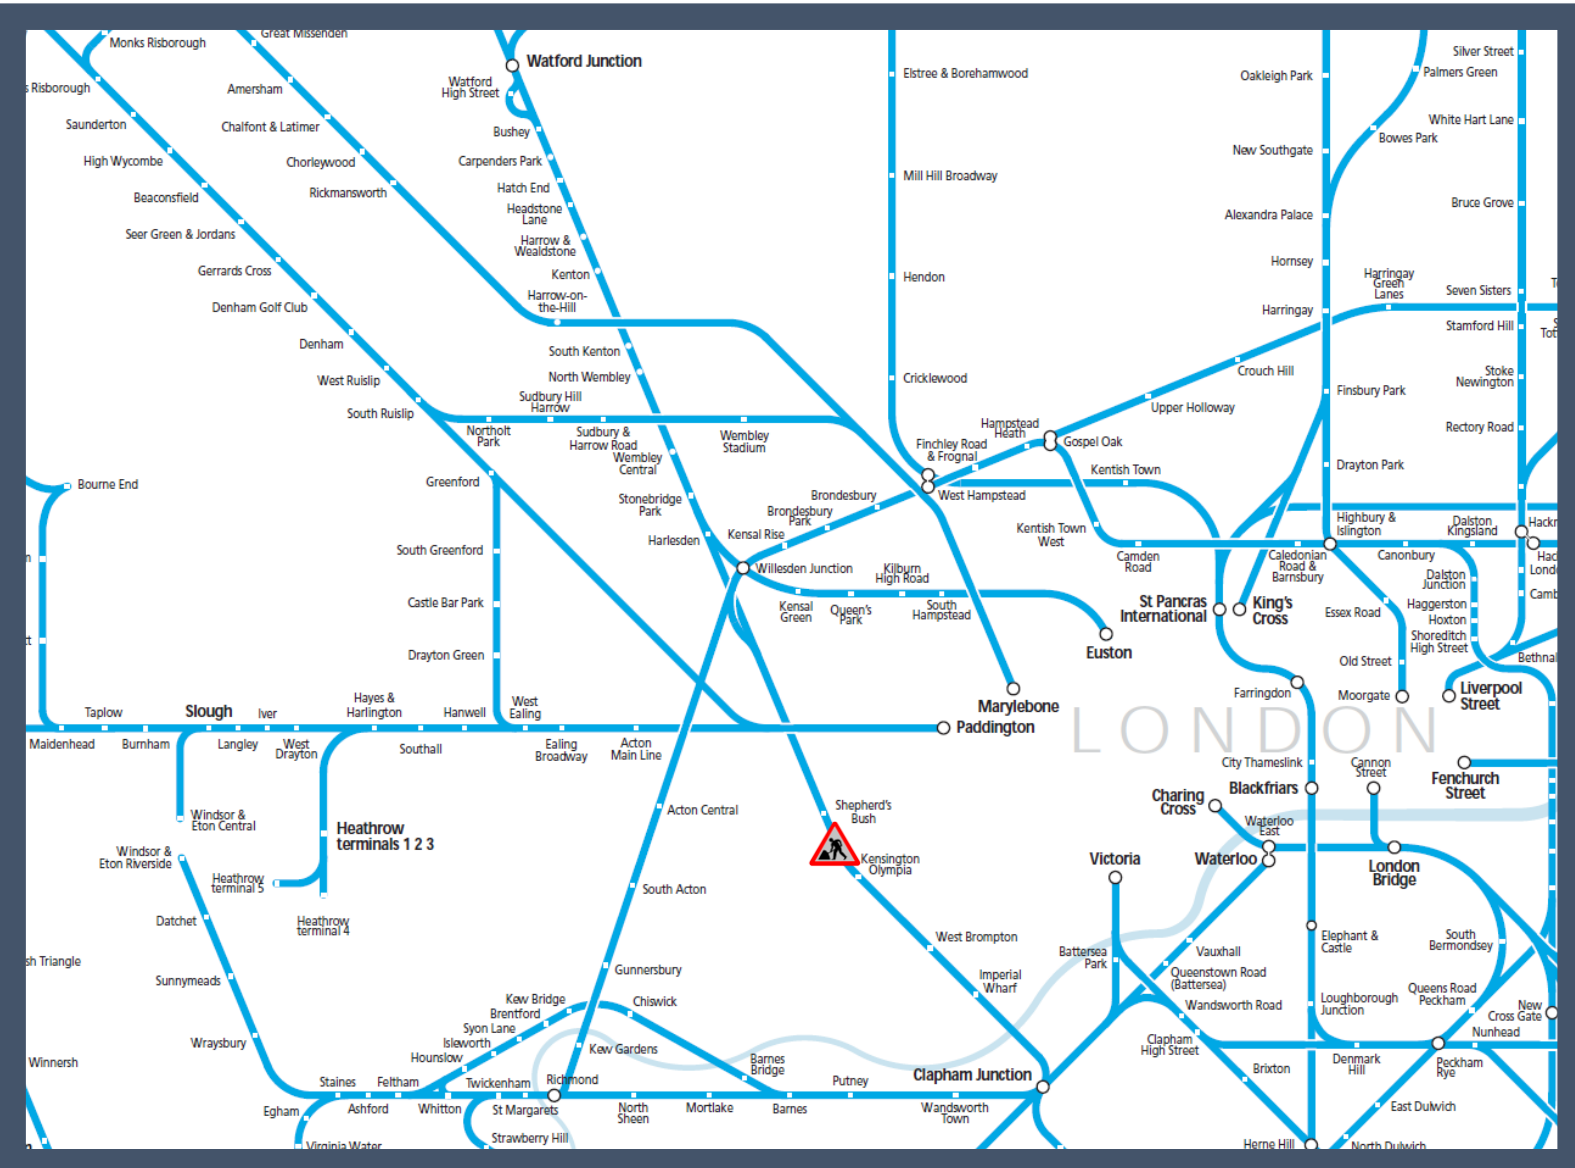

No trains between Willesden Junction and Clapham Junction

TOCs affected: London Overground, Southern

Key:

Engineering Works