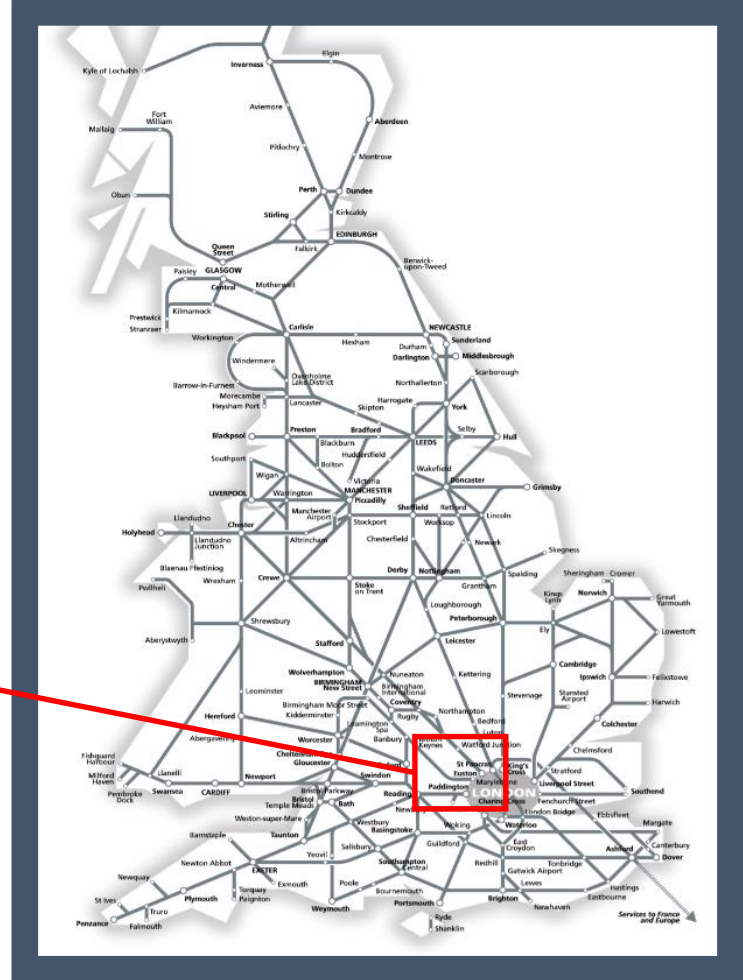

No trains between Willesden Junction and Clapham Junction

TOCs affected: London Overground, Southern

Key:

Engineering Works