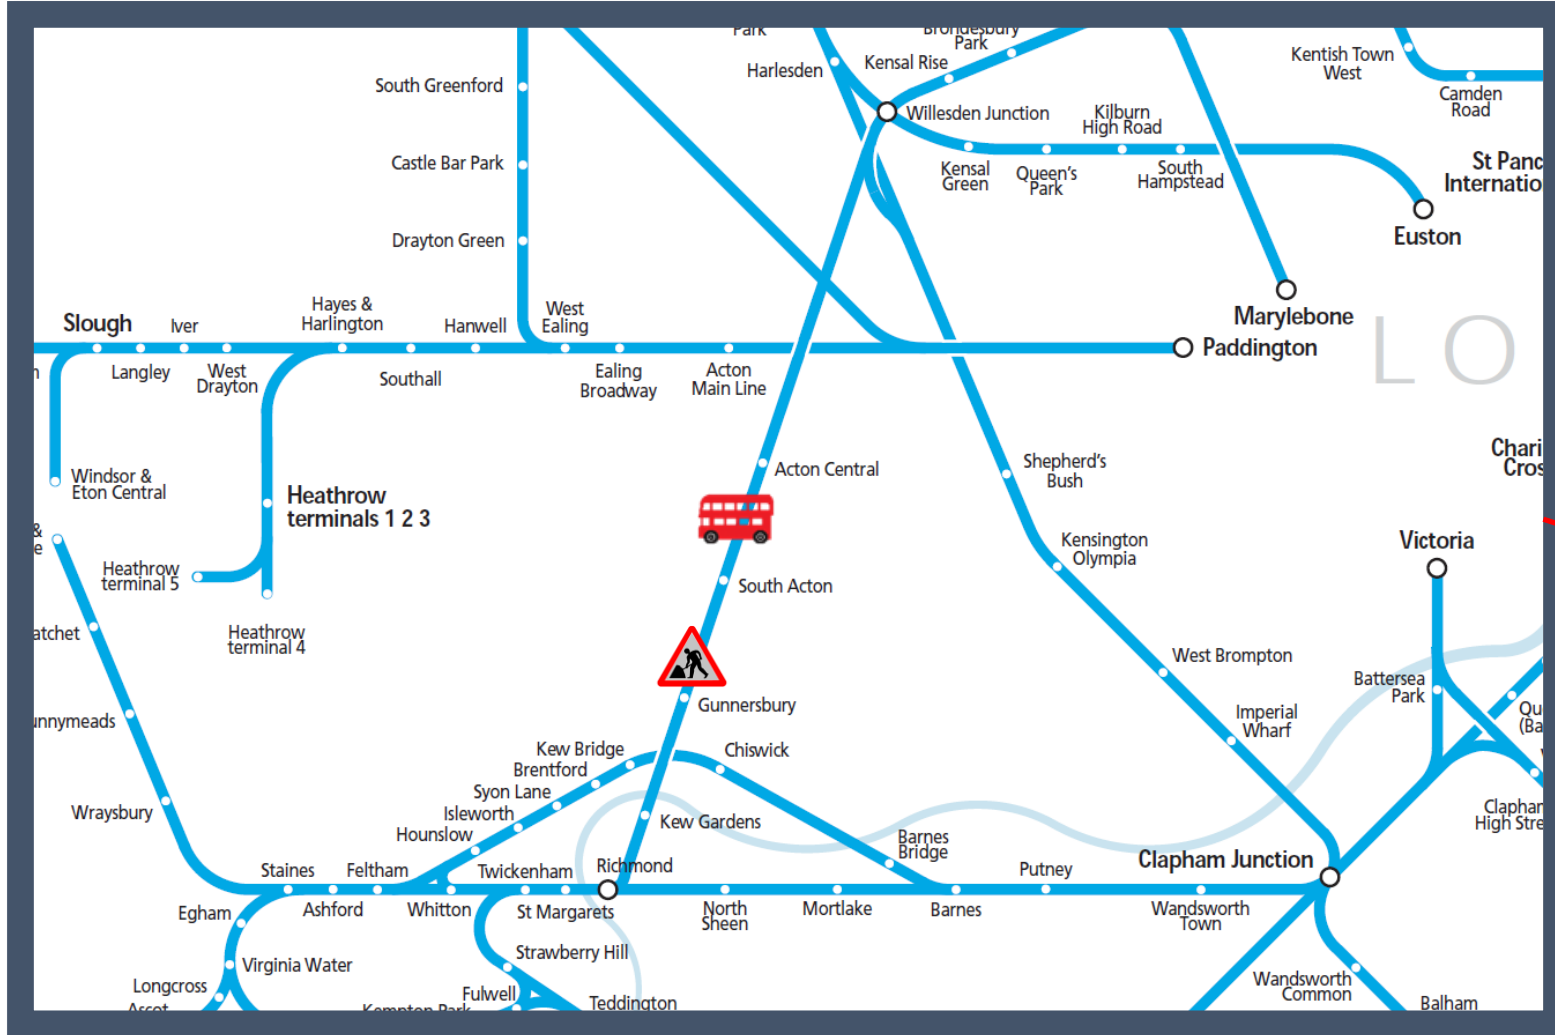

No service between Willesden Junction and Richmond

TOC affected: London Overground

Key:

Engineering Works

Bus Replacement Services