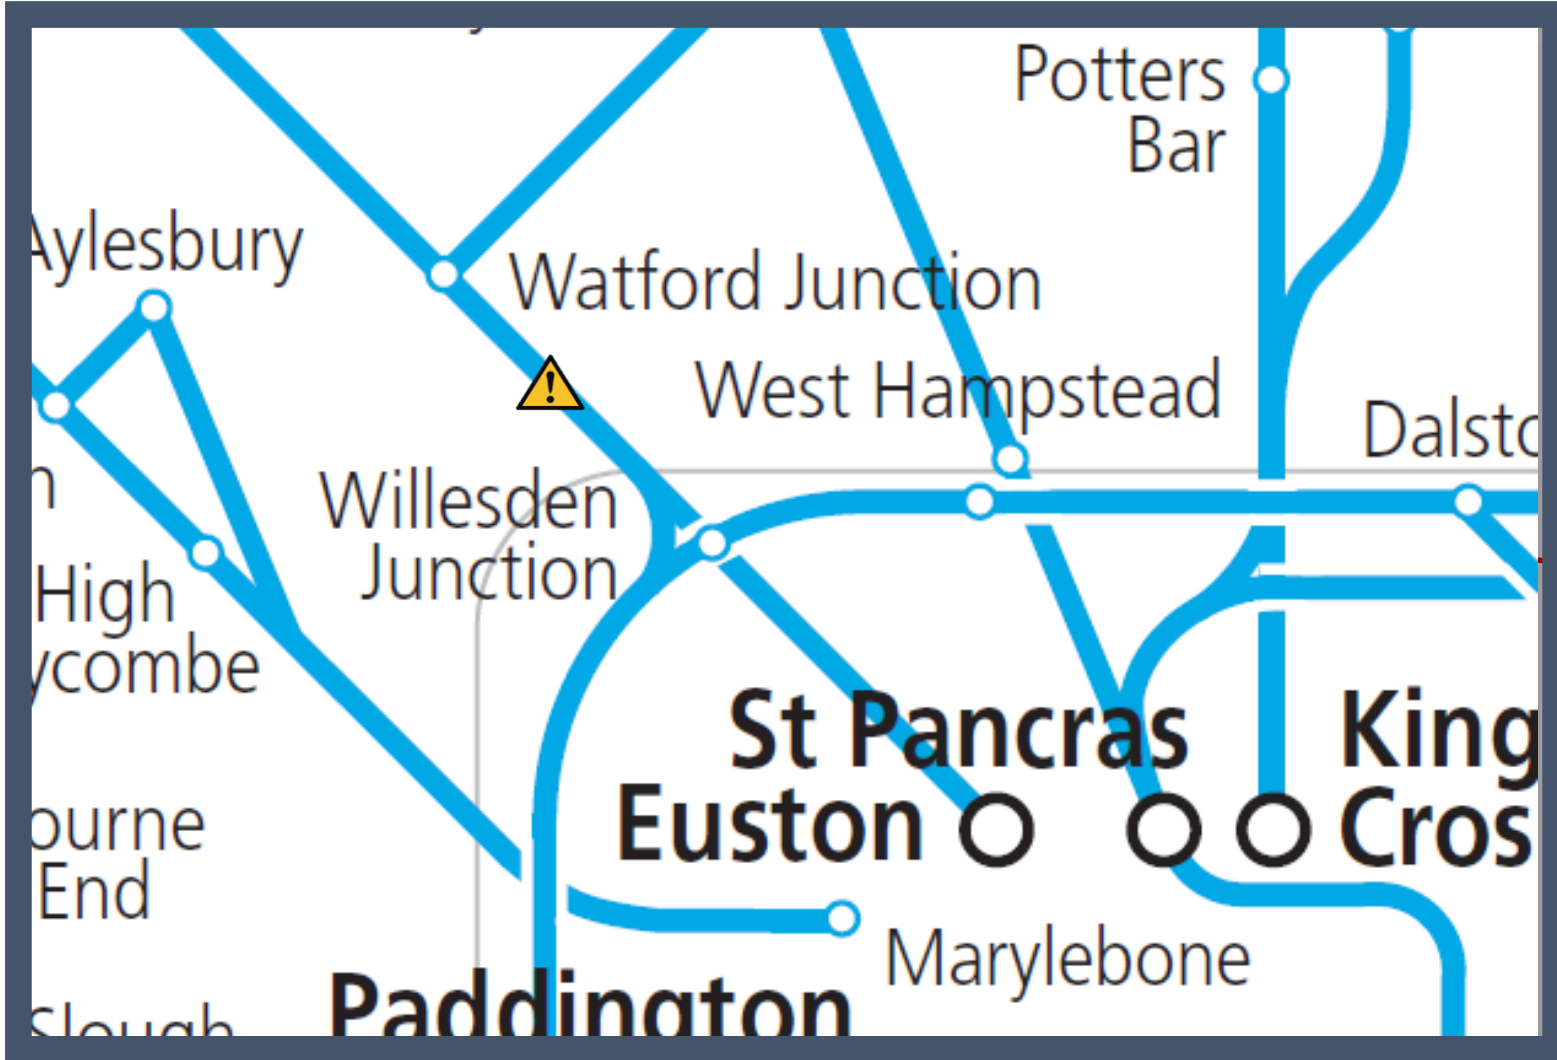

A points failure between Willesden Junction and Watford Junction
TOC affected: London Overground

Key:

Disruption