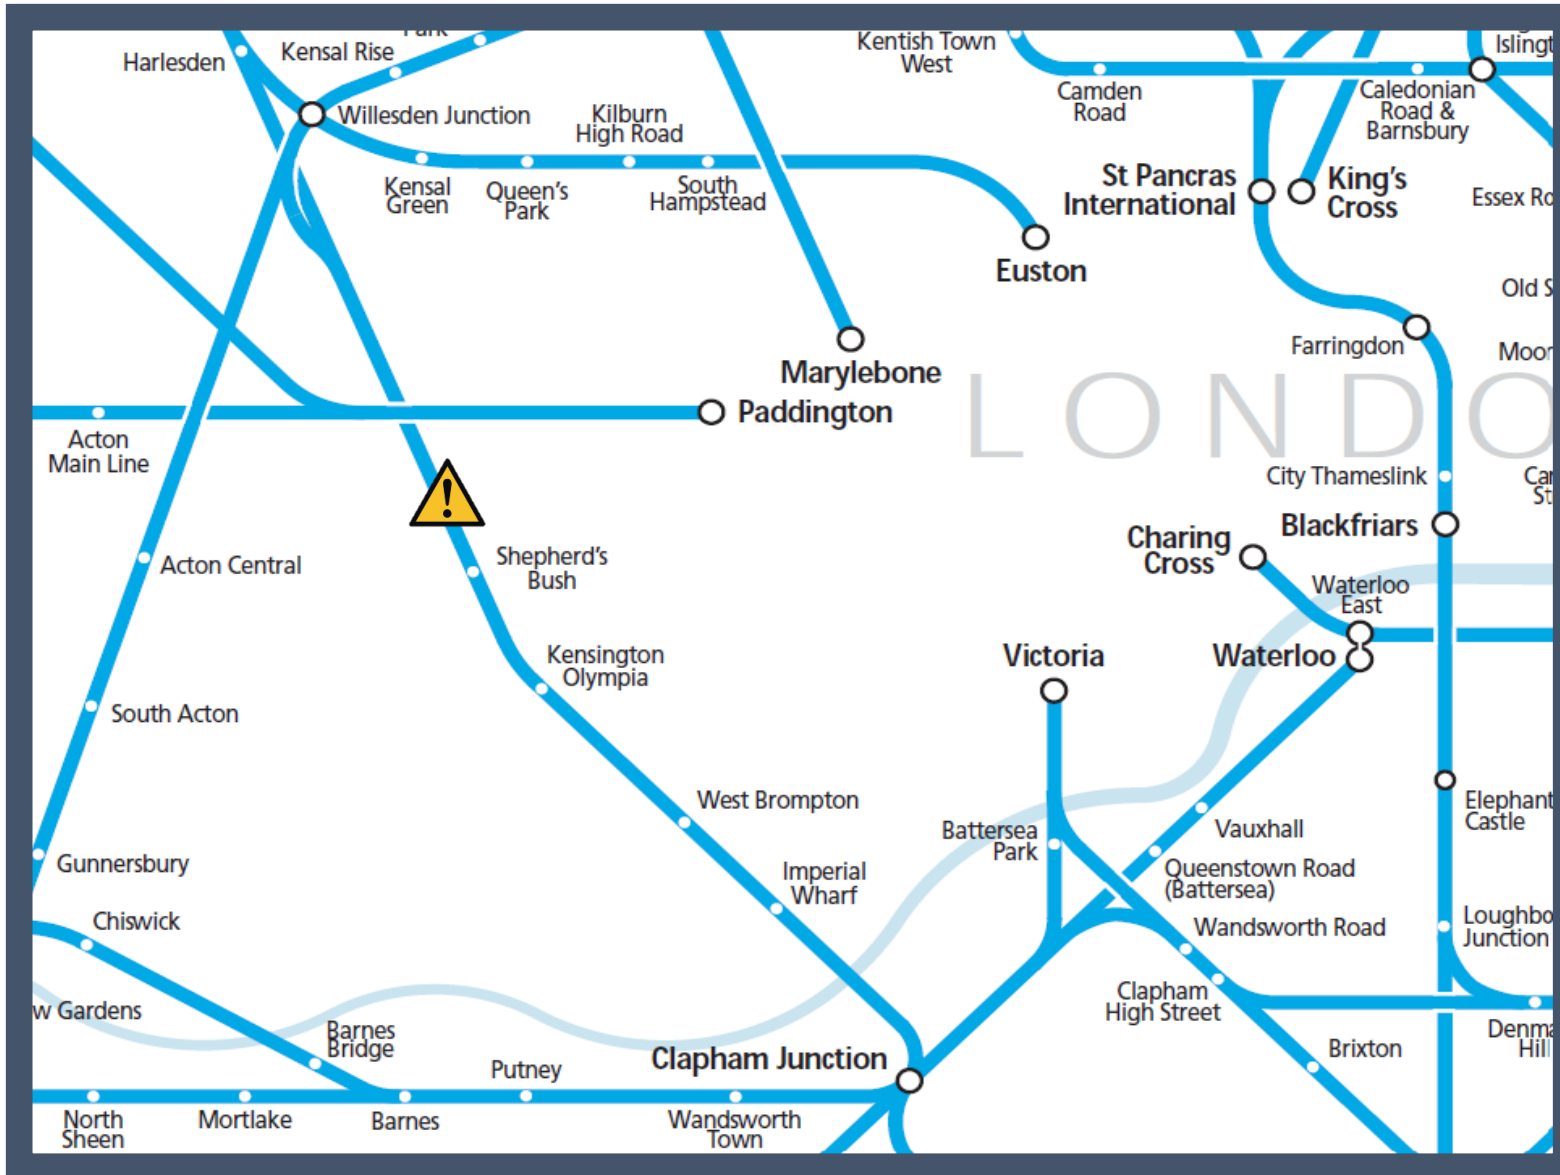

Overhead wire problems between Willesden Junction and Clapham Junction TOC affected: London Overground

Key:

Disruption