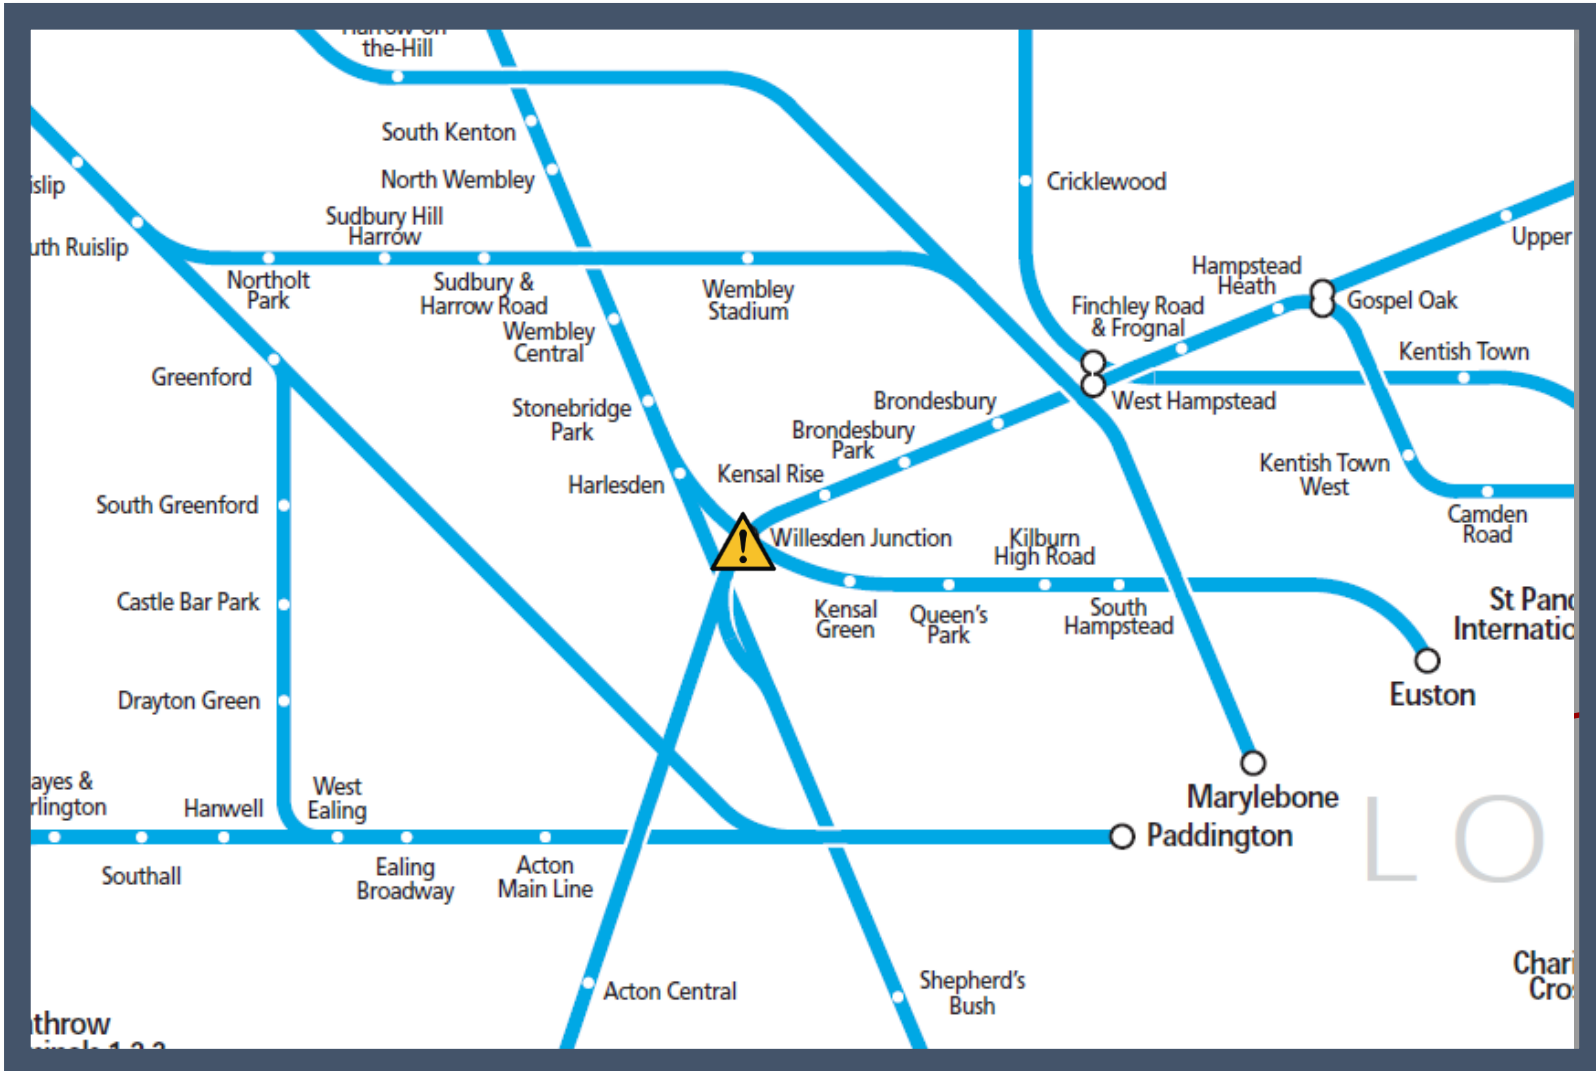

A late running freight train at Willesden Junction TOC affected: London Overground

Key:

Disruption