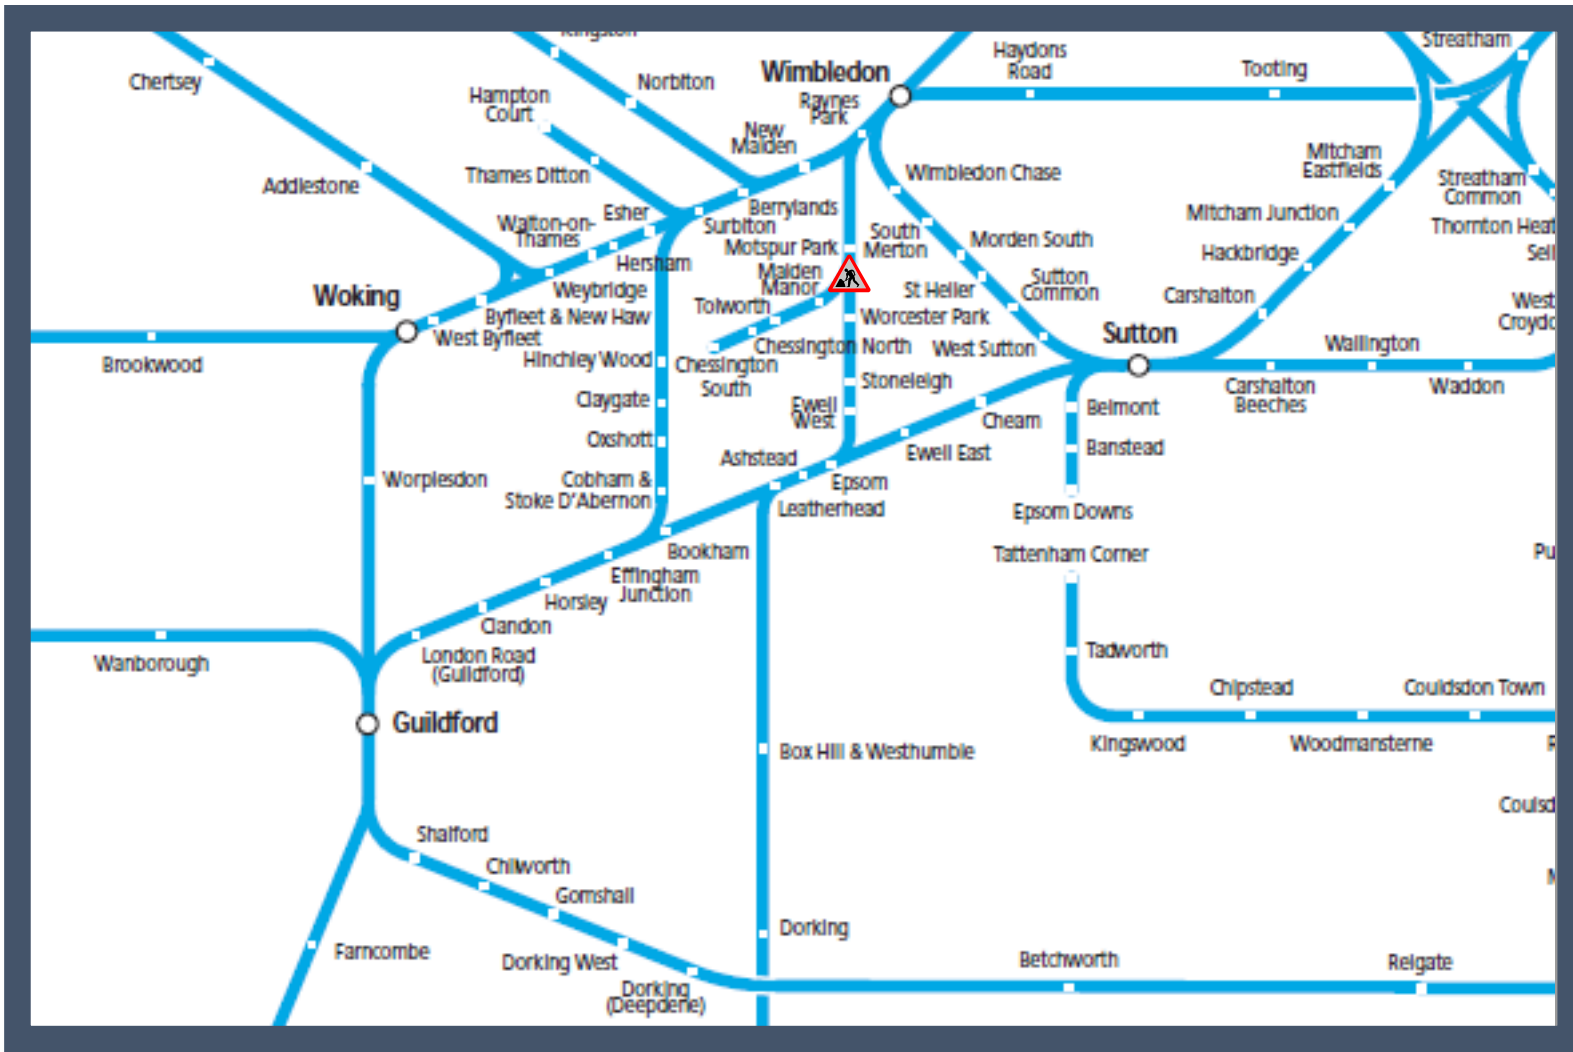

Buses replace trains between Wimbledon and Chessington South / Worcester Park  
TOC affected: South Western Railway

Key:

	Engineering Works
--	-------------------