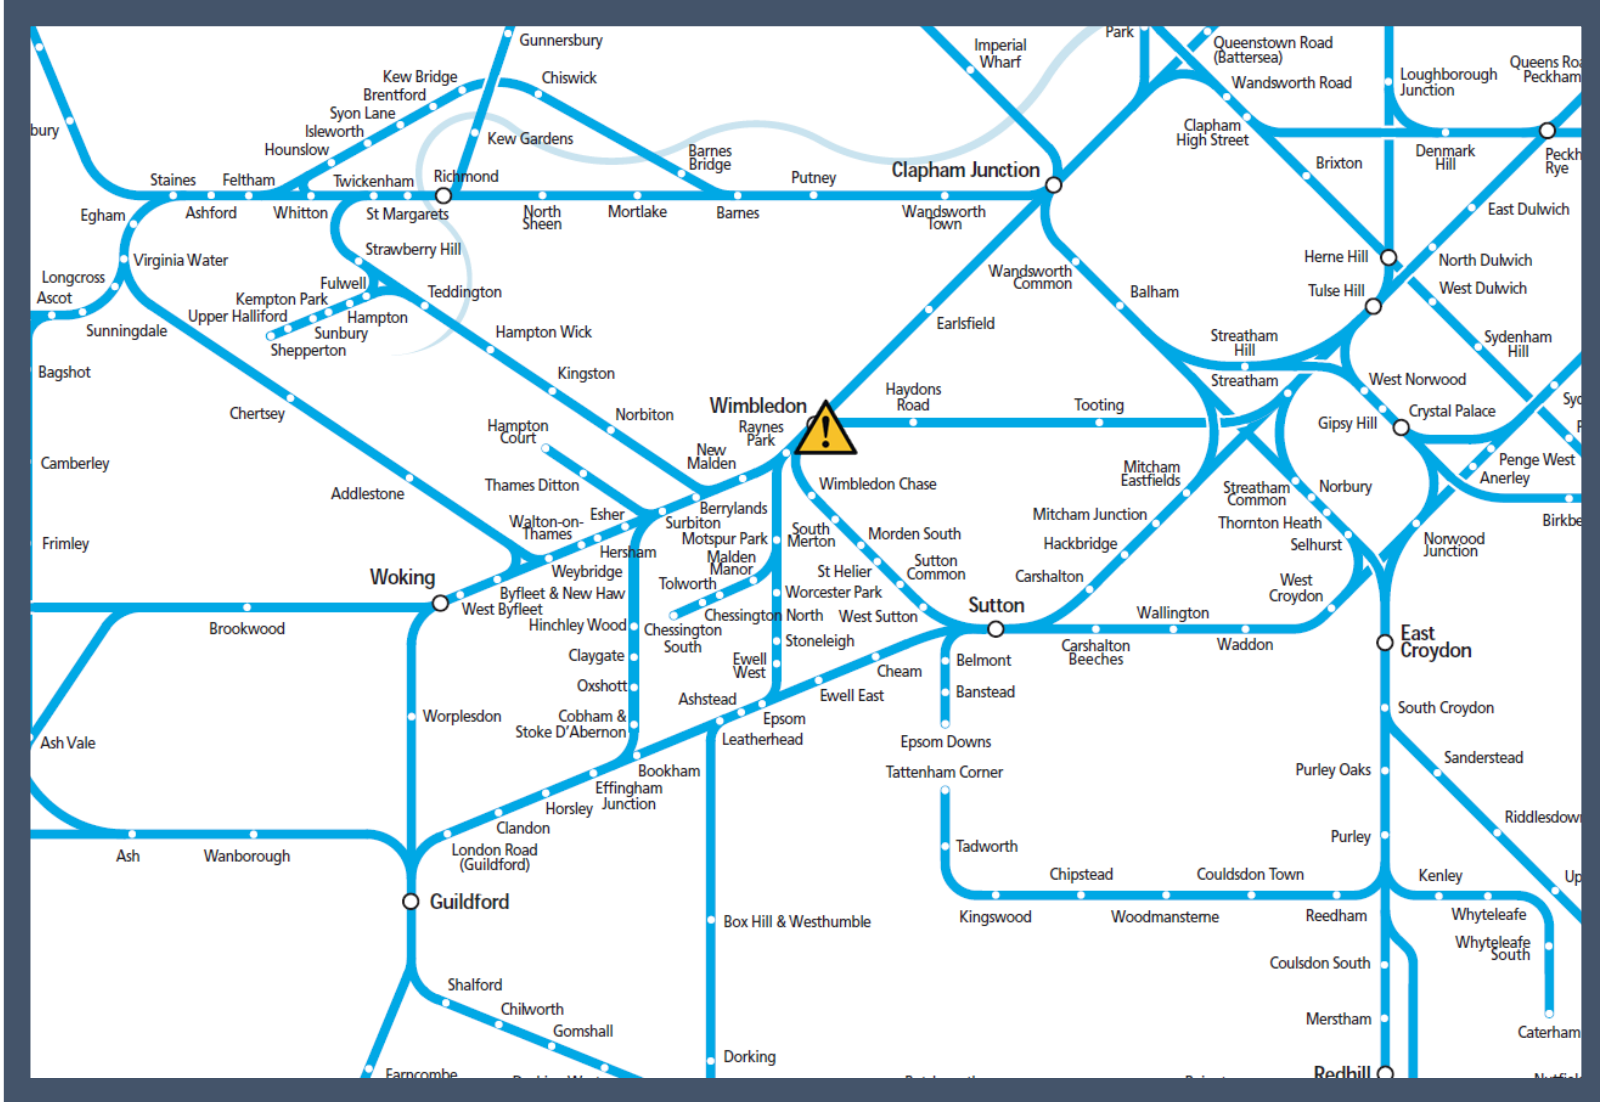

Disruptive passengers at Wimbledon TOC affected: South Western Railway

Key:

	Disruption
--	------------