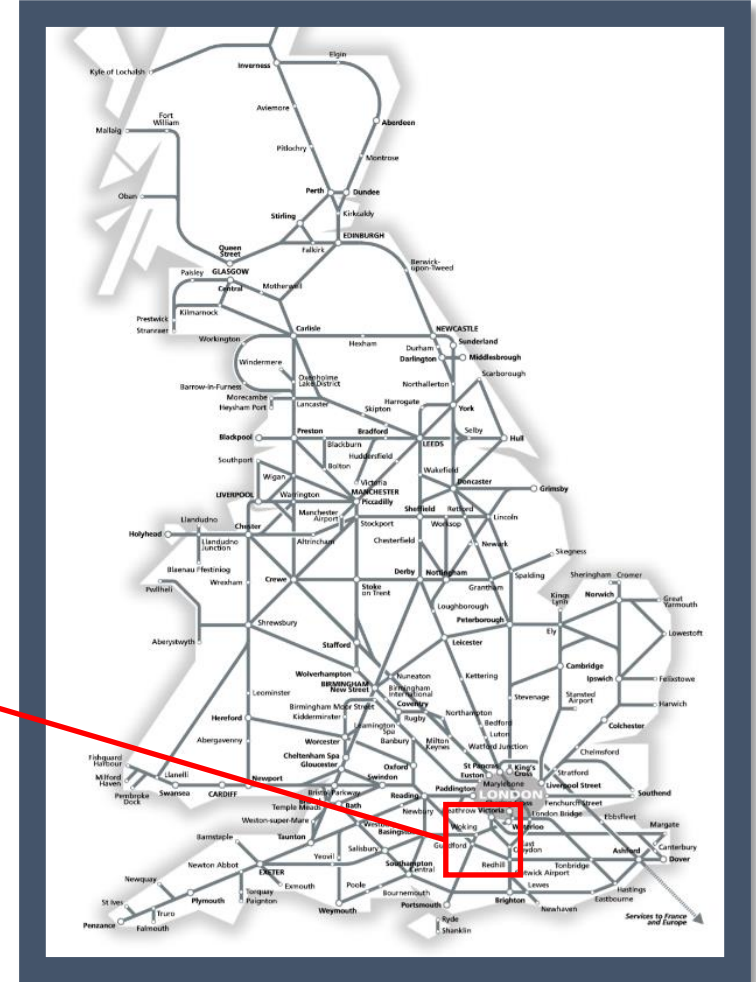

Disruptive passengers at Wimbledon TOC affected: South Western Railway

Key:

	Disruption
--	------------