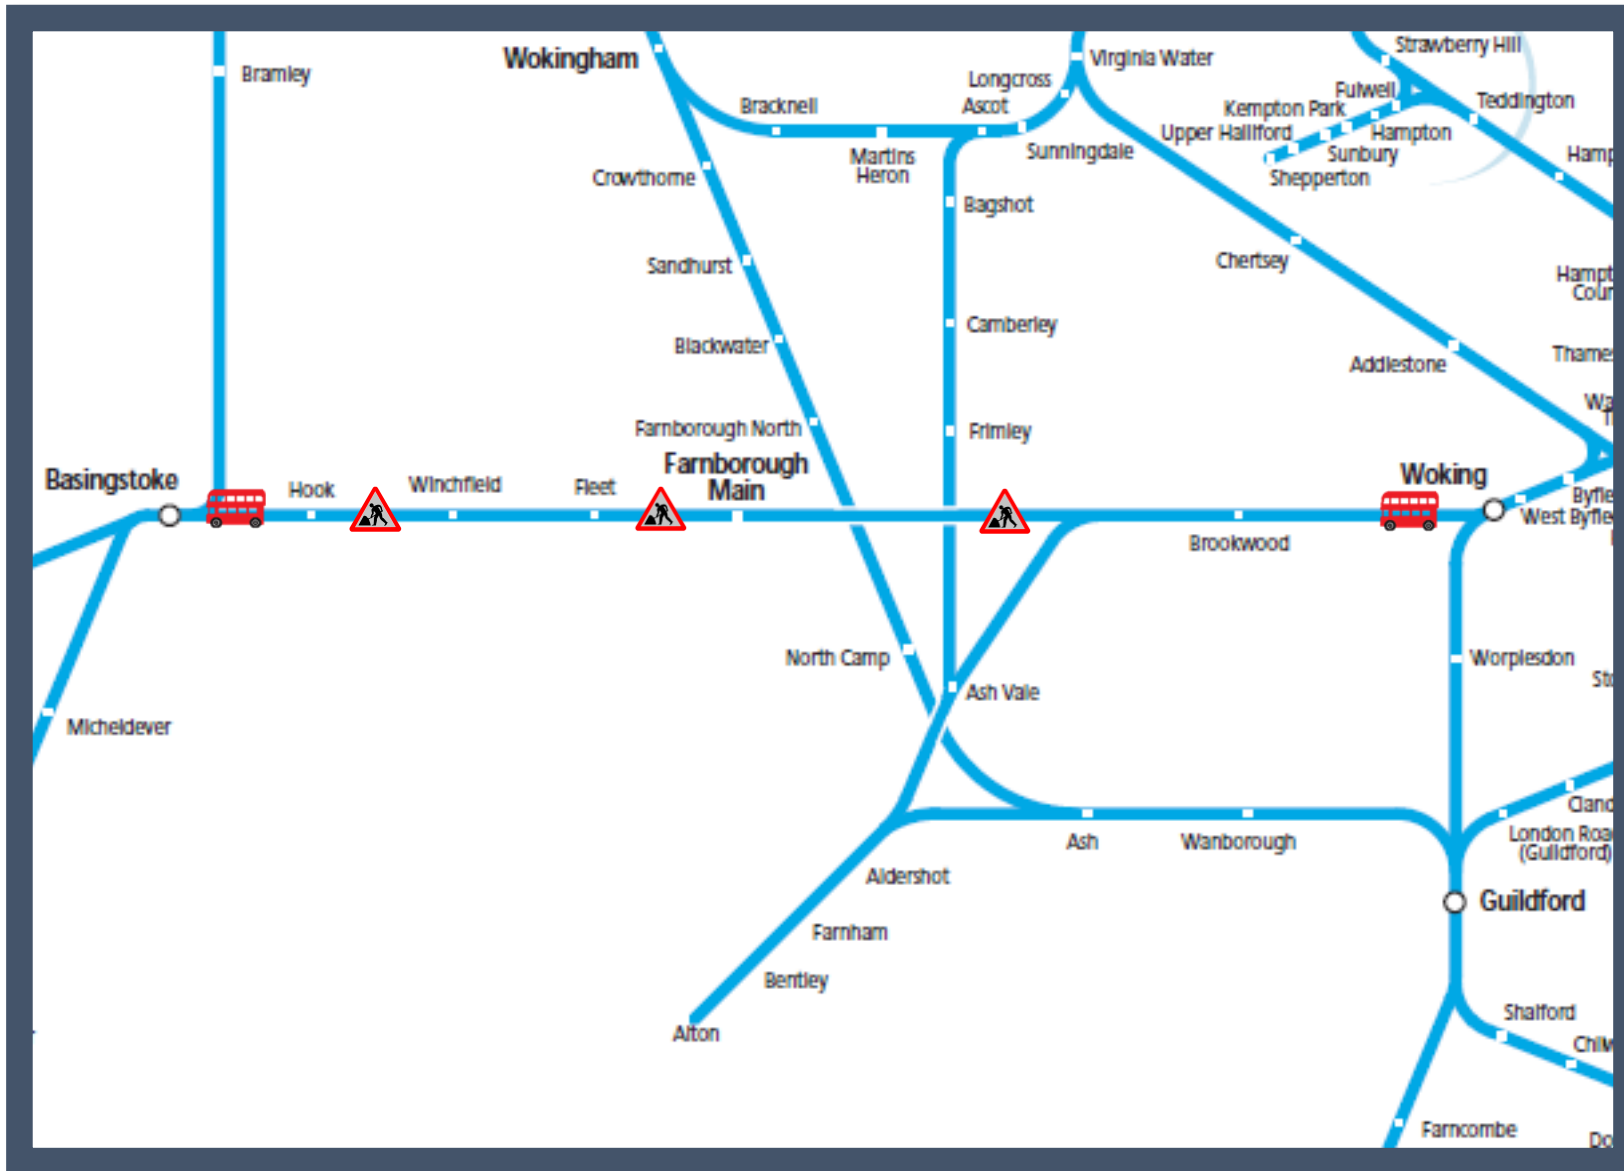

Buses replace trains Woking and Basingstoke TOC affected: South Western Railway

Key:

-  Engineering Works
-  Bus Replacement Services