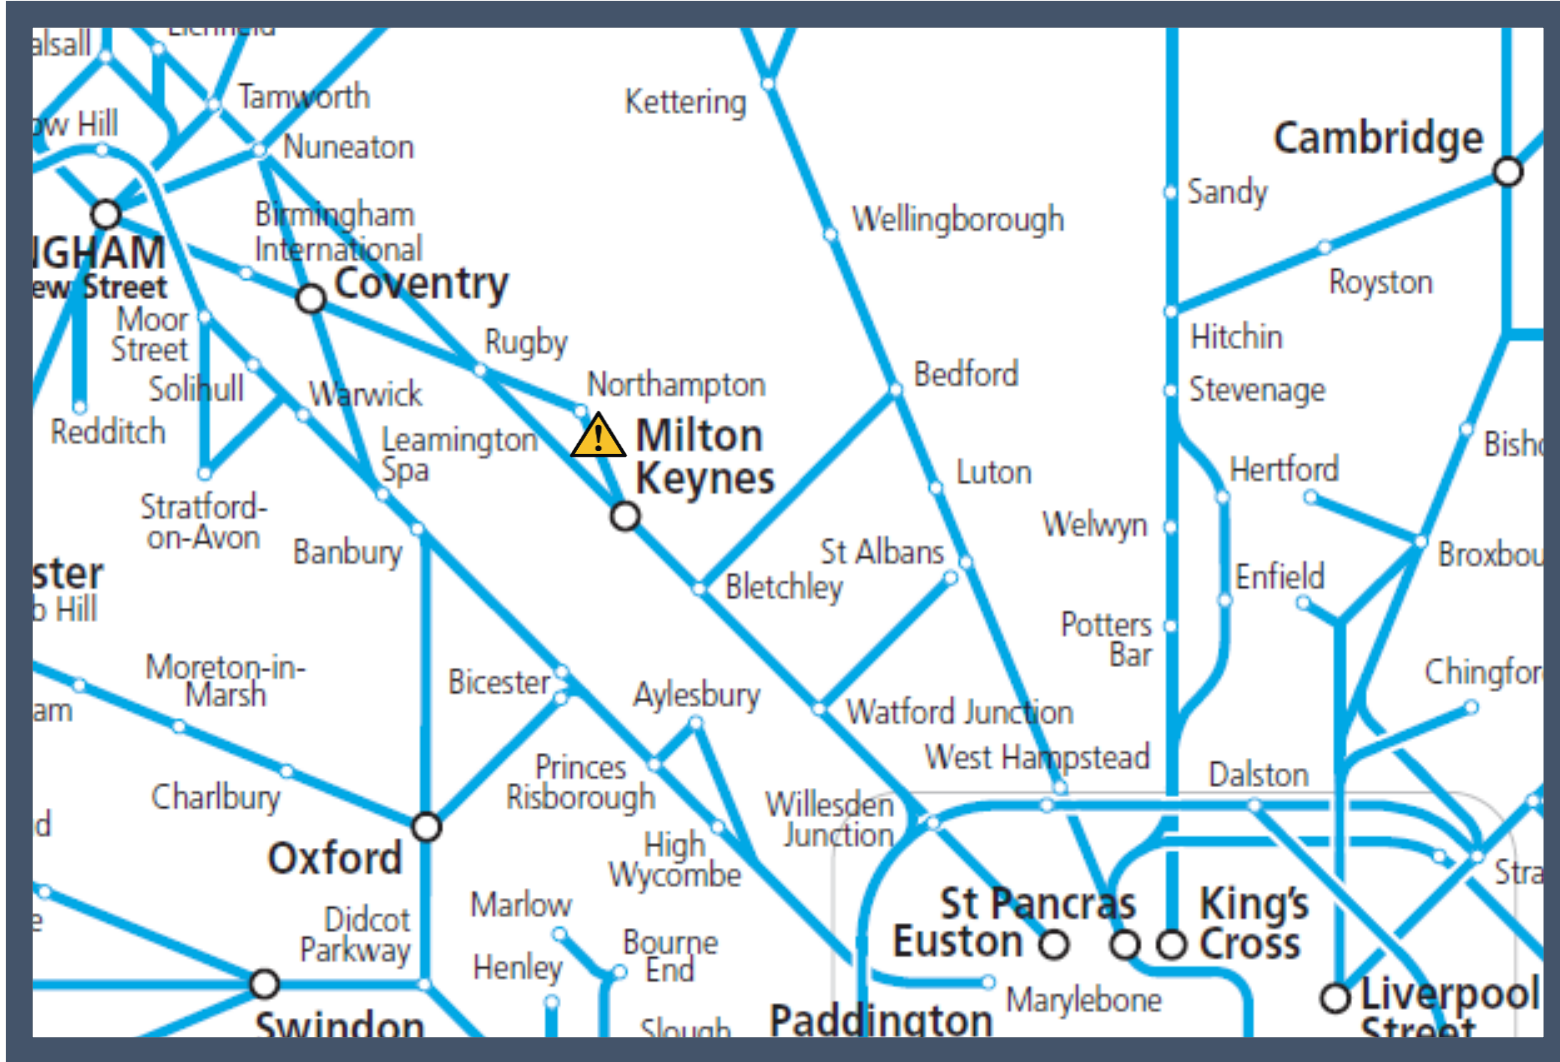

# Urgent repairs to the track between Wolverton and Northampton TOC affected: London Northwestern Railway

Key:

Disruption