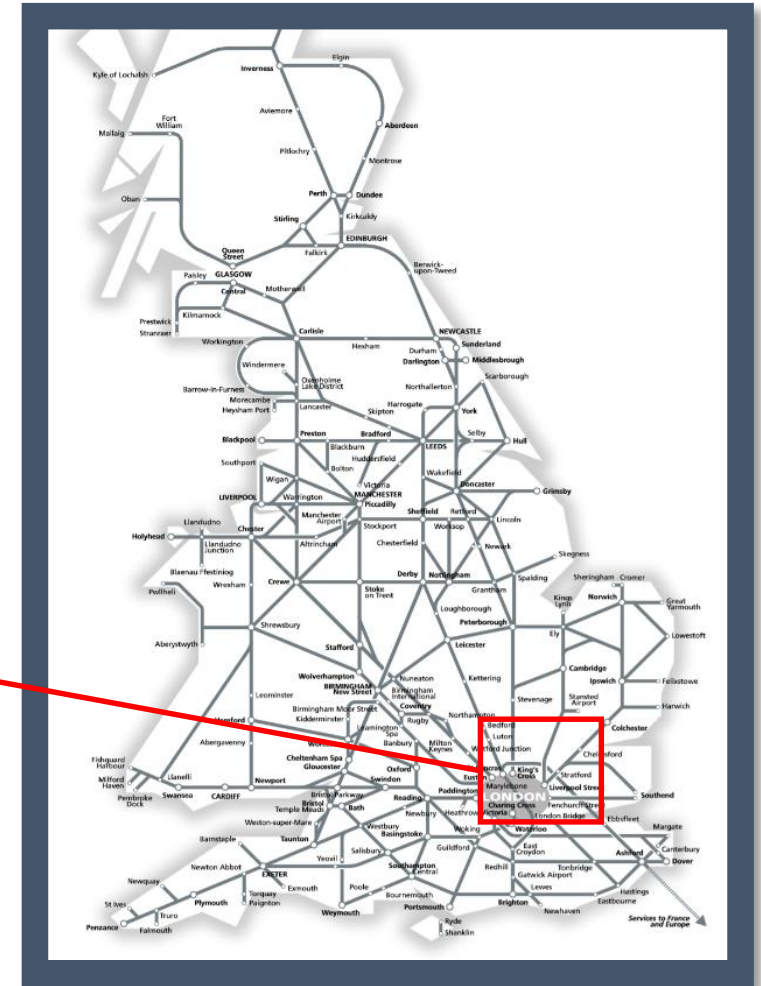

The emergency services are dealing with an incident between
Walthamstow Central and Wood Steet
TOC affected: London Overground

Key:

	Disruption
---	------------