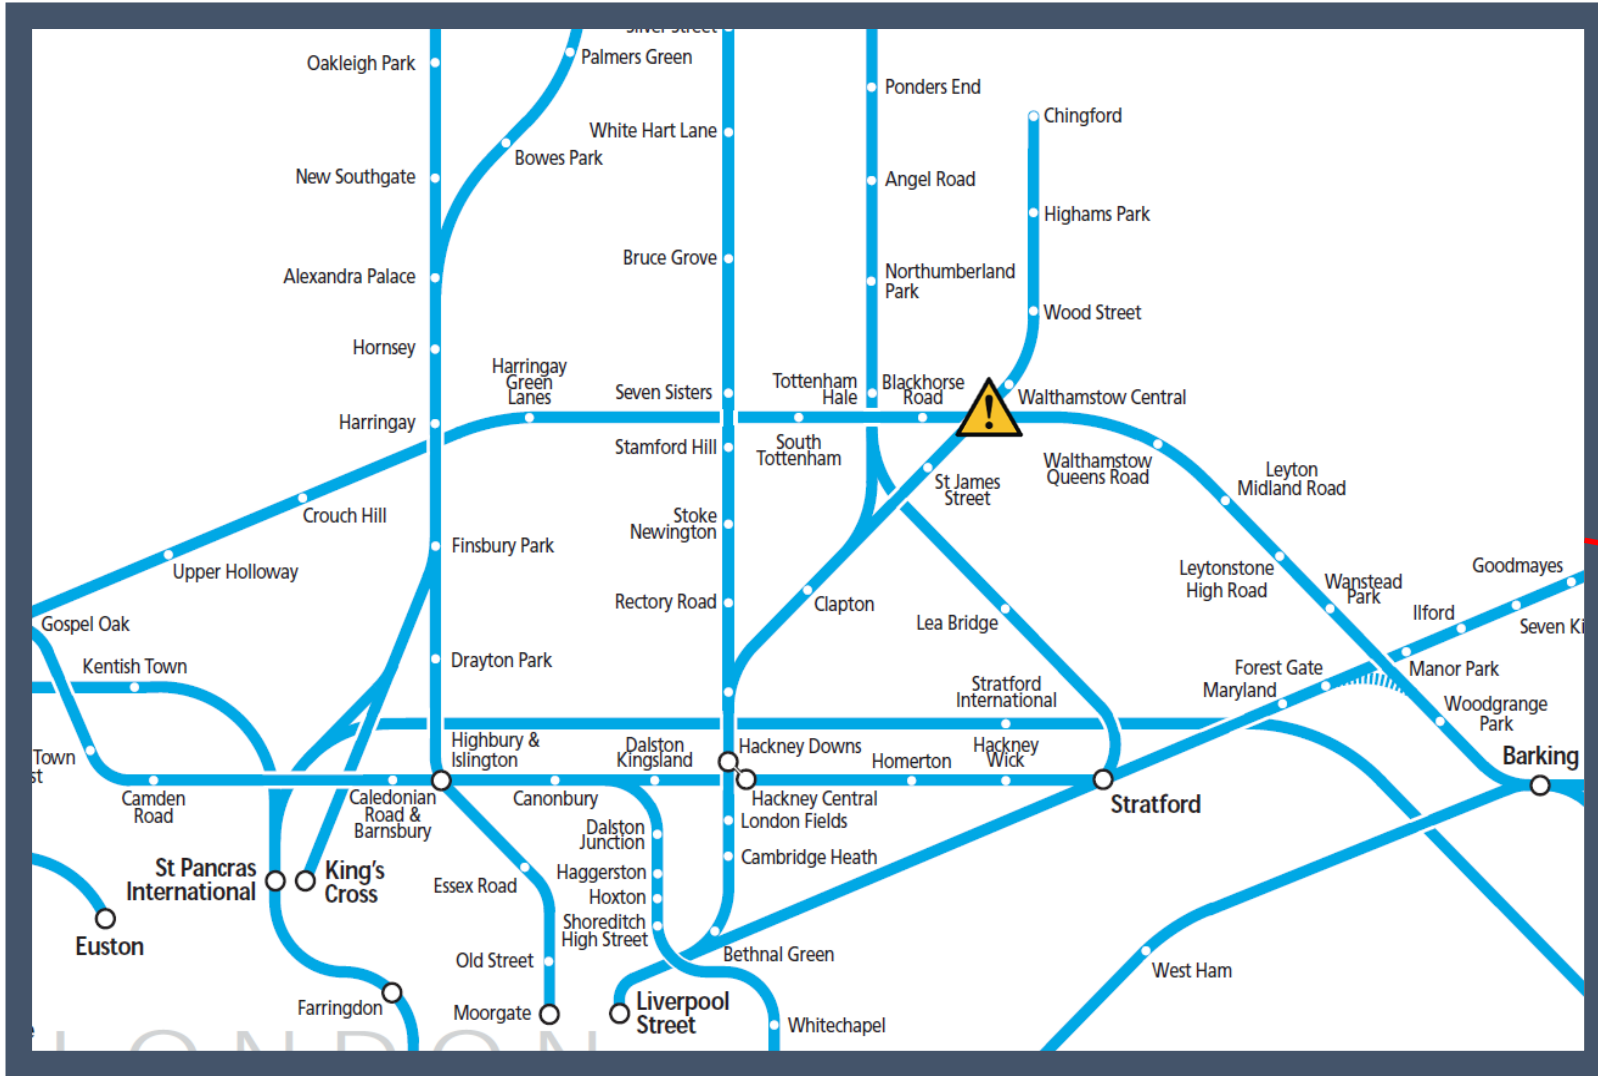

The emergency services are dealing with an incident between
Walthamstow Central and Wood Steet
TOC affected: London Overground

Key:

	Disruption
---	------------