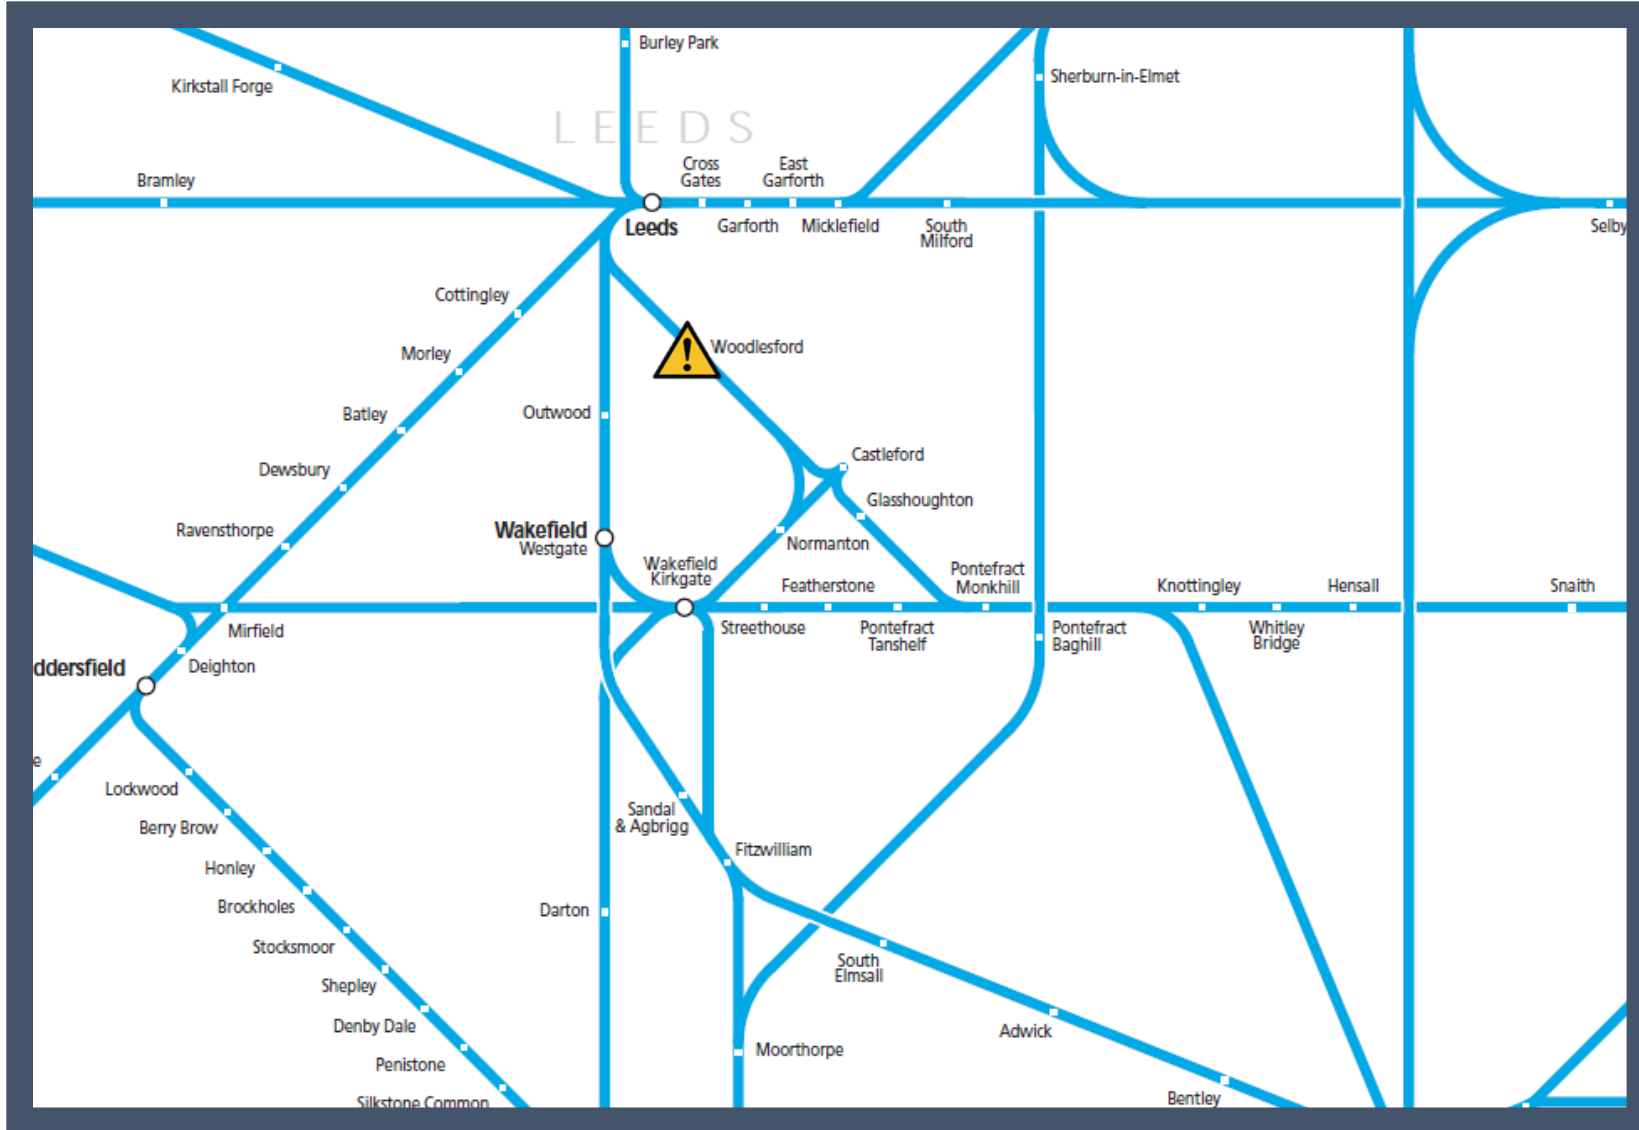

# A fault with the signaling system between Woodlesford and Leeds

TOC affected: Northern

Key:

	Disruption
---	------------