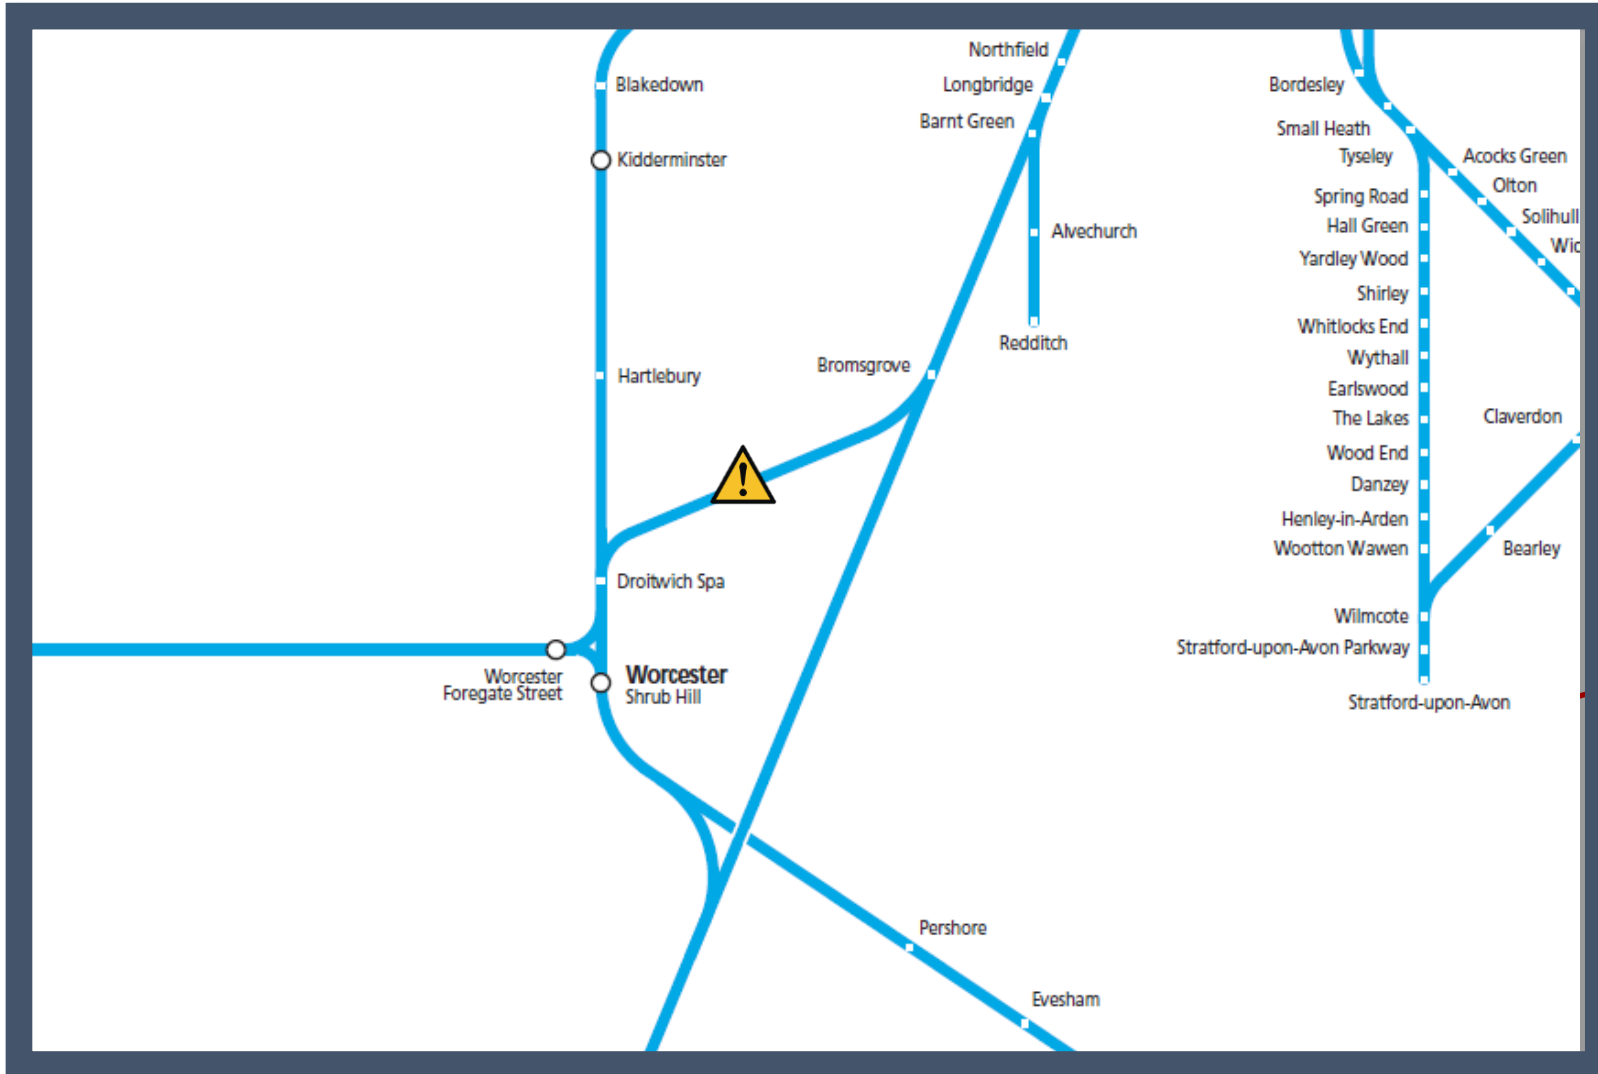

A points failure between Worcester Foregate street and Bromsgrove TOC affected: West Midlands Railway

Key:

	Disruption
--	------------