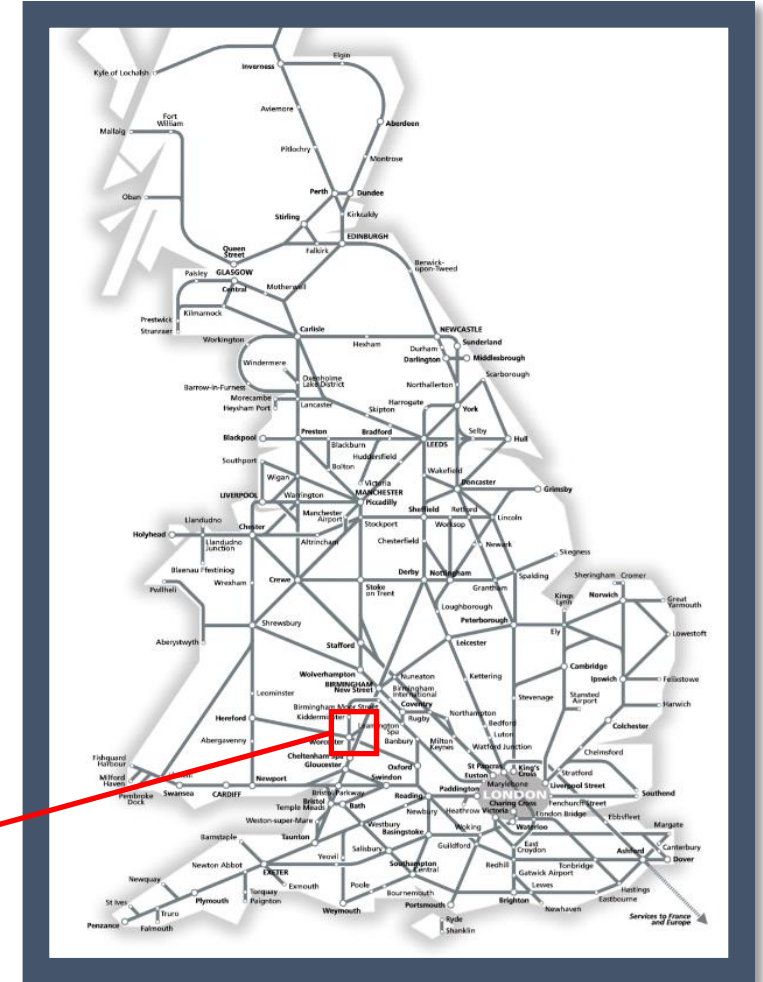

A points failure between Worcester Foregate street and Bromsgrove TOC affected: West Midlands Railway

Key:

	Disruption
--	------------