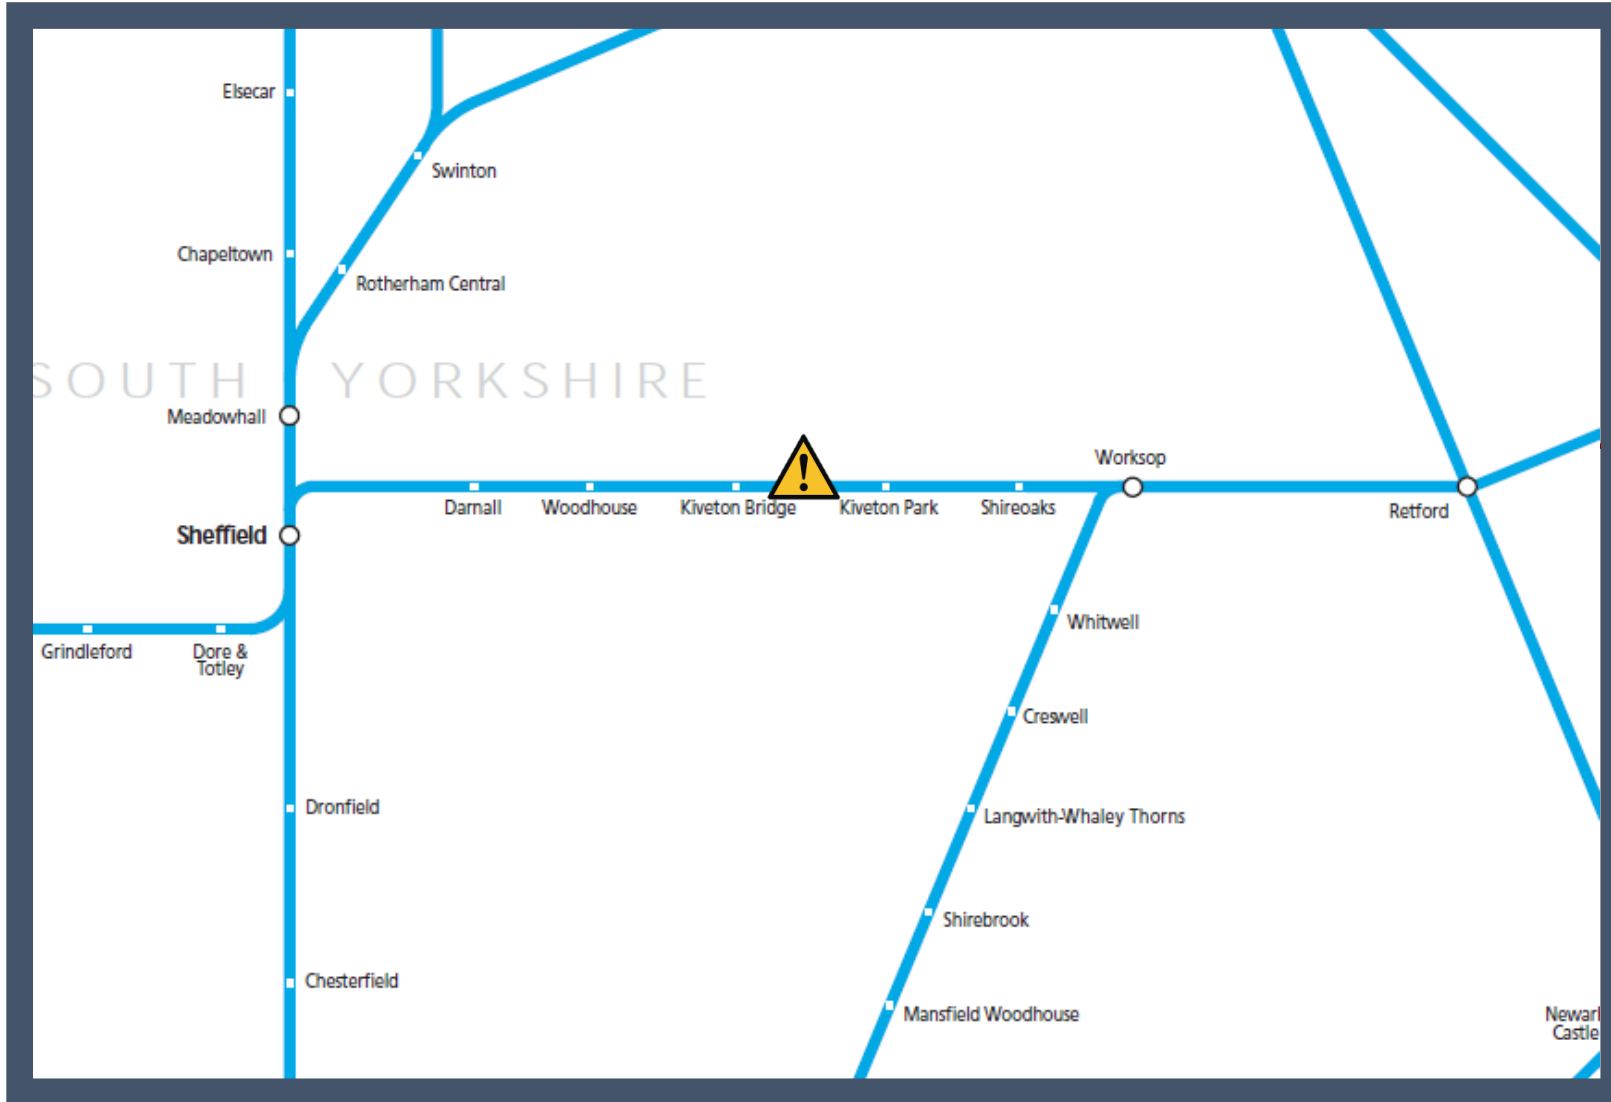

# A fault with the signalling system between Sheffield and Worksop TOC affected: Northern

Key:

Disruption