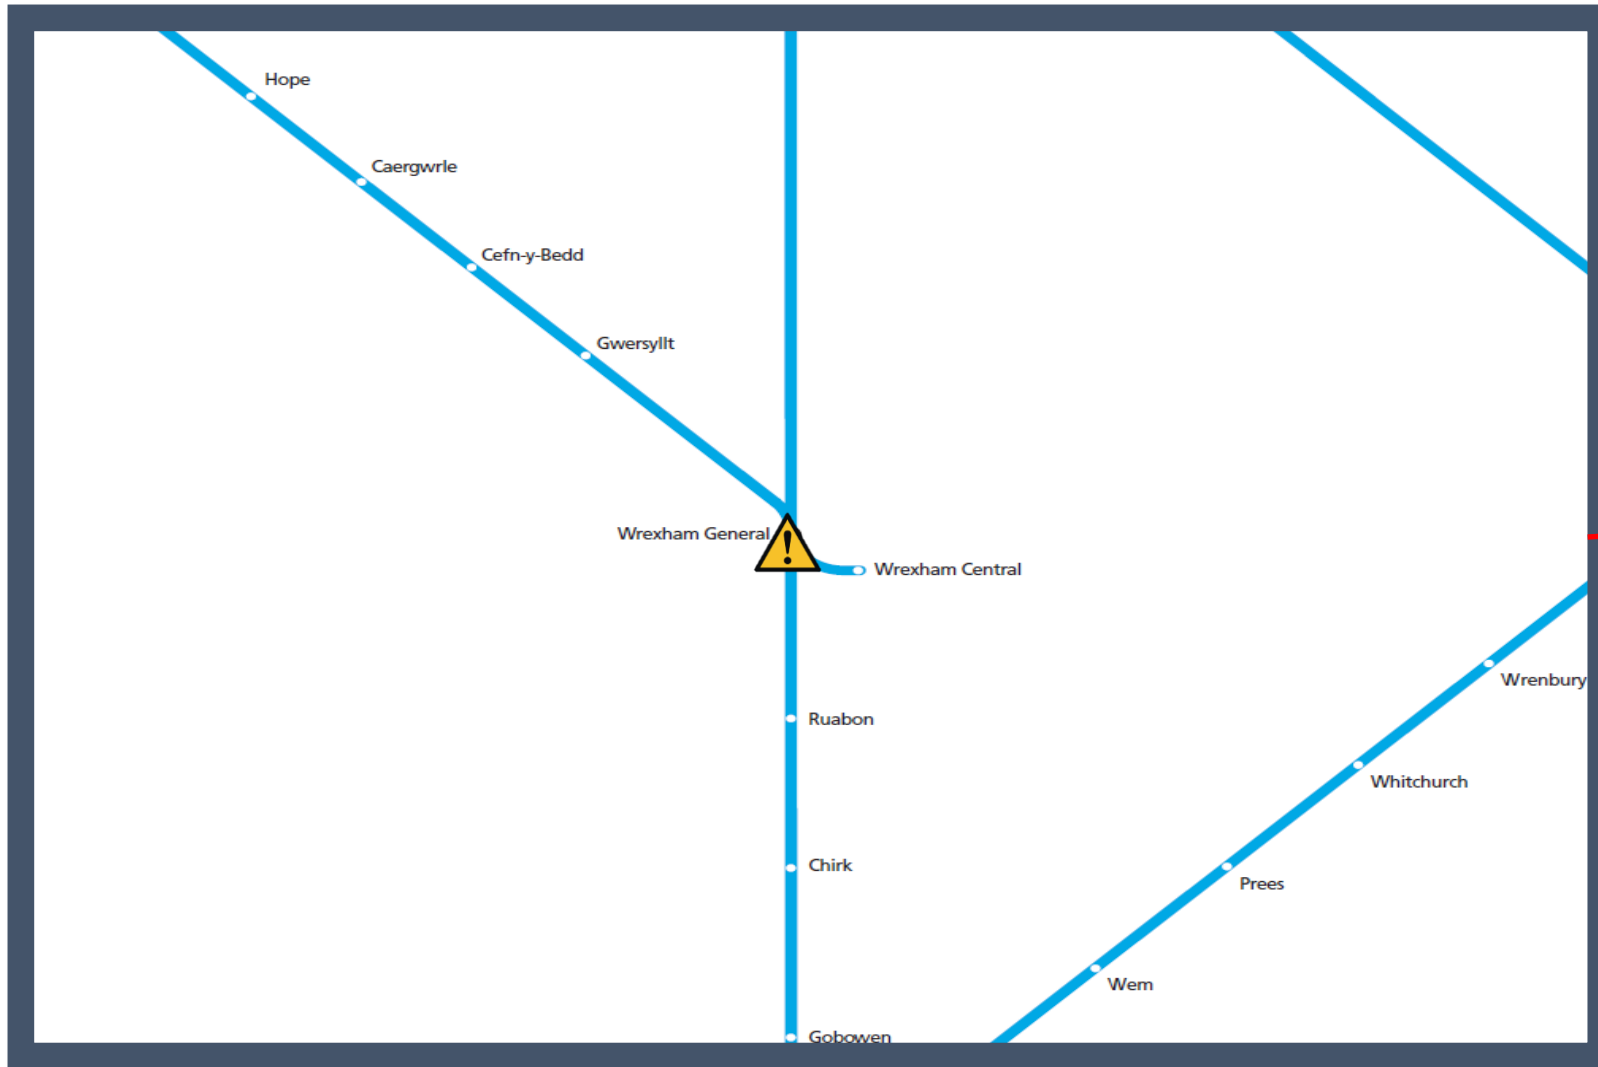

A trespass incident at Wrexham General

TOC affected: Transport for Wales

Key:

Disruption