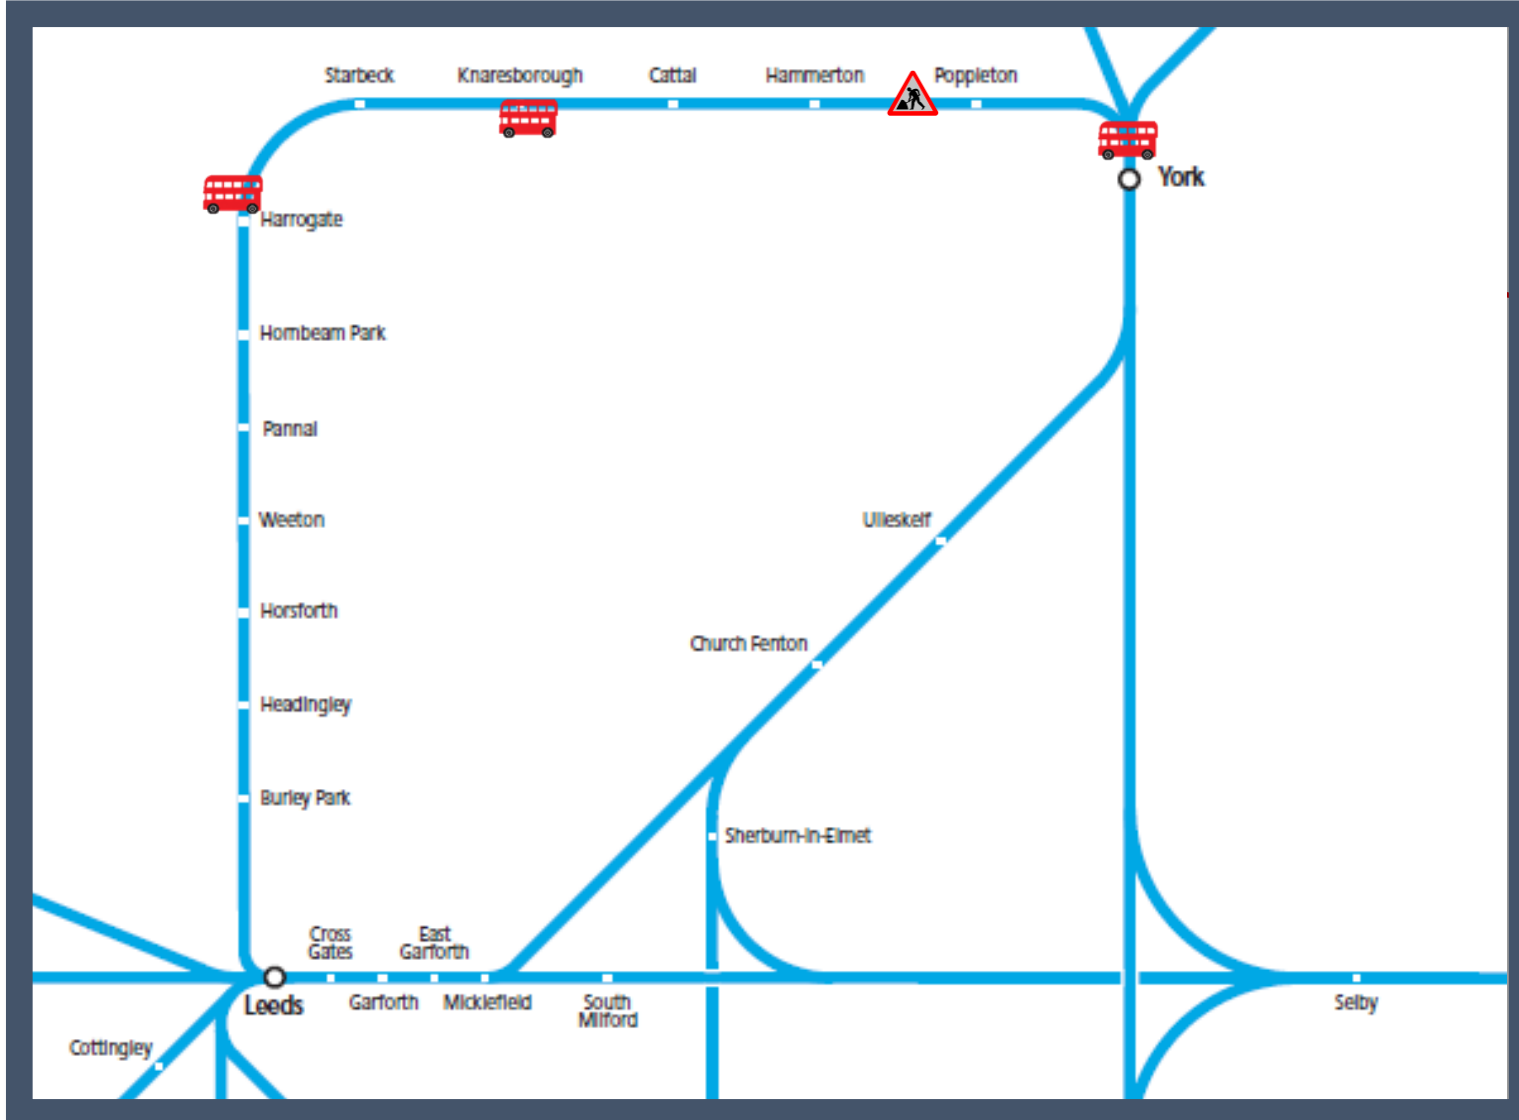

# Buses replace trains between York and Harrogate

TOC affected: Northern

Key:

Engineering Works

Bus Replacement Services