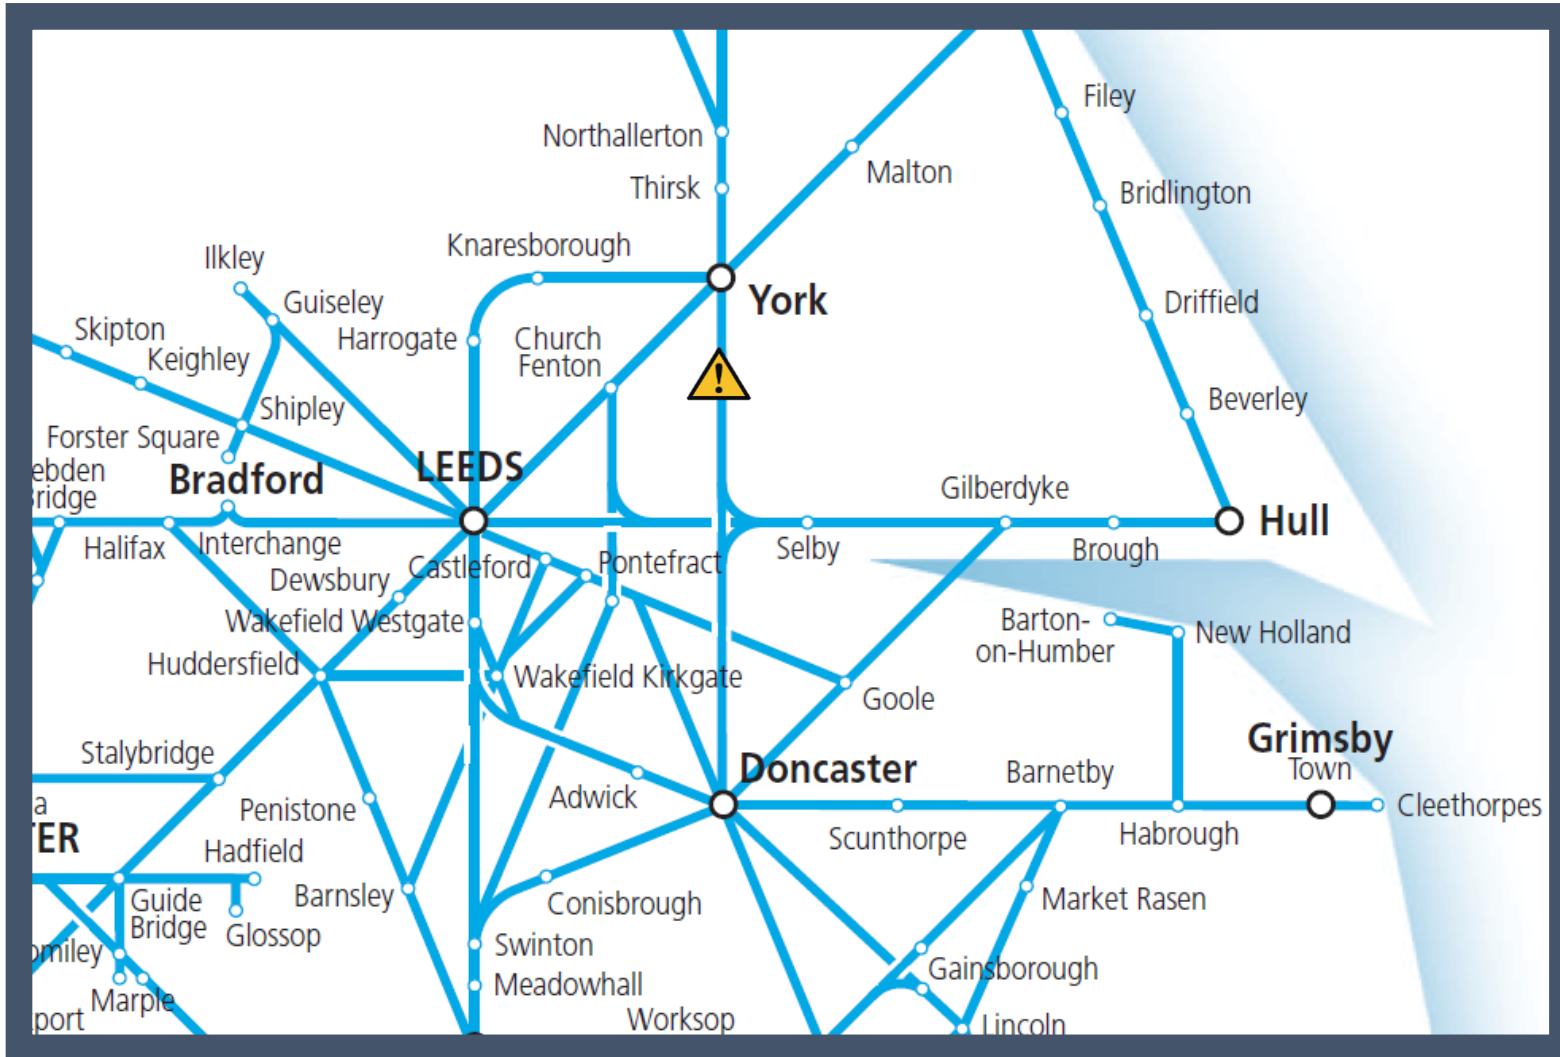

A points failure between Doncaster and York

TOCs affected: CrossCountry, Grand Central, LNER

Key:

Disruption