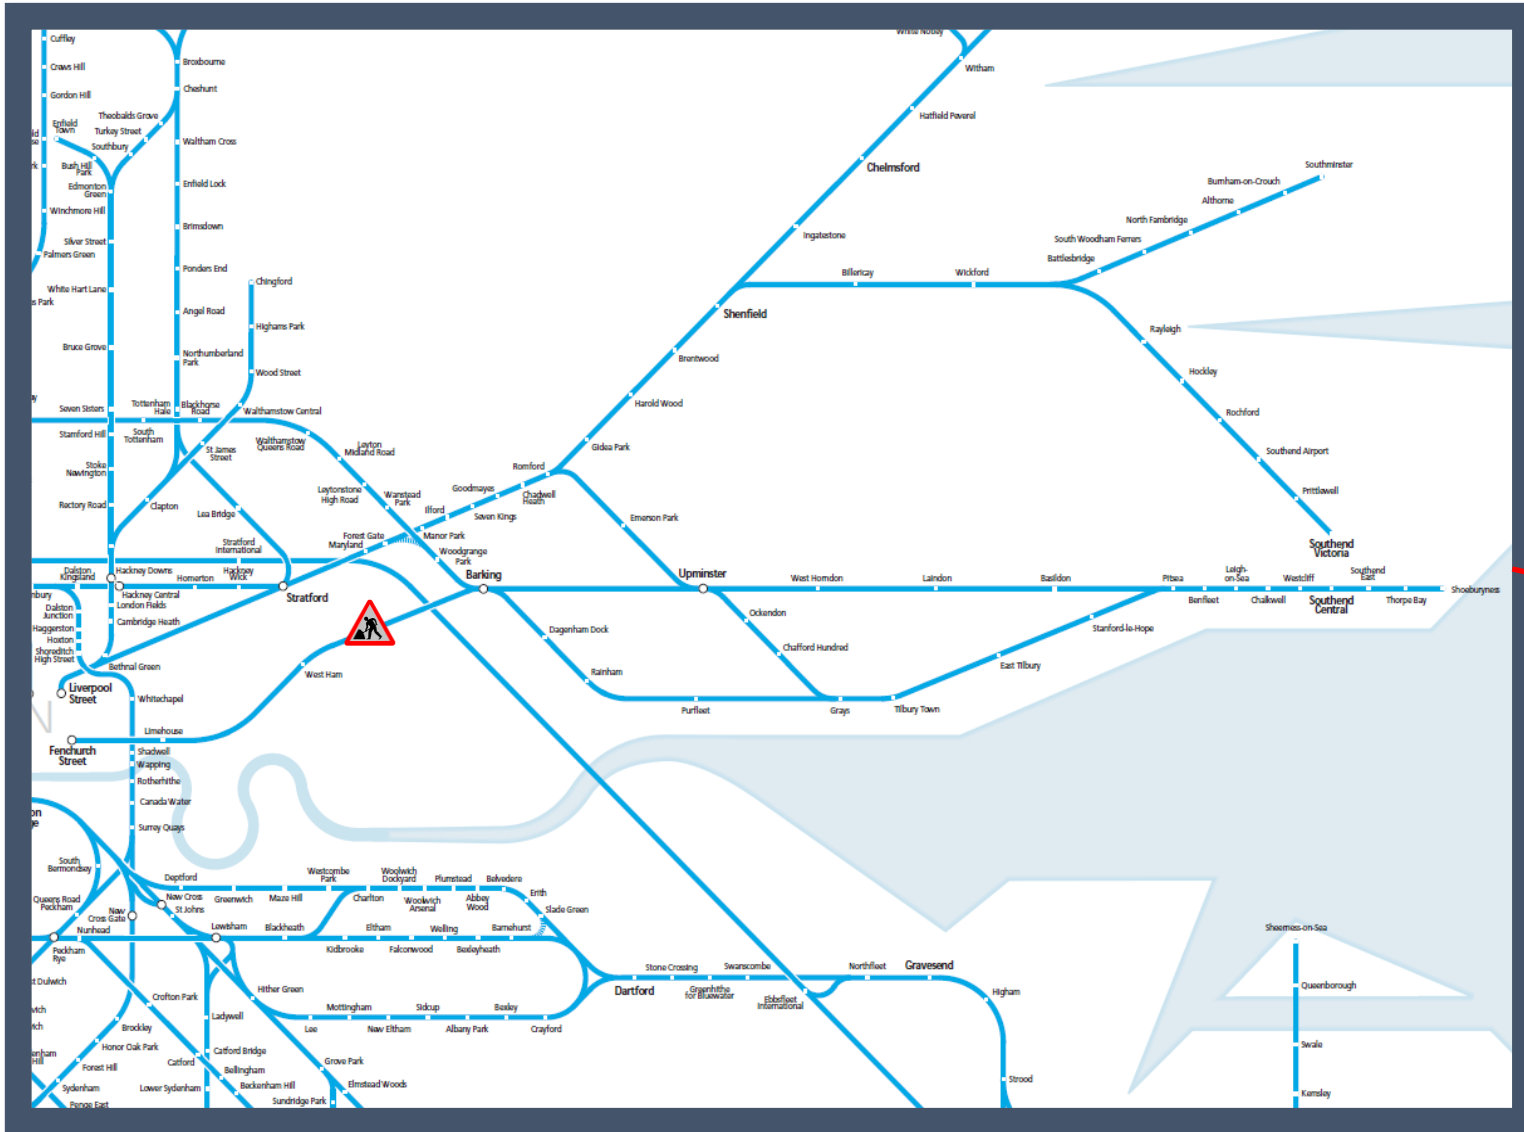

No trains at London Fenchurch Street

TOC affected: c2c

Key:

Engineering Works