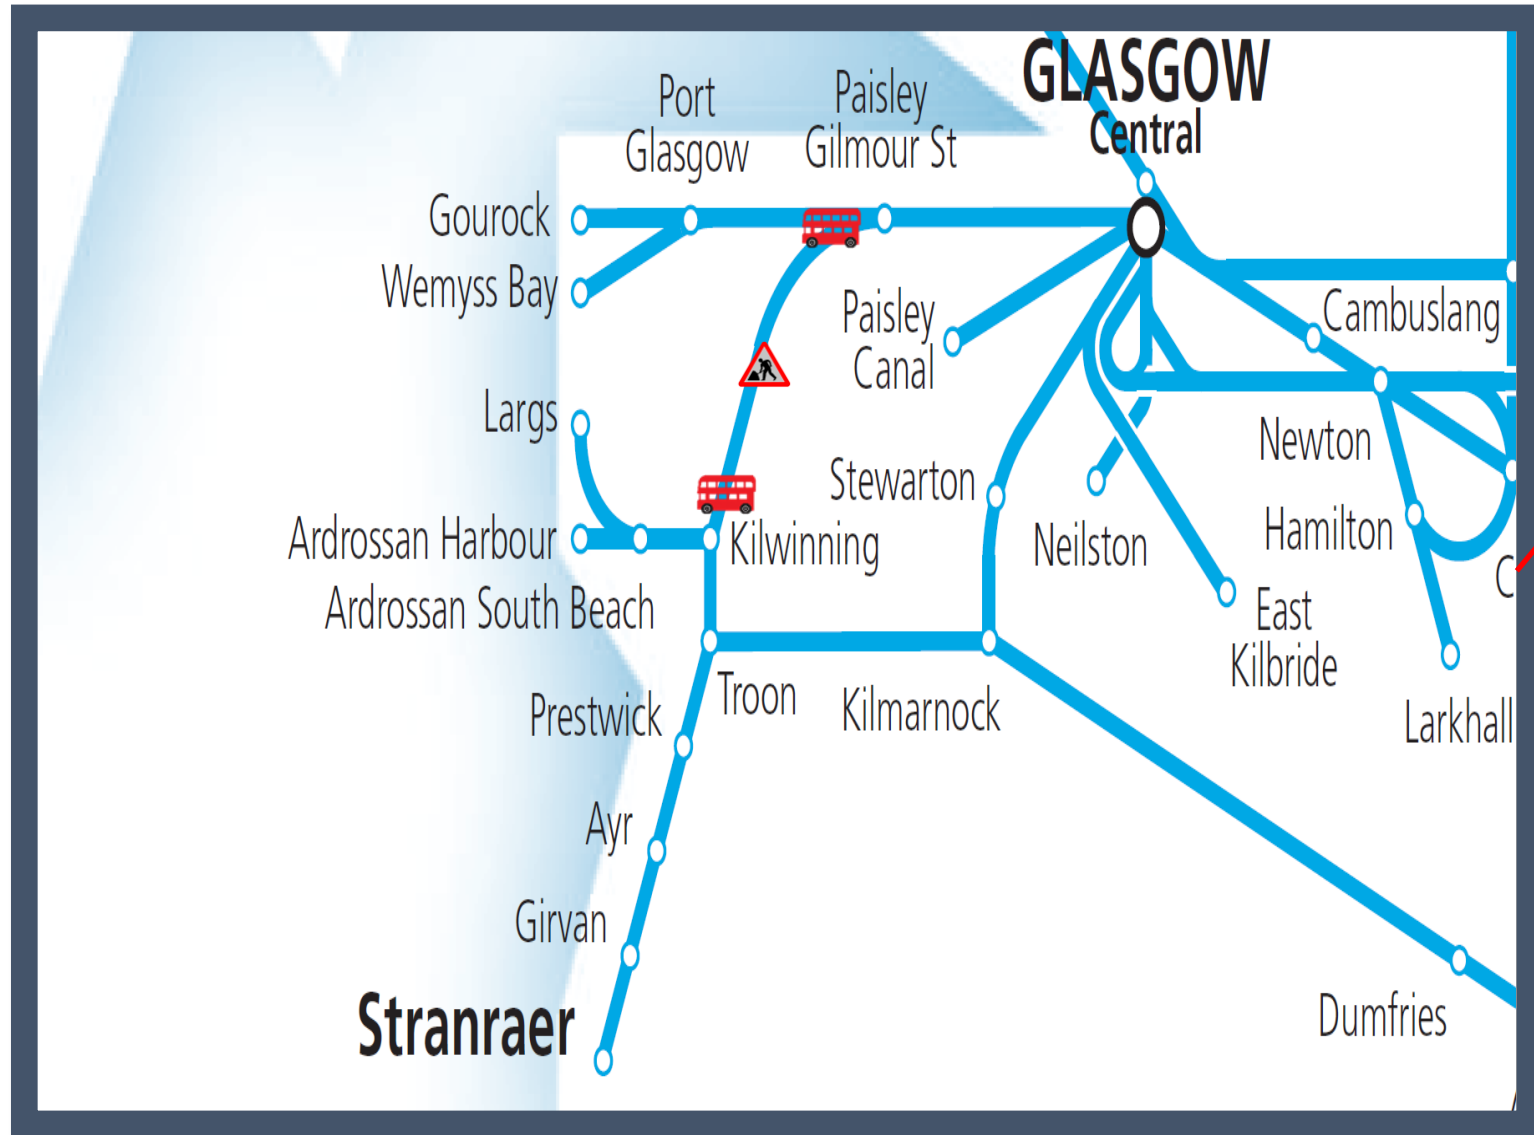

# Buses replace trains between Paisley Gilmour Street and Kilwinning

TOC affected ScotRail

### Key:

Engineering Works

Bus Replacement Services