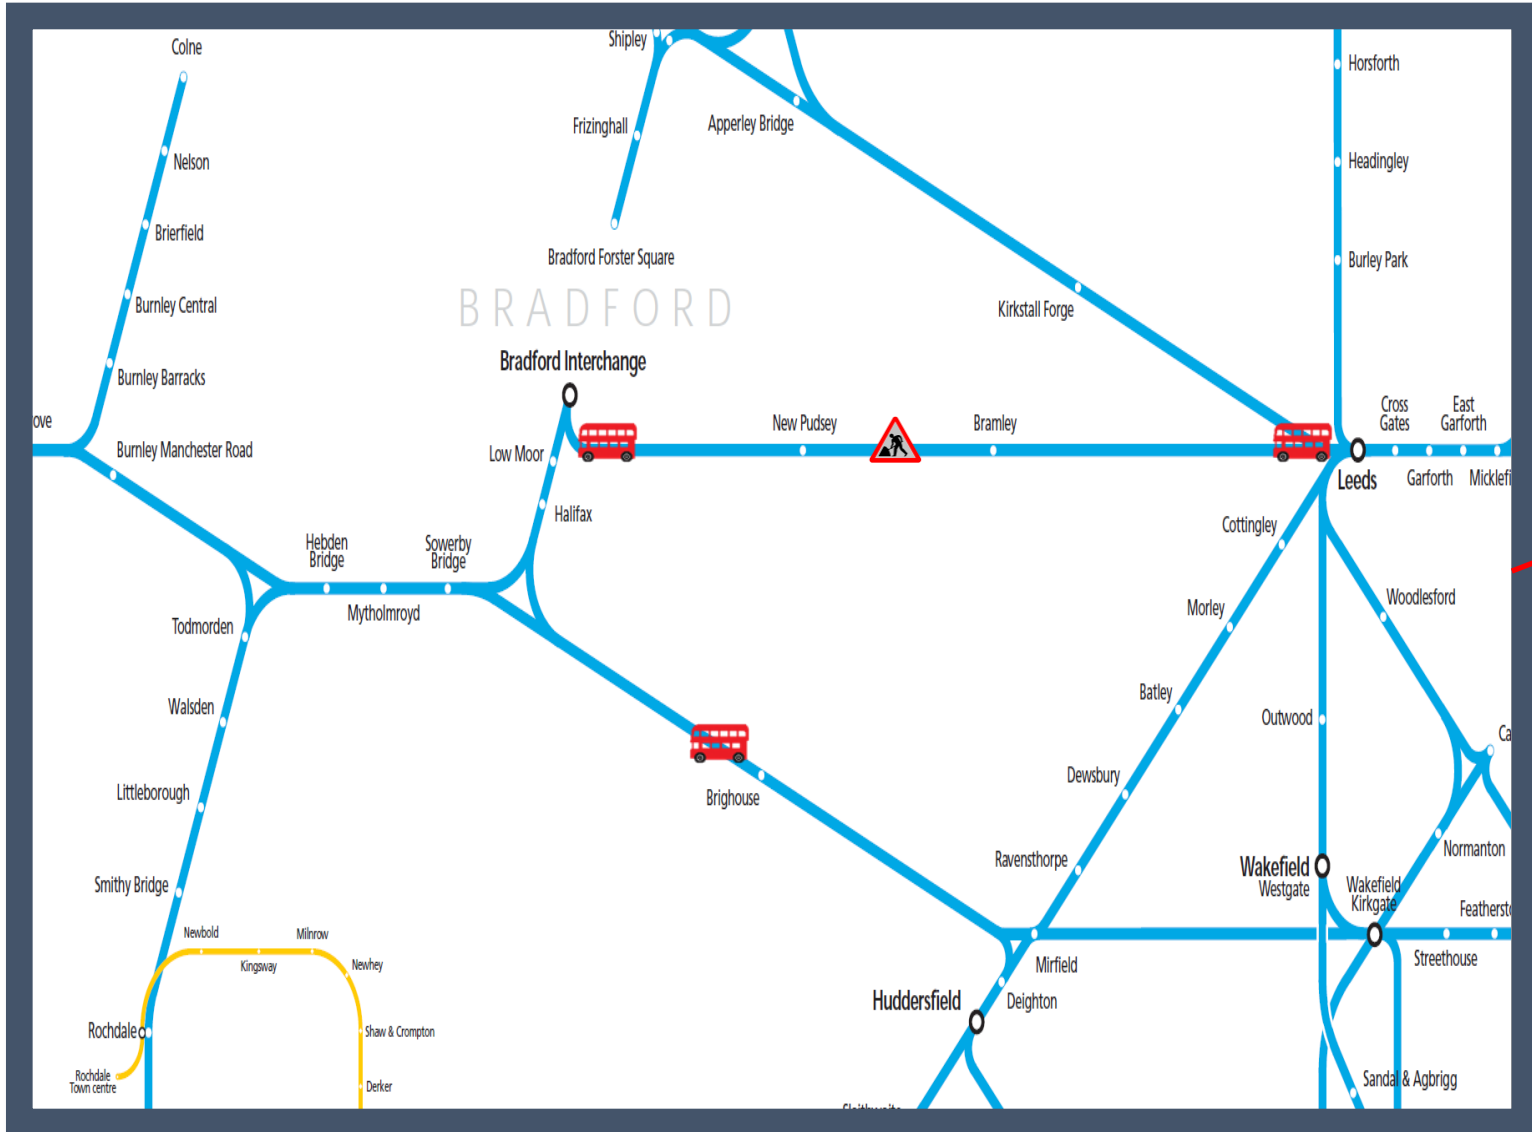

Buses replace trains between Halifax / Brighouse / Bradford Interchange and Leeds TOC affected Northern

Key:

	Engineering Works
	Bus Replacement Services