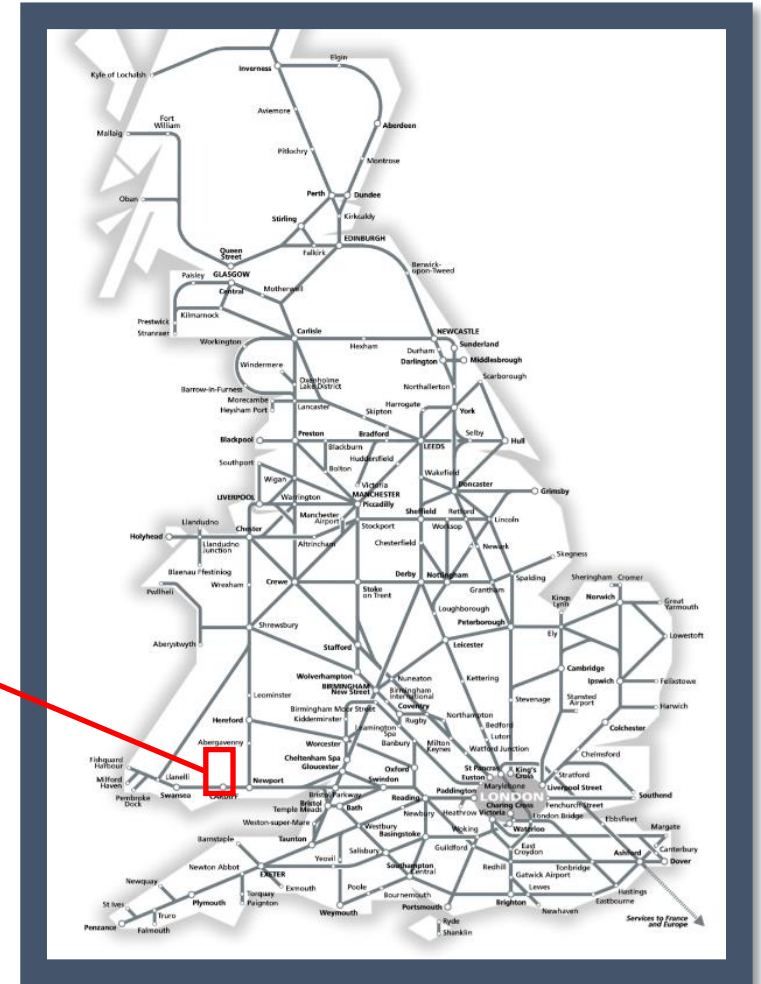

Buses replace trains between Cardiff Queen Street and Radyr / Caerphilly

TOC affected Transport for Wales

Key:

- Engineering Works
- Bus Replacement Services