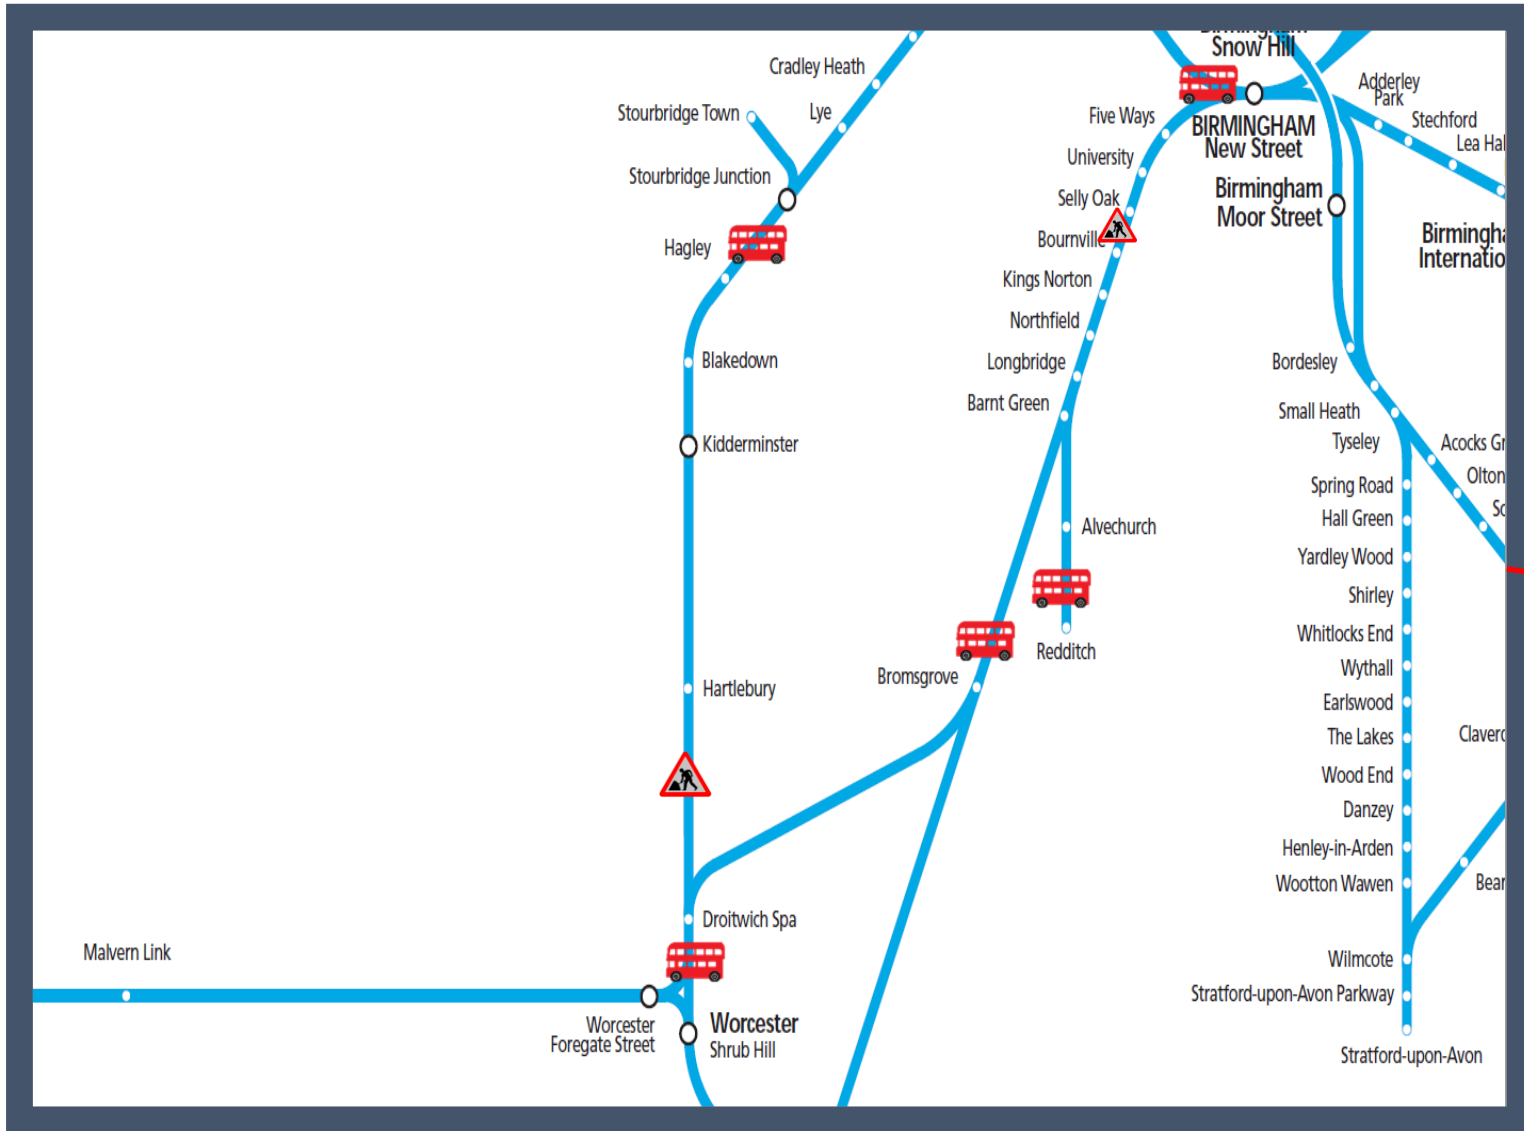

**Buses replace trains between Birmingham New Street and Redditch / Worcester Shrub Hill**  
 TOC affected West Midlands Railway

**Key:**

- Engineering Works
- Bus Replacement Services