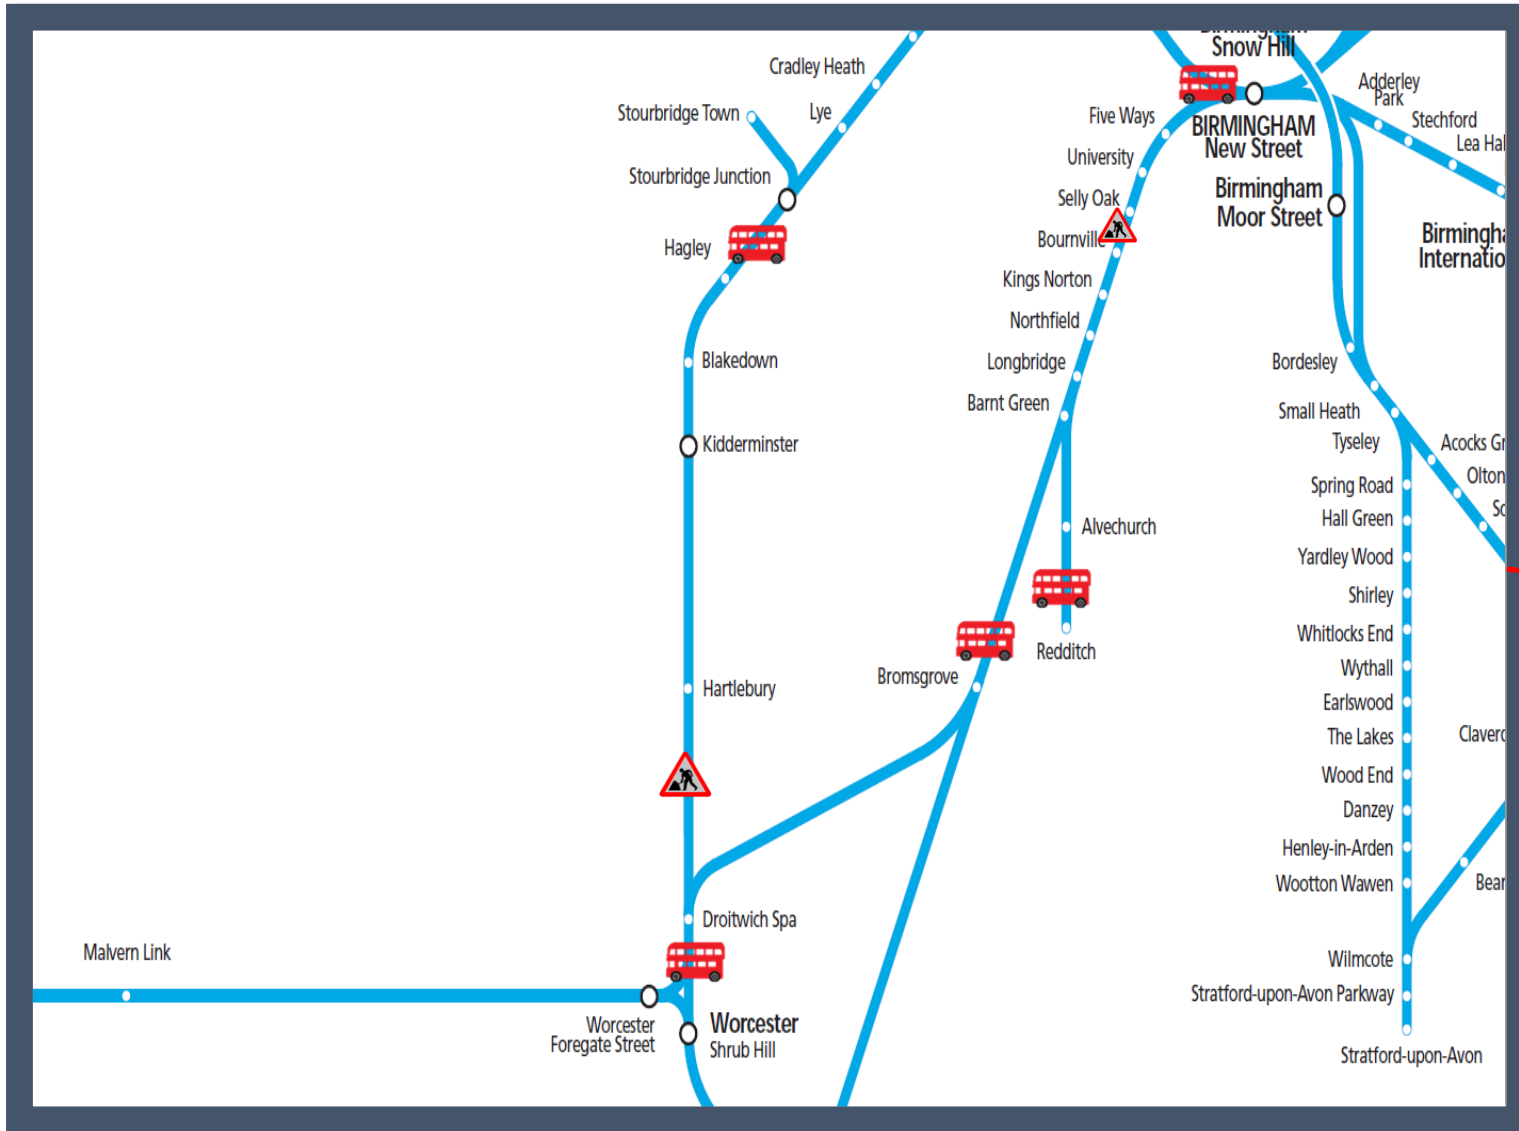

Buses replace trains between Birmingham New Street and Redditch / Worcester Shrub Hill
 TOC affected West Midlands Railway

Key:

- Engineering Works
- Bus Replacement Services