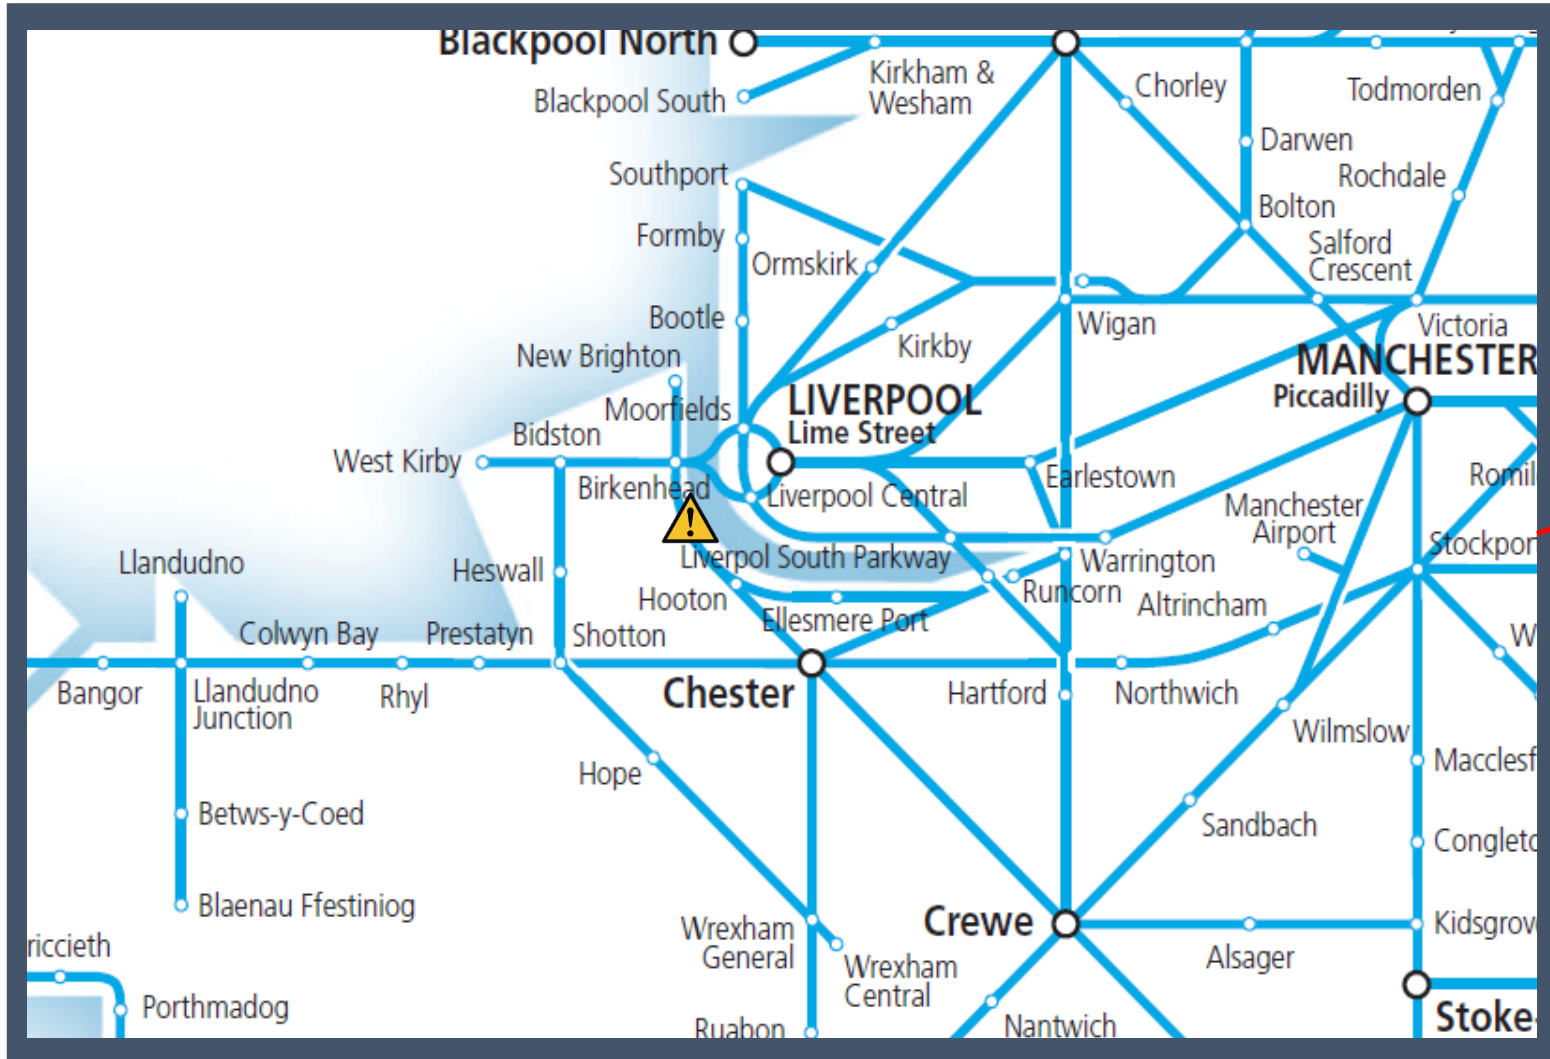

A fault on a train at Birkenhead Central

TOC affected: Merseyrail

Key:

Disruption