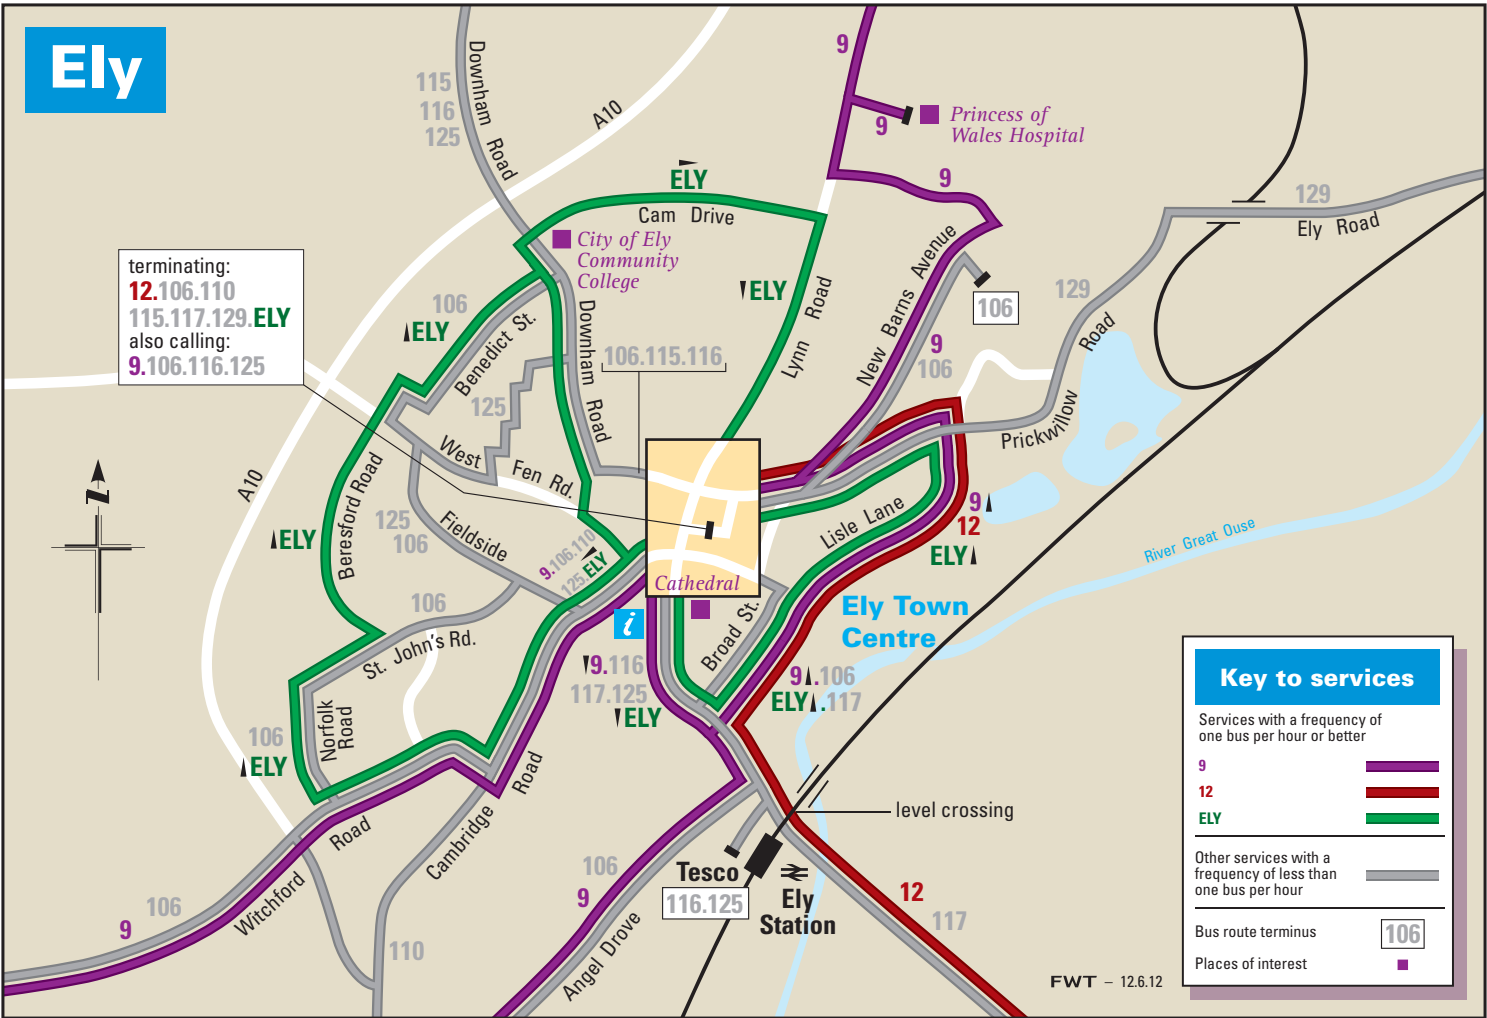

# Ely

terminating:  
**12.106.110**  
**115.117.129.ELY**  
 also calling:  
**9.106.116.125**

### Key to services

Services with a frequency of one bus per hour or better

- 9
- 12
- ELY

Other services with a frequency of less than one bus per hour

- 

Bus route terminus 106

Places of interest