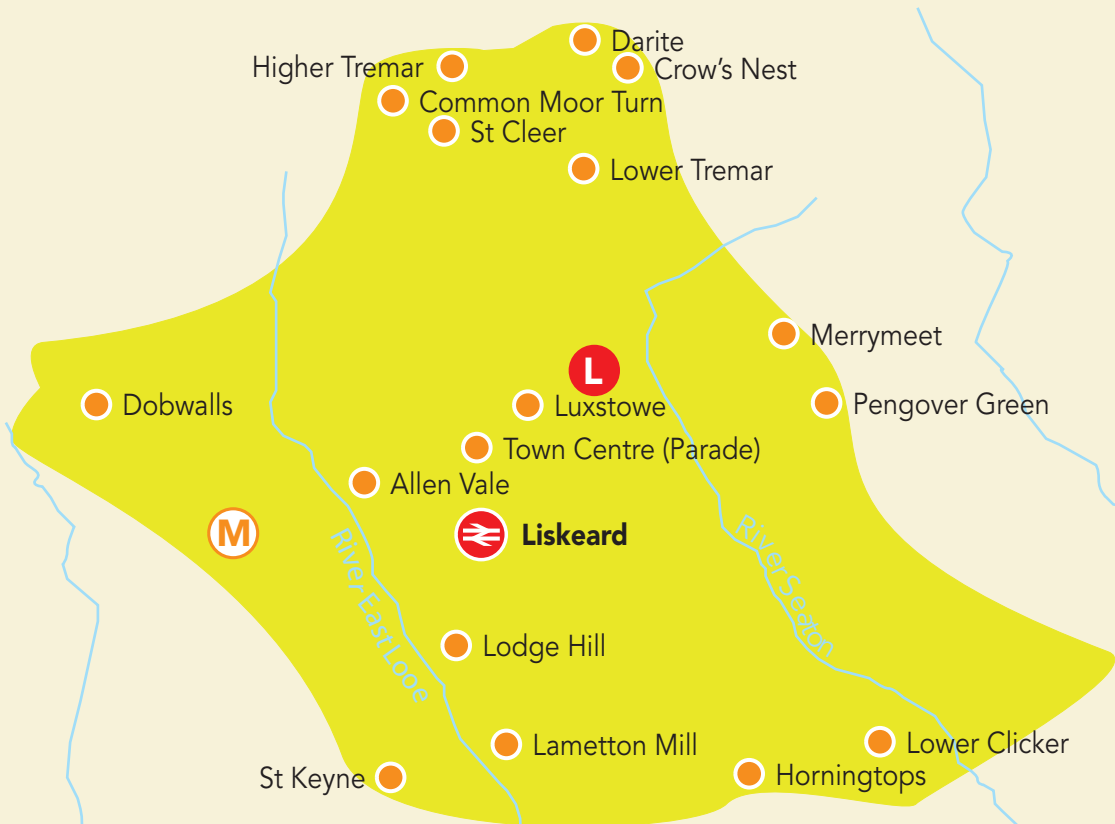

Liskeard Community Hospital

Moorswater Industrial Estate

Higher Tremar

Common Moor Turn

St Cleer

Darite

Crow's Nest

Lower Tremar

Dobwalls

Luxstowe

Town Centre (Parade)

Allen Vale

Liskeard

Lodge Hill

Lametton Mill

St Keyne

Horningtops

Lower Clicker

Merrymeet

Pengover Green

River East Looe

River Seaton