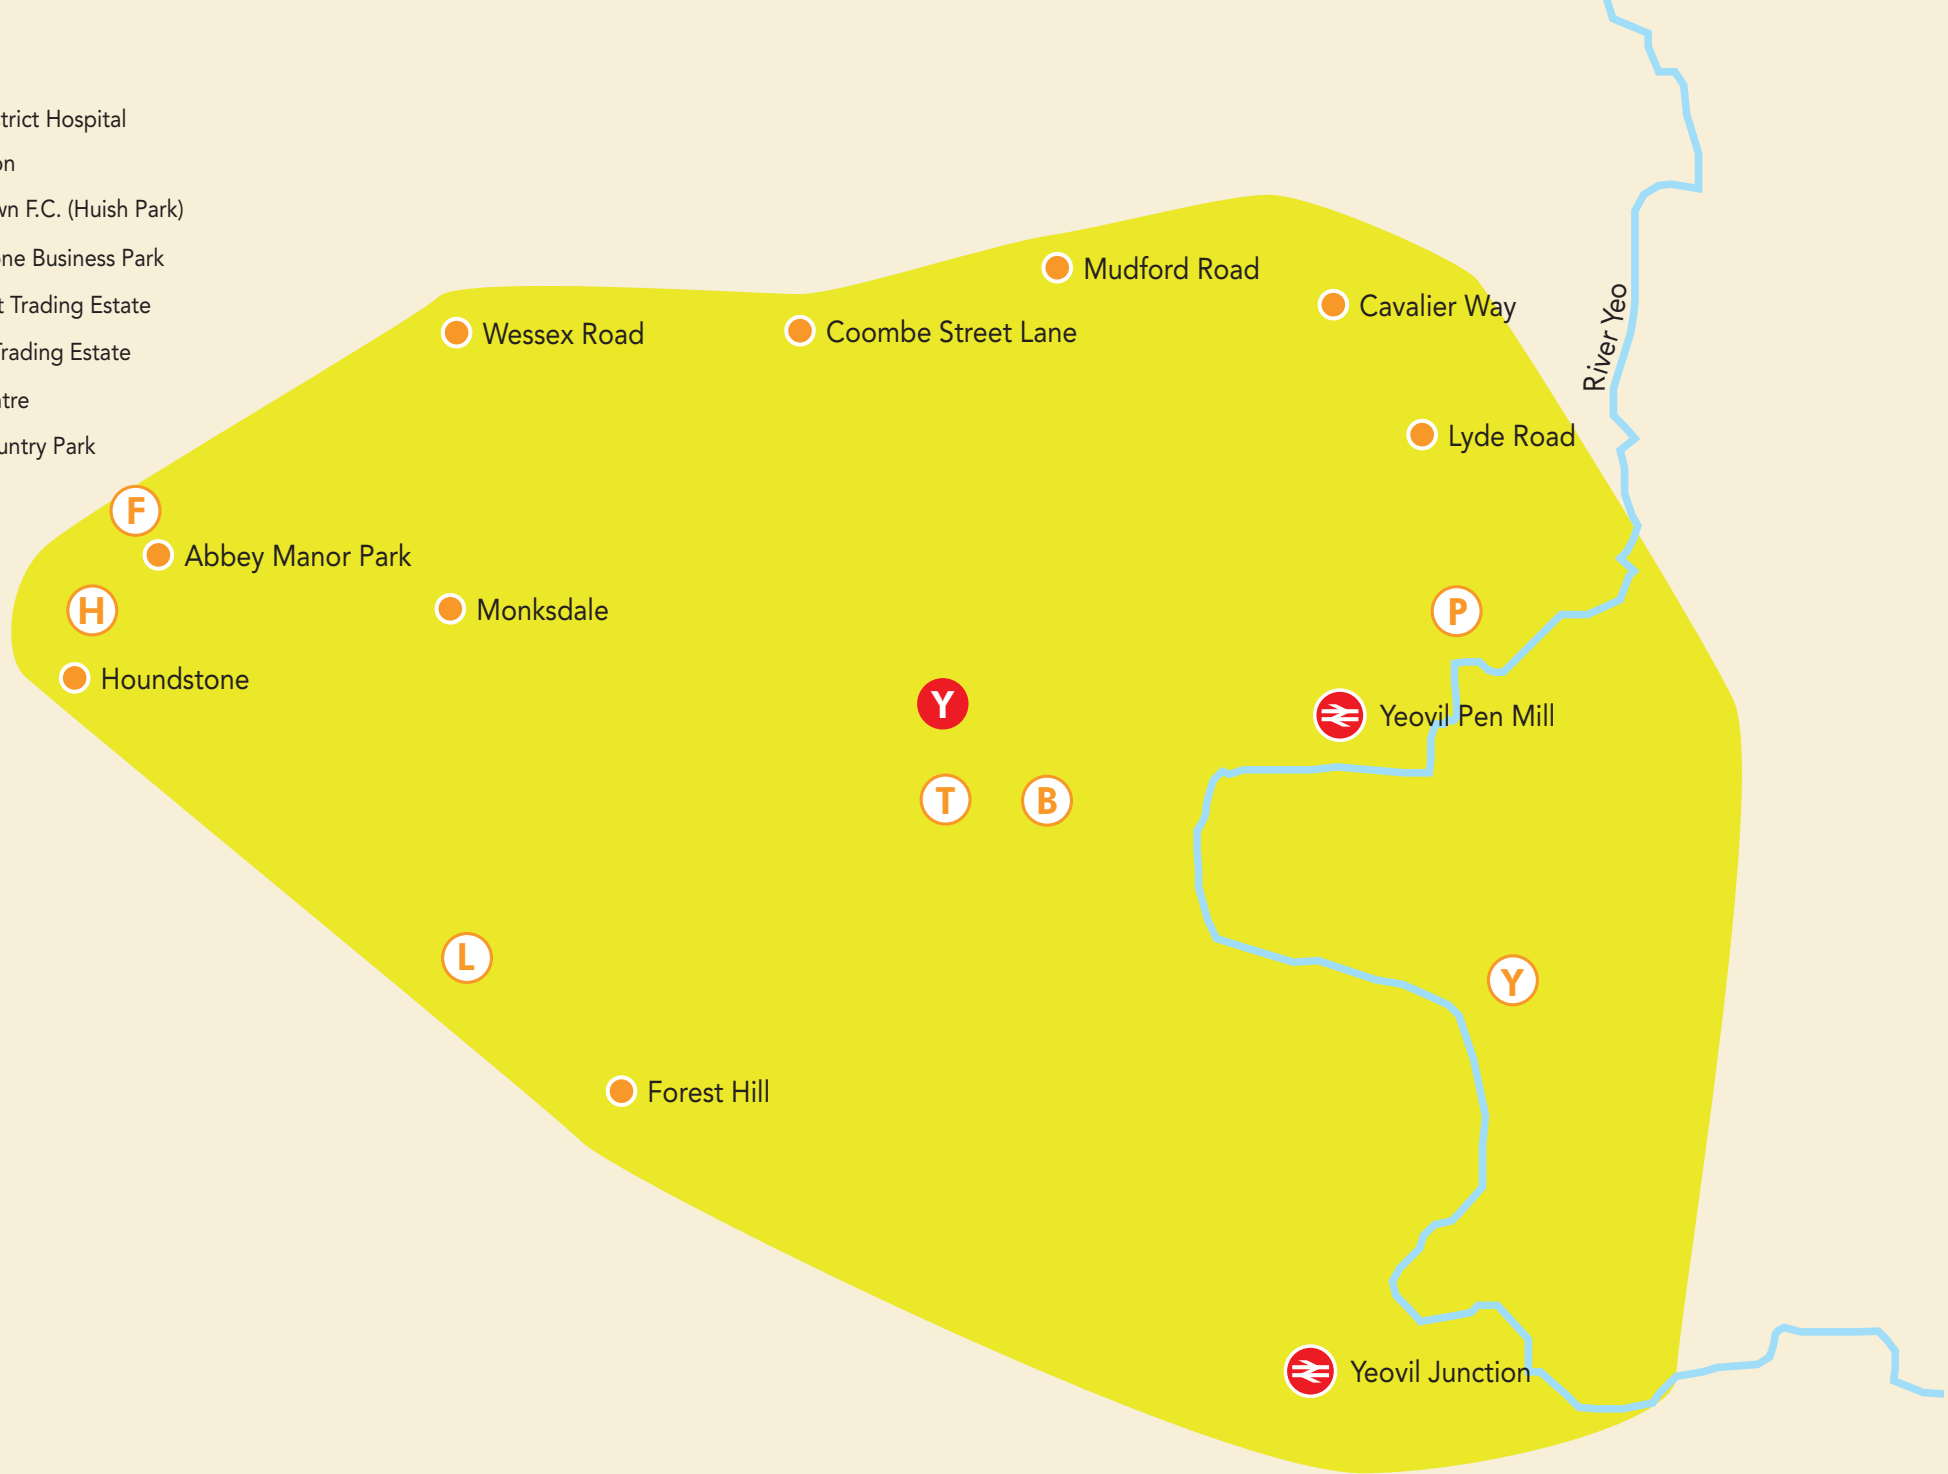

- Y Yeovil District Hospital
- B Bus Station
- F Yeovil Town F.C. (Huish Park)
- H Houndstone Business Park
- L Lynx West Trading Estate
- P Pen Mill Trading Estate
- T Town Centre
- Y Yeovil Country Park

Y

T

B

P

Y

Y

L

H

F

River Yeo

Yeovil Pen Mill

Yeovil Junction

Mudford Road

Cavalier Way

Lyde Road

Wessex Road

Coombe Street Lane

Abbey Manor Park

Monksdale

Houndstone

Forest Hill