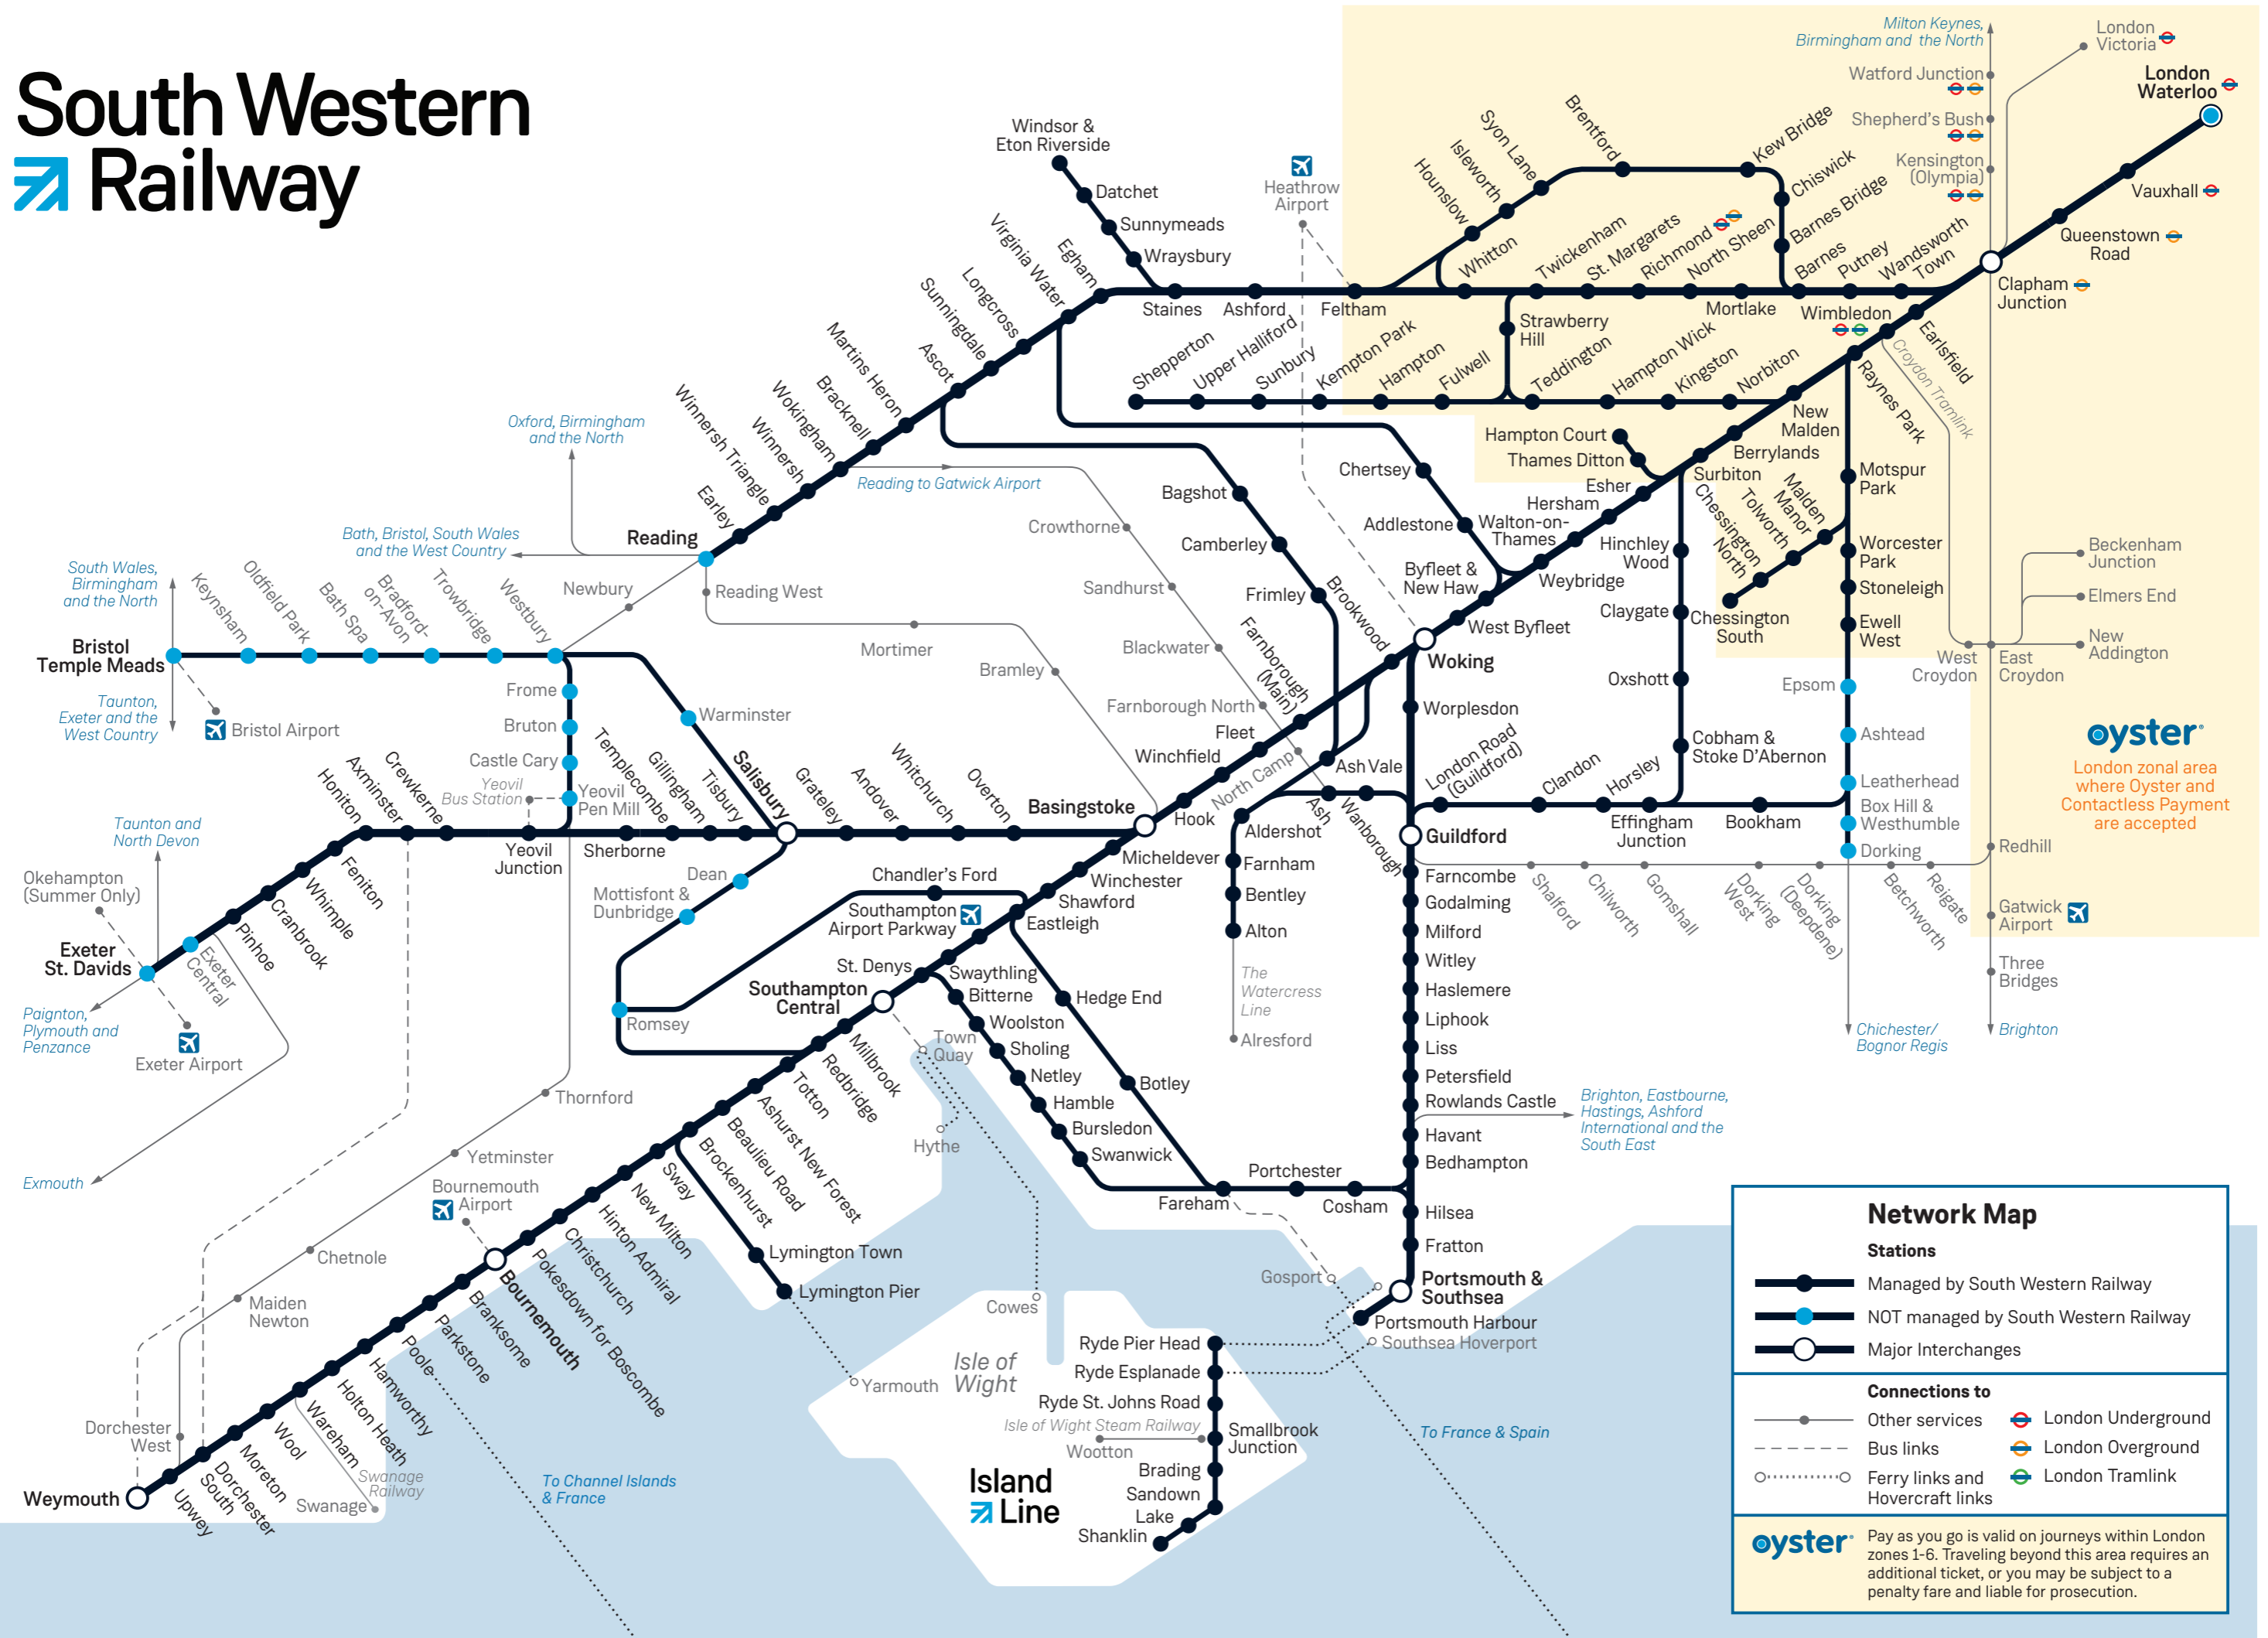

# South Western Railway

### Network Map

**Stations**

- Managed by South Western Railway
- NOT managed by South Western Railway
- Major Interchanges

**Connections to**

- Other services
- Bus links
- Ferry links and Hovercraft links
- London Underground
- London Overground
- London Tramlink

**oyster** Pay as you go is valid on journeys within London zones 1-6. Traveling beyond this area requires an additional ticket, or you may be subject to a penalty fare and liable for prosecution.