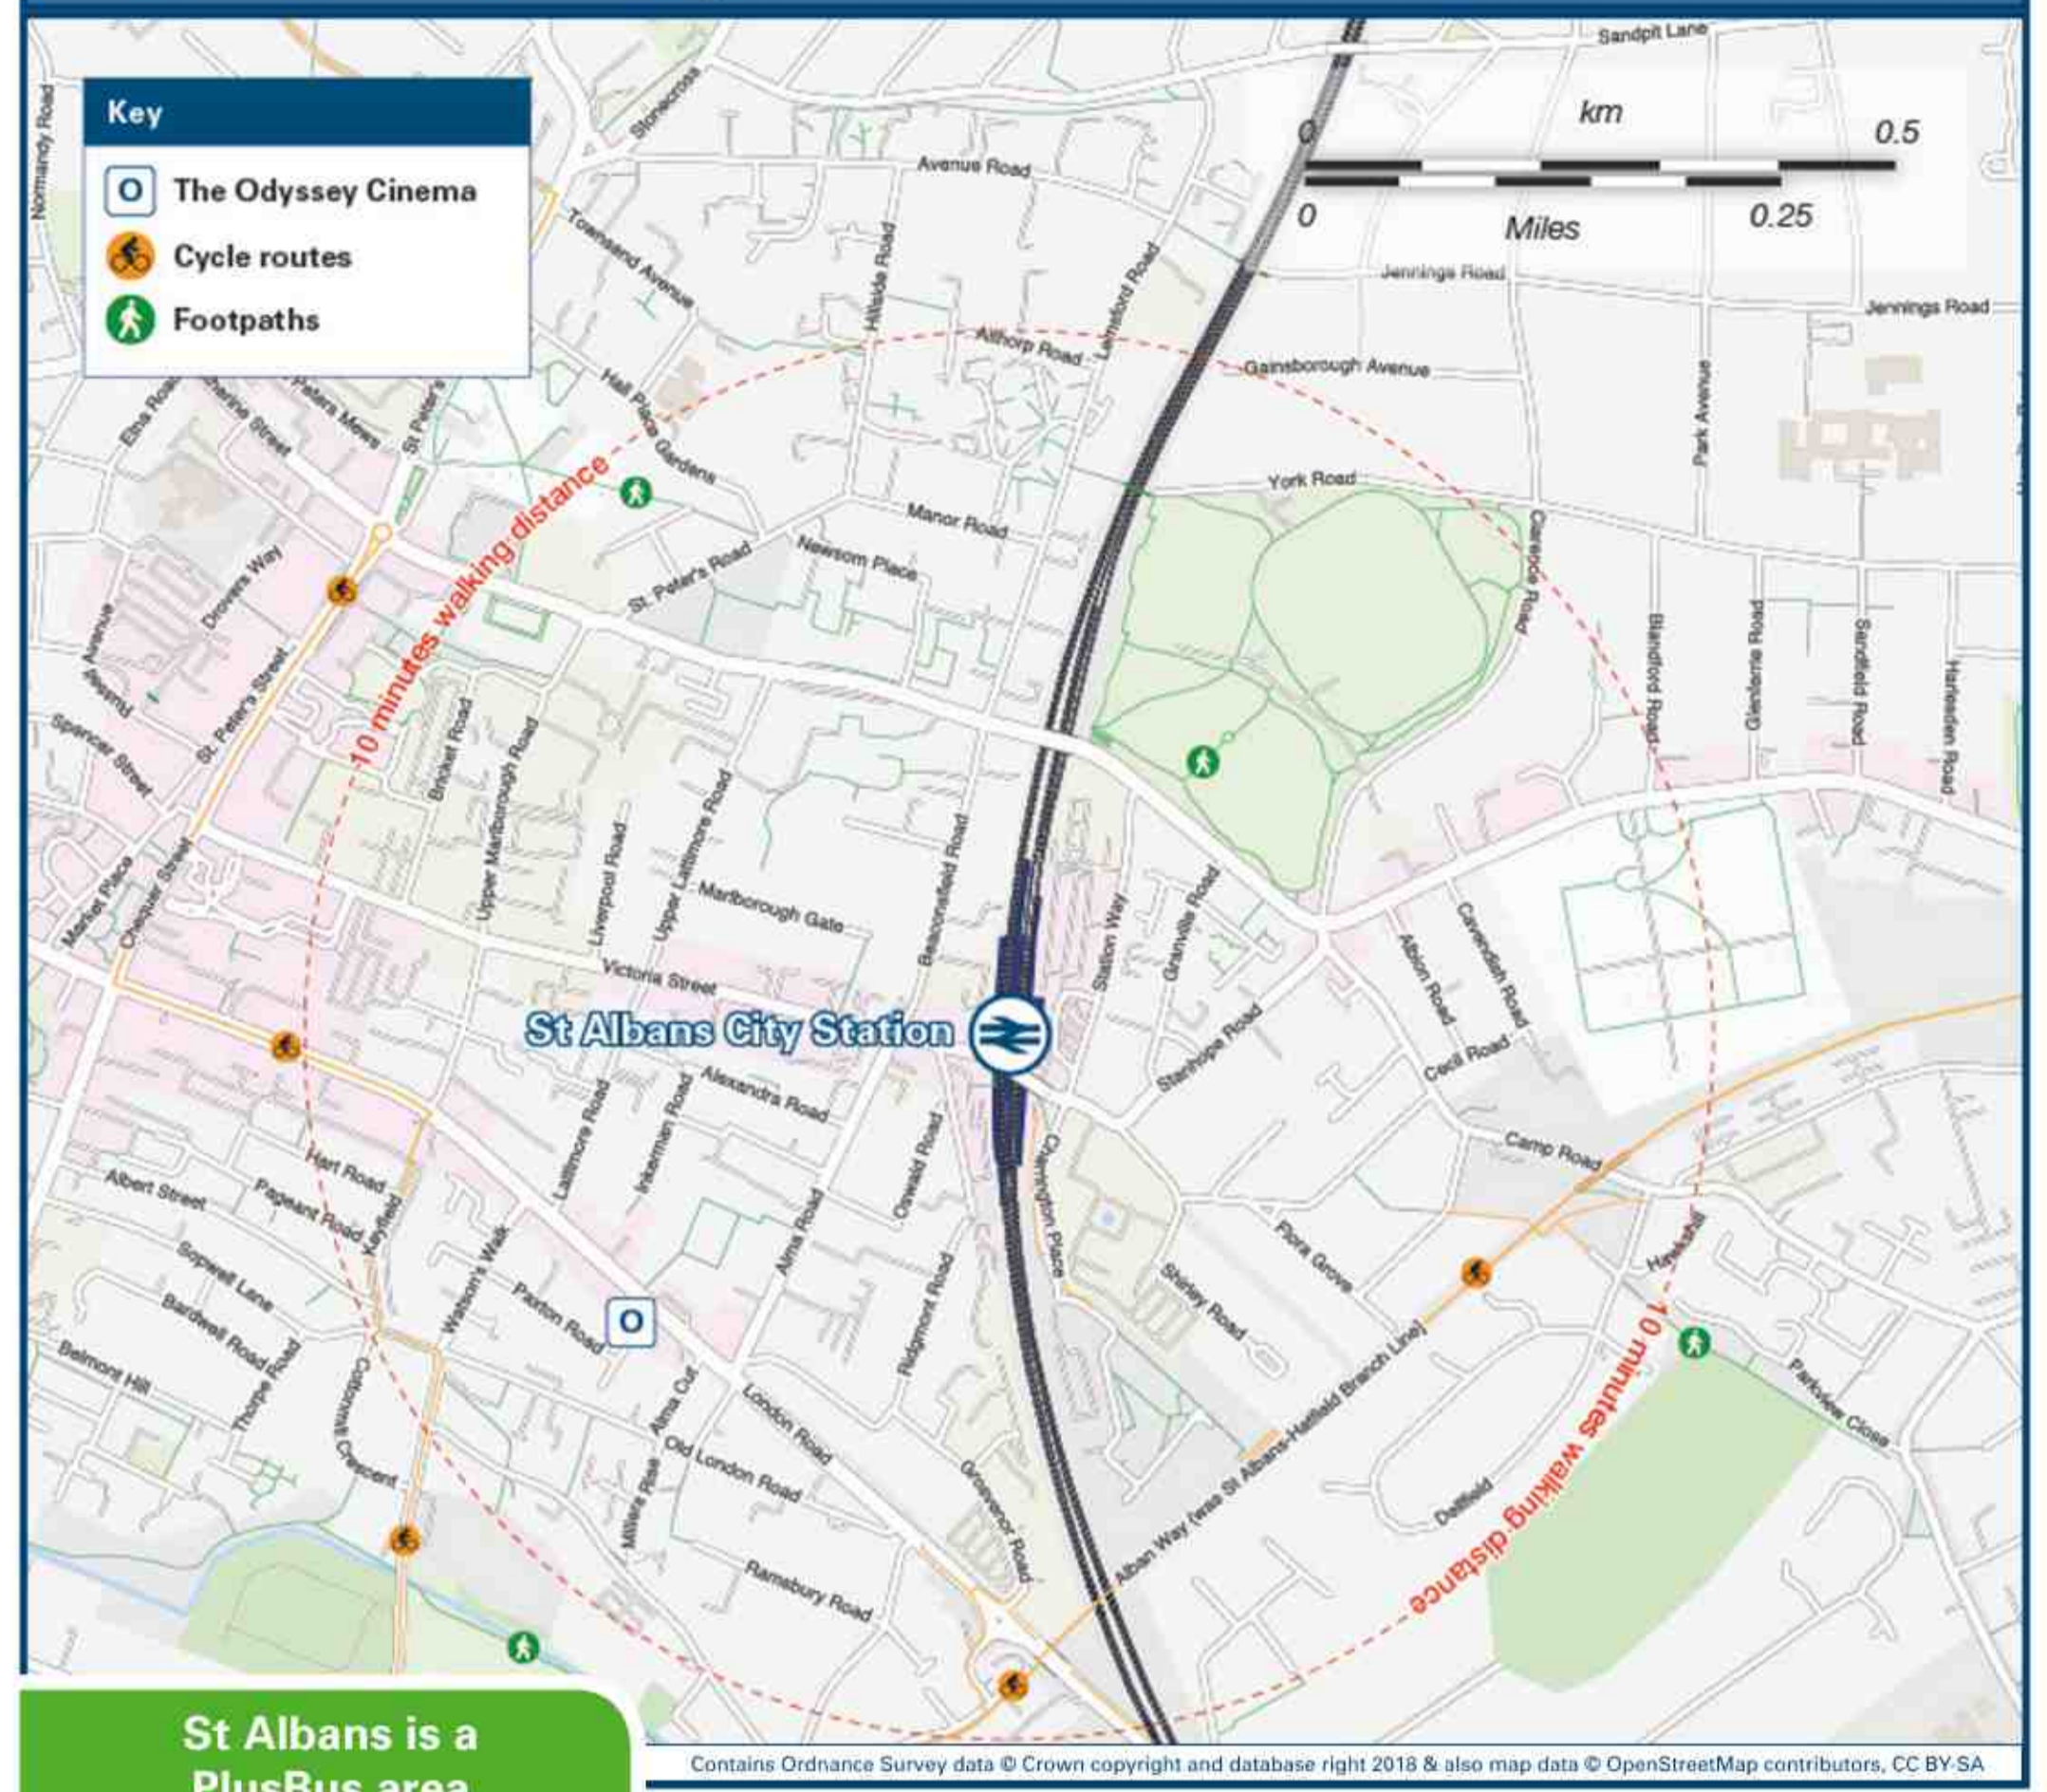

St Albans City Station

Onward Travel Information

Buses and Taxis

Rail replacement buses depart from outside the station on Station Way.

Local area map

St Albans is a PlusBus area
 PlusBus is a discount price 'bus pass' that you buy with your train ticket. It gives you unlimited bus travel around your chosen town, on participating buses. Visit www.plusbus.info

Main destinations by bus

(Data correct at February 2019)

DESTINATION	BUS ROUTES	BUS STOP
Adeyfield (Hemel Hempstead)	300, 301	D
Aldenham	602	C
Barnet/New Barnet	84	B
Batford	657	D
Batlers Green	602	C
Borehamwood	601	C
Bricket Wood	657	B
Chiswell Green	724	C
De Havilland Aircraft Museum	84	B
Dunstable	34+	D
Flamstead	34+	D
Garston	724	C
Harlow	724	A
Harpenden	657	D
Hatfield Business Park	601, 602, 653	A
Hatfield Station	300, 301, 602, 653, 724	A
Hatfield (The Galleria Outlet Shopping)	300, 301, 602, 653, 724	A
Hatfield (Town Centre)	300, 301, 602, 653, 724	A
Hatfield (UH - De Havilland Campus)	300, 301, 601, 602, 653, 724	A
Hatfield (UH - The Forum/College Lane Campus)	602, 653	A
Heathrow Airport	724	C
Hemel Hempstead	300, 301	D
Hertford	724	A
Leaverstock Green	300, 301	D
London Colney	84, 657	B
Markyate	602	C
Marshalls Heath	34+	D
Marshall's Heath	657	D
North Watford	724	C