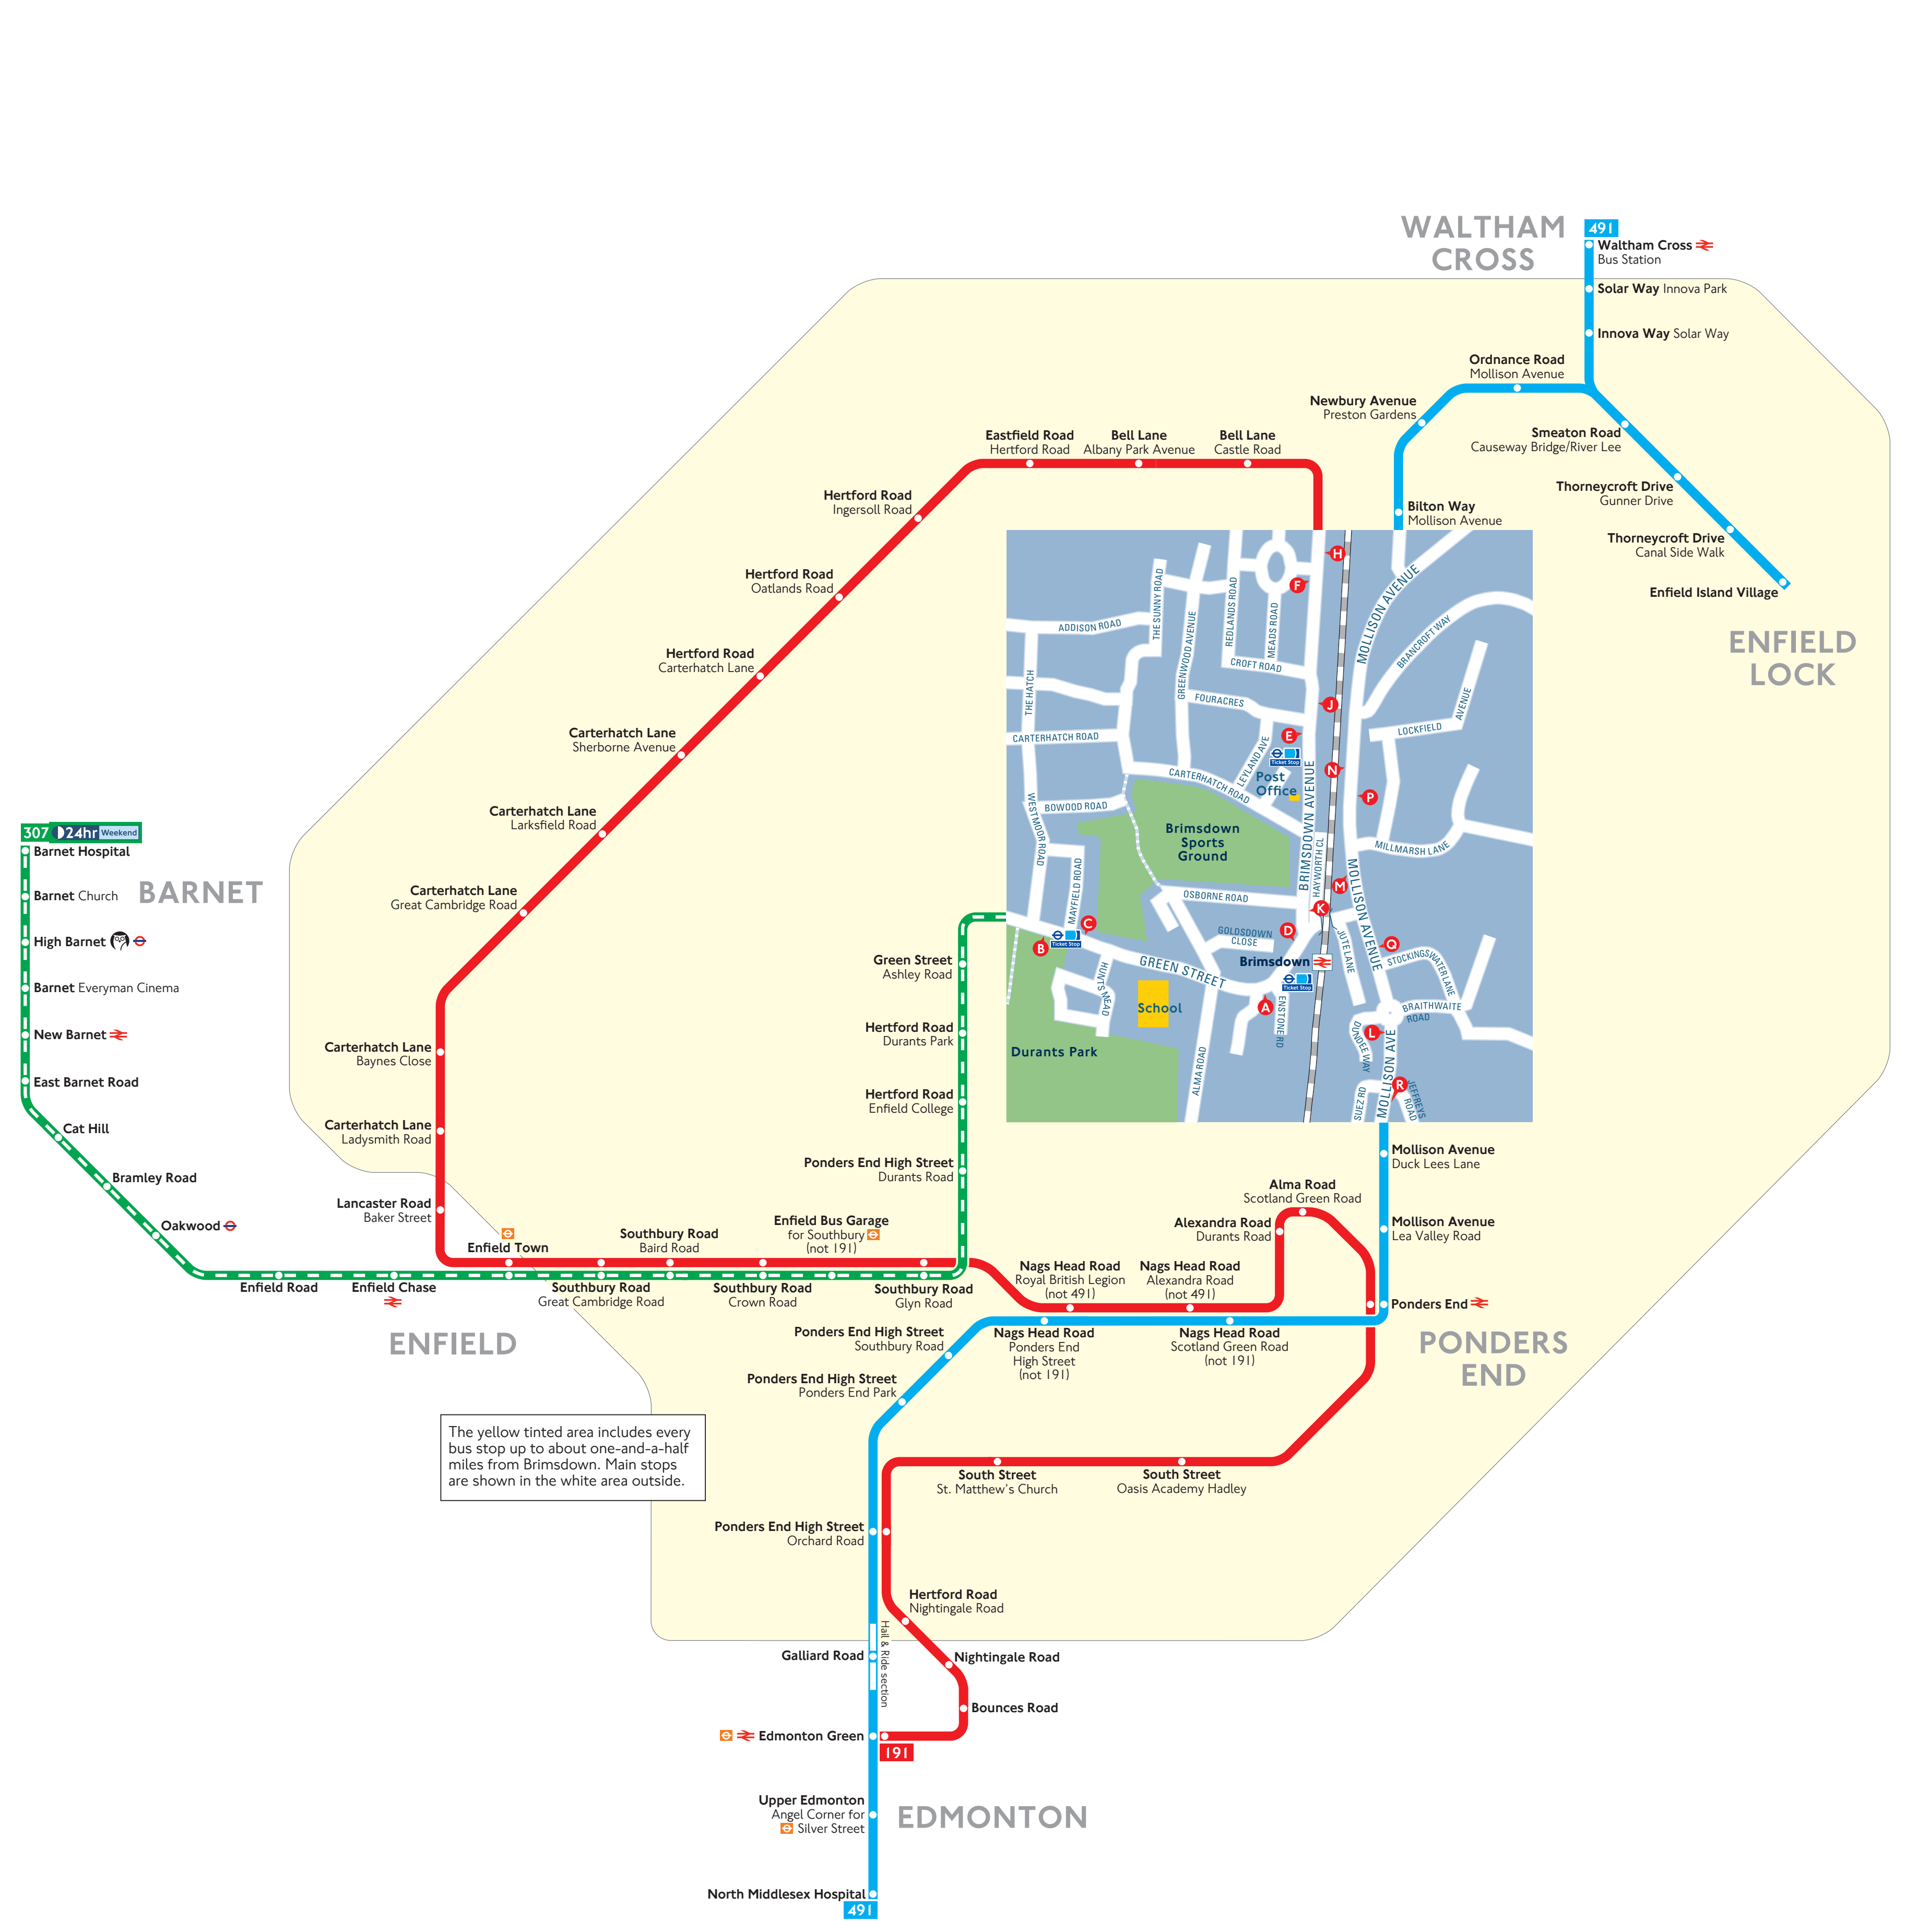

Bus map

Destination finder

Destination	Bus routes	Bus stops
A		
Alexandra Road		
Alma Road Scotland Green Road		
Angel Corner		
B		
Barnet Church		
Barnet Everyman Cinema		
Barnet Hospital		
Bell Lane Albany Park Avenue and Castle Road		
Bilton Way Mollison Avenue		
Bounces Road		
Bramley Road		
C		
Carterhatch Lane		
Cat Hill		
E		
East Barnet Road		
Eastfield Road Hertford Road		
Edmonton Green		
Enfield Bus Garage for Southbury		
Enfield Chase		
Enfield Island Village		
Enfield Road		
Enfield Town		

Destination	Bus routes	Bus stops
C		
Gaillard Road		
Green Street Ashby Road		
H		
Hertford Road Carterhatch Lane, Ingensoll Road and Oatlands Road		
Hertford Road		
Durants Park and Enfield College		
Hertford Road Nightingale Road		
High Barnet		
I		
Innova Way Solar Way		
L		
Lancaster Road Baker Street		
M		
Mollison Avenue		
N		
Nags Head Road		
New Barnet		
Newbury Avenue Preston Gardens		
Nightingale Road		
North Middlesex Hospital		
O		
Oakwood		
Ordnance Road Mollison Avenue		

Destination	Bus routes	Bus stops
P		
Ponders End		
Ponders End High Street		
Durants Road		
Ponders End High Street		
Ponders End High Street		
Ponders End High Street		
Ponders End Park and Southbury Road		
S		
Silver Street		
Smeaton Road		
Causeway Bridge/River Lee		
Solar Way Innova Park		
Southbury Road		
South Street		
T		
Thornycroft Drive		
U		
Upper Edmonton		
Angel Corner for Silver Street		
W		
Waltham Cross Bus Station		

Route finder

Bus route	Towards	Bus stops
191	Edmonton Green	●●●
307	Barnet	●●●
491	North Middlesex Hospital	●●●
491	Waltham Cross	●●●

Key

Ways to pay

National Rail Enquiries

Online nationalrail.co.uk

NRE App

Free National Rail Enquiries app for iOS and Android

Social Media

facebook.com/nationalraileng
@nationalraileng

Contact Centre

0345 48 49 50
Calls cost no more than calls to geographic numbers (01 or 02) and may be recorded.

Traintracker™ Text

Taxis

Book a London Taxi

Dial-A-Cab – 020 7253 5000
Radio Taxis – 020 7272 0272
There is a charge when booking by phone, and other terms and conditions may vary, so please check when booking.

Transport for London

Online

www.tfl.gov.uk

24 hour Travel Information