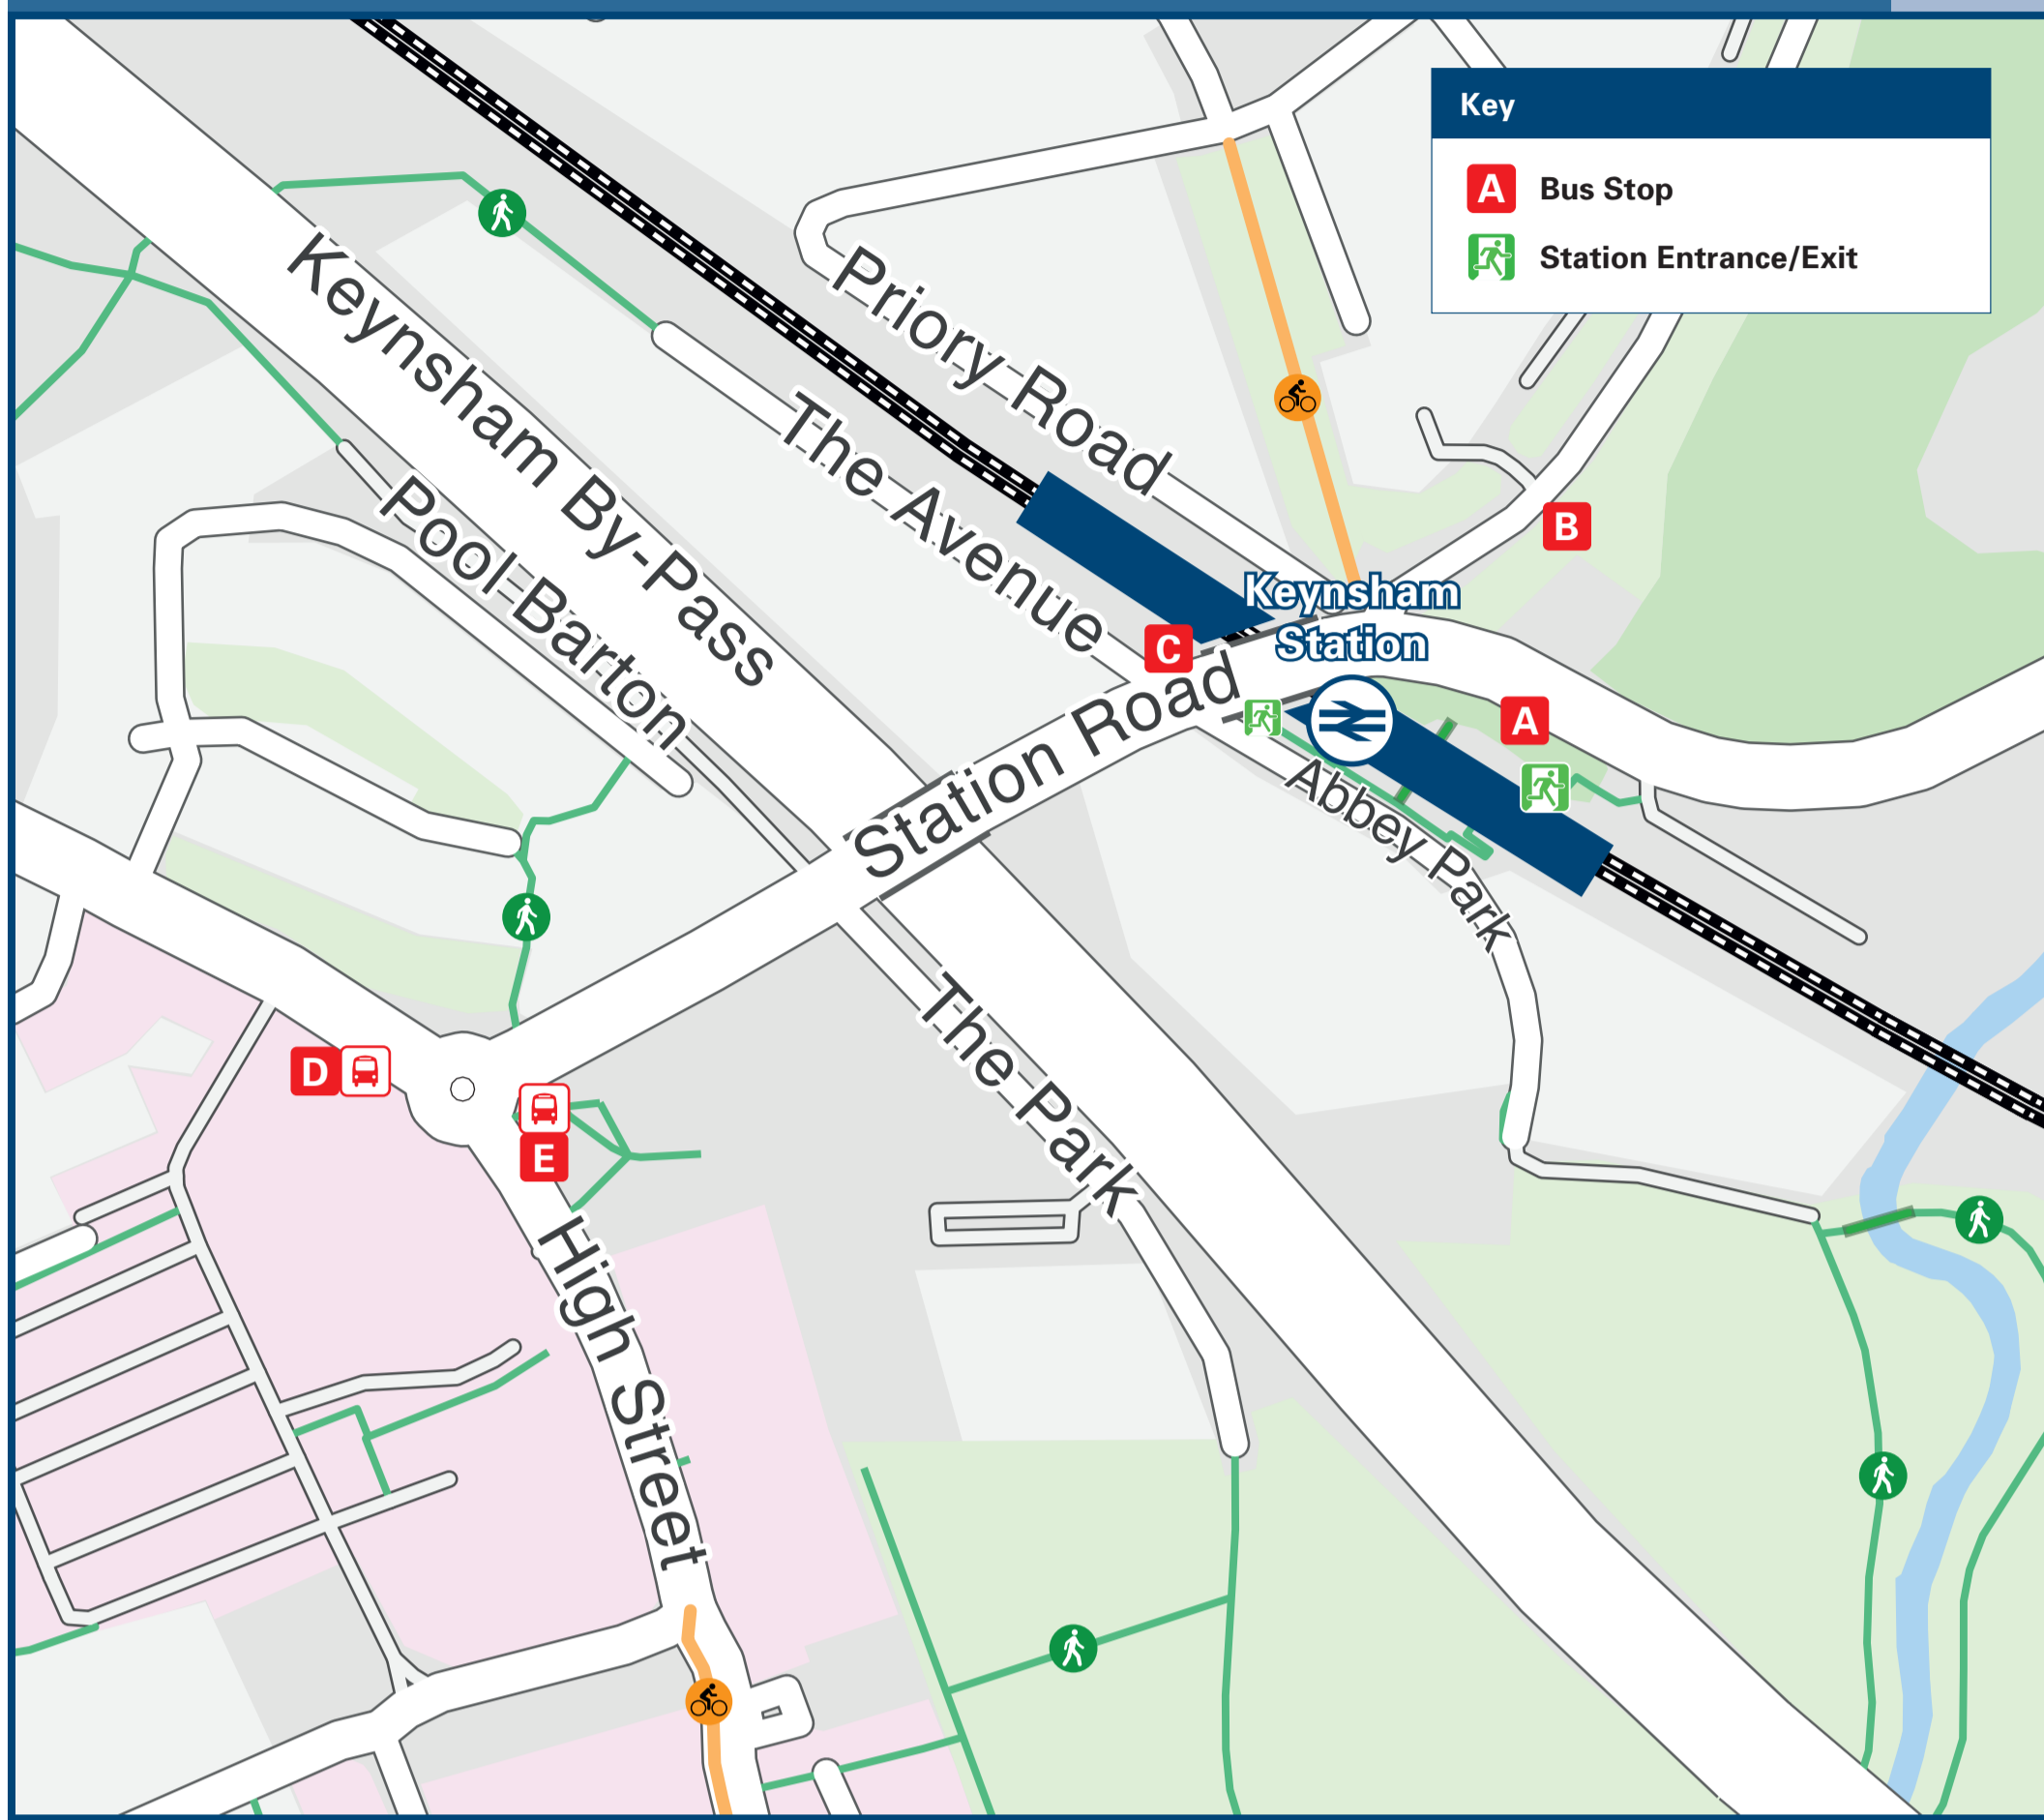

Keynsham Station

Onward Travel Information

Buses

Rail Replacement Bus stops are by Keynsham Church (stops D and E on the Bus Map) Stop D towards Bristol, and stop E towards Bath.