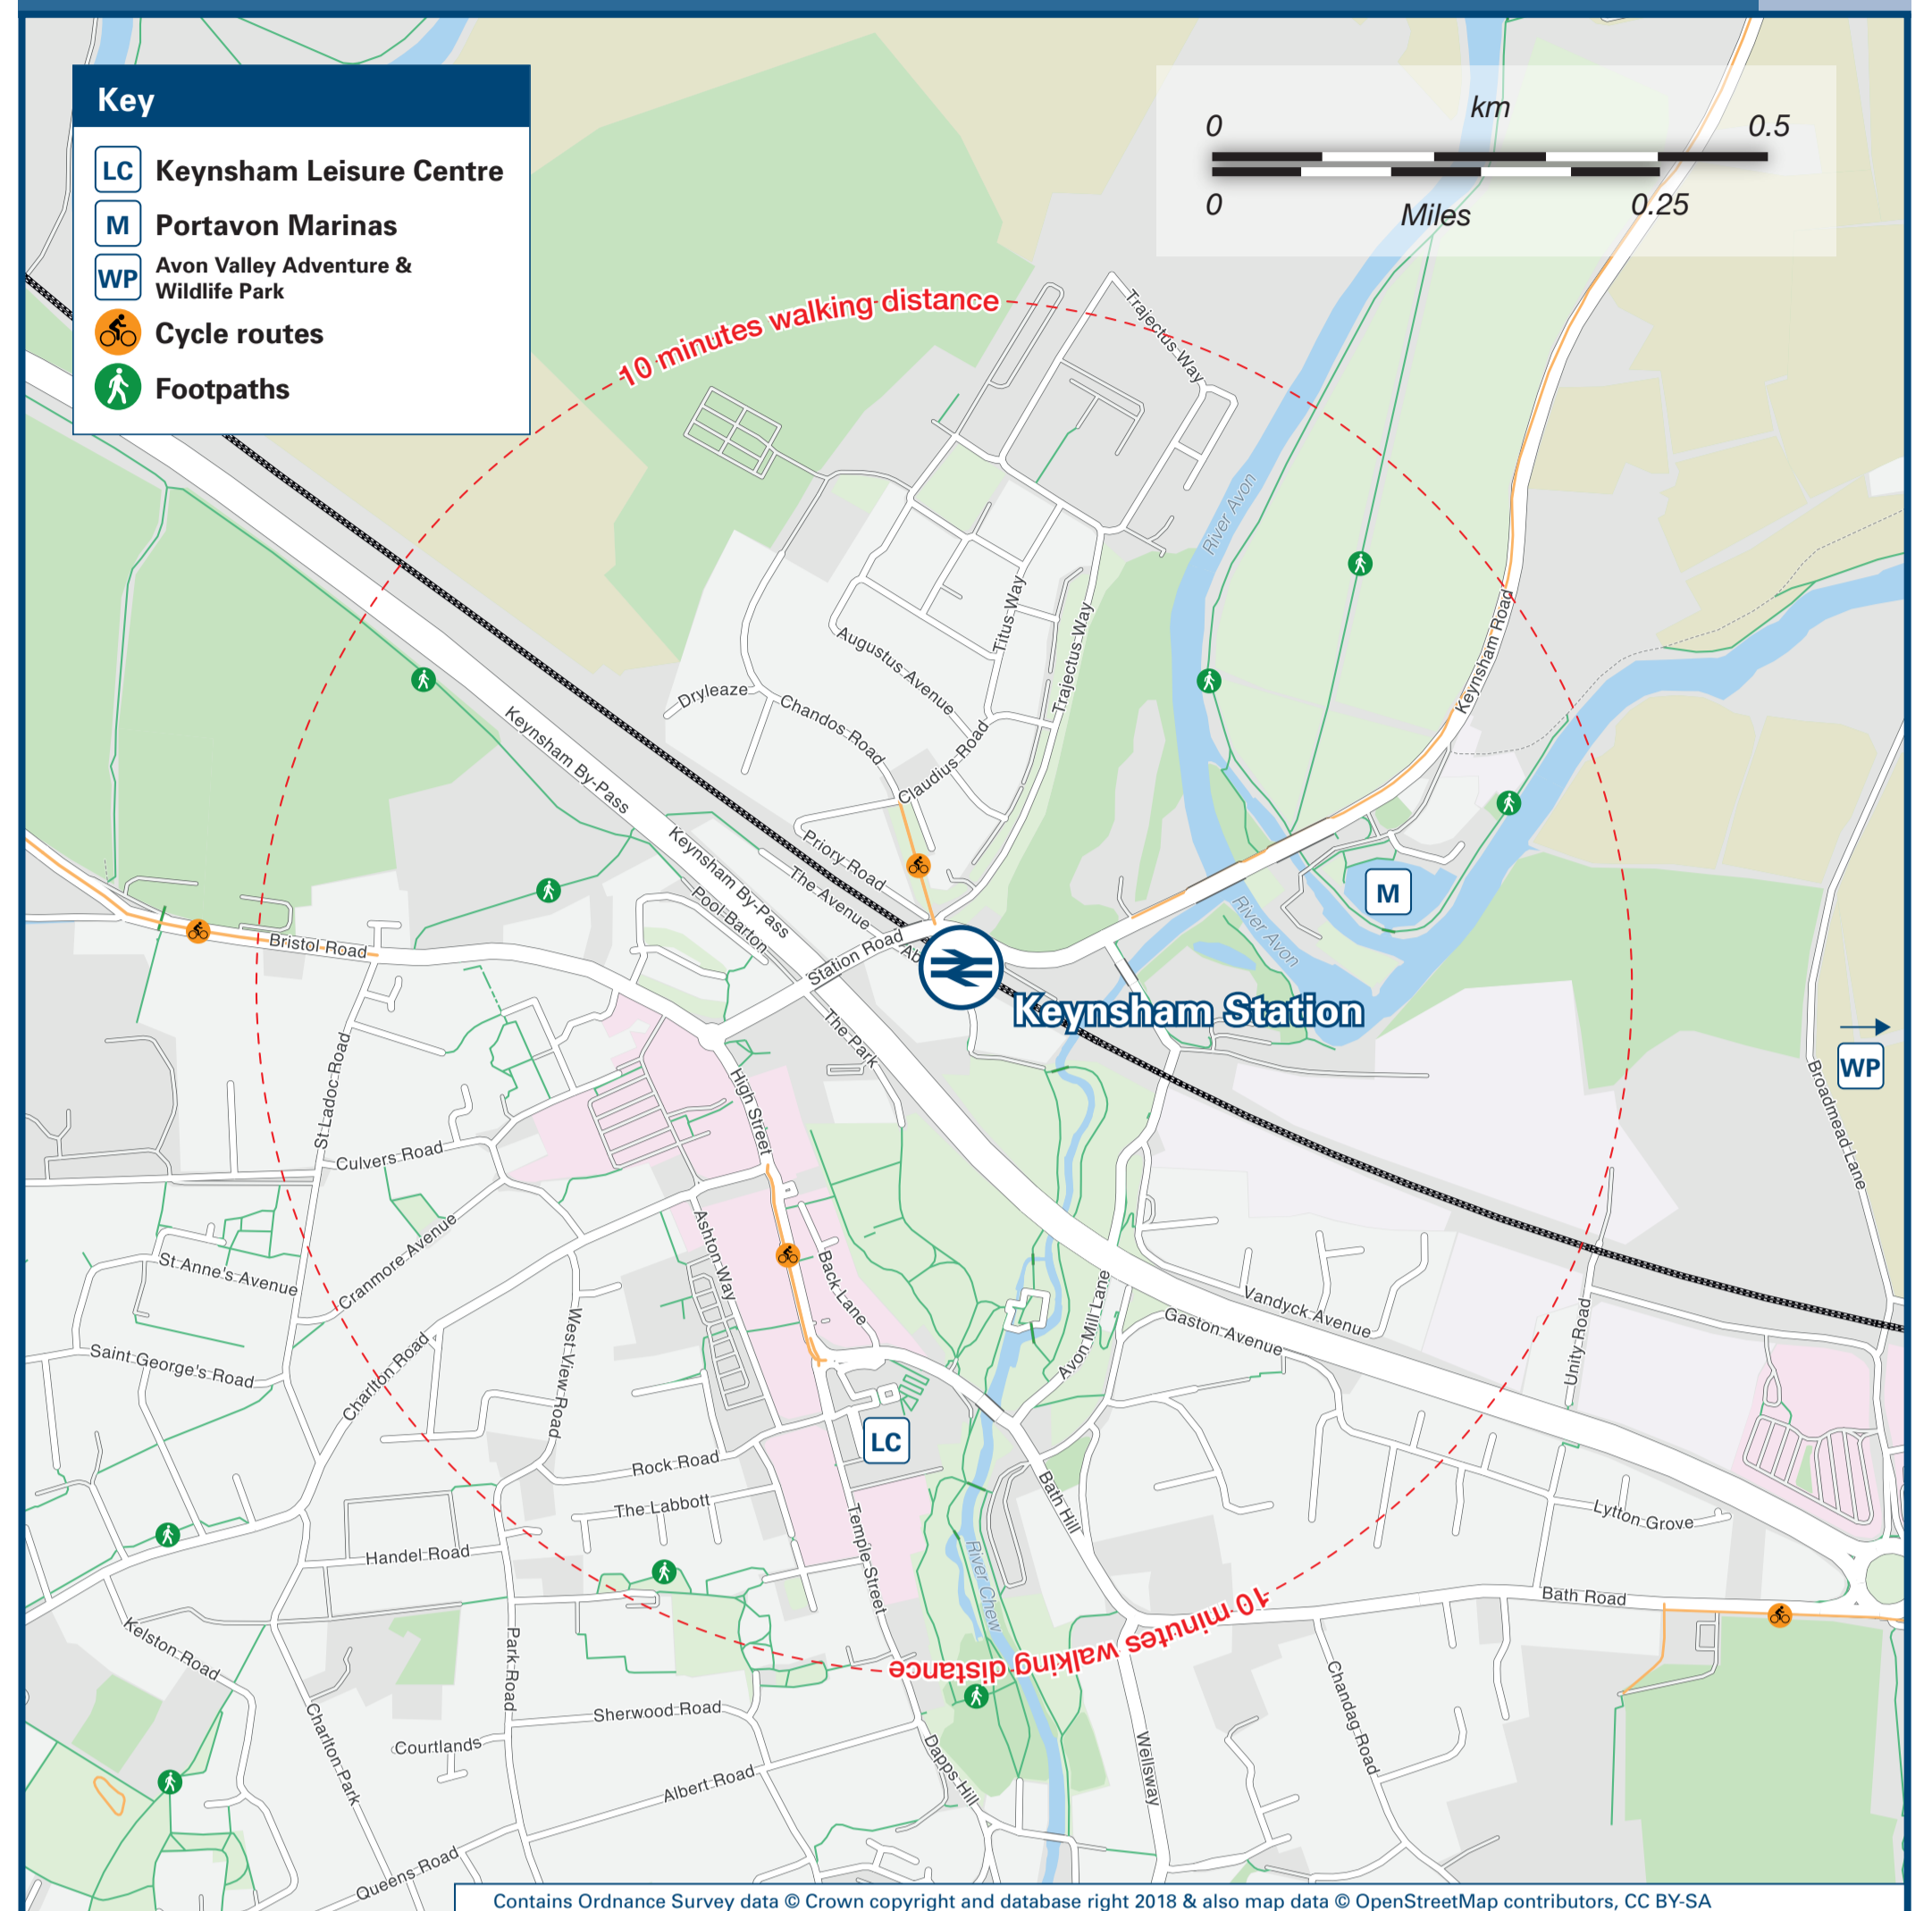

Local area map

Main destinations by bus

(Data correct at October 2019)

DESTINATION	BUS ROUTES	BUS STOP
Bath City Centre	19A	A E
	A4, 39	E
Bilbie Green	349	D
Brislington	39, 178, A4	D
	349	E
Bristol City Centre	39, 178	D
	349	E
Bristol Airport	A4	D
Bristol Parkway	19A	C
Bristol Temple Meads	39, 178	D
	349	E
Cribbs Causeway	19A	C
Downend	19A	C
Eastville	17	C
Farmborough	178	E
Fishponds	17	C
Frenchay	19A	C
Hallatrow	178	E

DESTINATION	BUS ROUTES	BUS STOP
Hanham	17	C
Hengrove	A4	D
High Littleton	178	E
Highridge	A4	D
Hillfields	17	C
Keynsham - Chandag Estate	663*	B E
	178**	E
Keynsham - Park Estate	349	E
	665*	B E
Kingswood	17, 19A	C
Longwell Green	17	C
Marksbury	178	E
Midsomer Norton	178	E
Newton St Loe	19A	A E
	A4, 39	E
North Common	19A	C
Oldland Common	19A	C
Paulton	178	E

DESTINATION	BUS ROUTES	BUS STOP
Radstock	178	E
	19A	A E
Saltford	39, A4	E
	664*	B E
Southmead Hospital	17	C
Staple Hill	17, 19A	C
Timsbury	178	E
Willsbridge (for Avon Valley Railway)	17, 19A	C
UWE Frenchay Campus	19A	C

Notes

Bus routes 17, 39 and A4 operate daily.
Bus routes 19A and 178 operate Mondays to Saturdays, only. No Sunday services.
* Bus routes 663, 664, 665 run a limited service, Mondays to Saturdays, only. No Sunday service.
** Bus route 178 operates along Wells Way and does not pass through the centre of the Chandag Estate.
Direct trains operate to this destination from this station.

Taxis

Keynsham Station has no taxi rank or cab office. Advance booking is essential, please consider using the following local operators: (Inclusion of this number doesn't represent any endorsement of the taxi firm)

KMJ Taxis
0117 986 9800

Keynsham Cars
0117 986 8444

Further information about all onward travel

Local Cycle Info bathnes.gov.uk For more information about cycle routes.	National Cycle Info sustrans.org.uk Sustrans is the UK's leading sustainable transport charity.	Bus Times See timetable displays at bus stops. www.traveline.info 0871 200 22 33 call cost 13p per minute plus your phone company's access charge	NextBuses Find the bus times for your stop. Search for a bus stop by entering a postcode, street & town or a stop name & town.	PlusBus plusbus.info A discount price 'bus pass' that you buy with your train ticket. It gives you unlimited bus travel around your chosen town, on participating buses.

National Rail Enquiries

Online nationalrail.co.uk	NRE App Free National Rail Enquiries app for iOS and Android	Social Media facebook.com/nationalrailenq @nationalrailenq	Alert Me You can sign up to Alert Me messages on the National Rail Enquiries website where you can receive train and platform notifications directly to your smart phone. nationalrail.co.uk/alertme	Contact Centre 03457 48 49 50 Calls cost no more than calls to geographic numbers (01 or 02) and may be recorded.	PlusBike nationalrail.co.uk/plusbike For more information.

National Rail
Britain's train companies working together