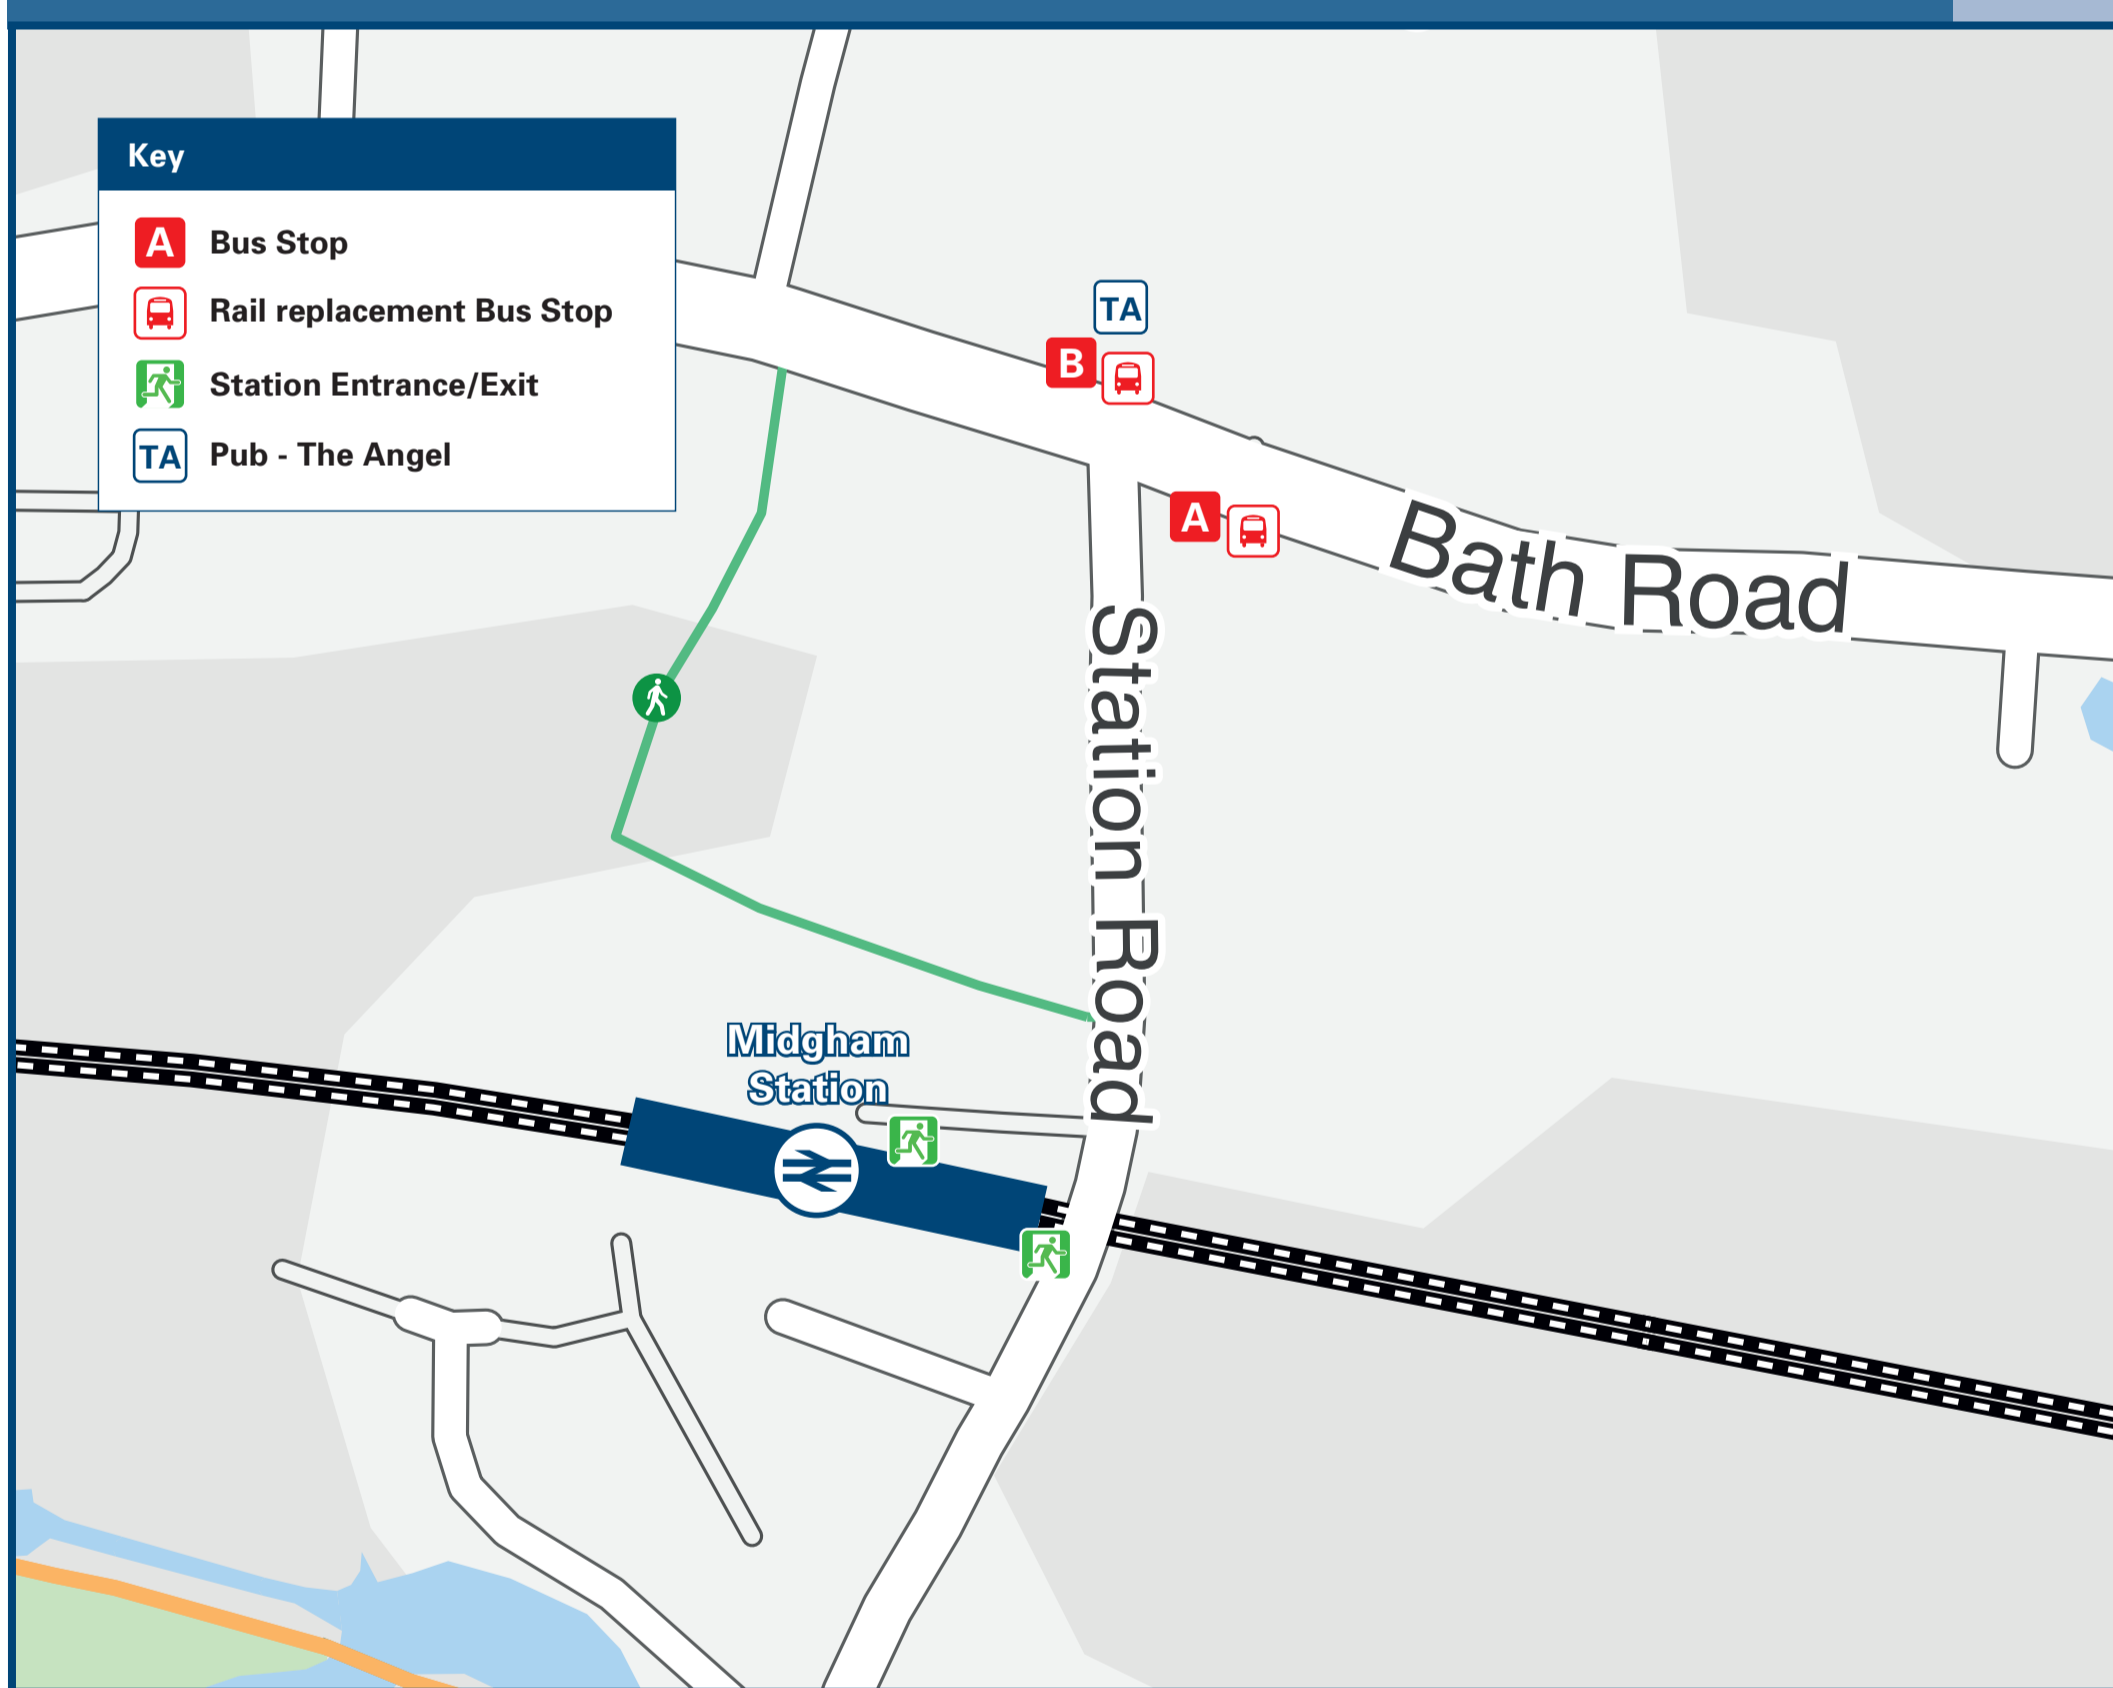

# Midgham Station

## Local area map

## Buses

Rail replacement buses/coaches depart from bus stops on the Bath Road (A4) near the The Angel Public House - Stop A towards Newbury and Stop B towards Reading.

## Main destinations by bus

(Data correct at September 2019)

DESTINATION	BUS ROUTES	BUS STOP
Aldermaston Wharf (for Kennet & Avon Canal)	Jet Black 1	B
Arlington Business Park (Theale)	Jet Black 1	B
Calcot (Sainsbury's)	Jet Black 1	B
Colthrop	Jet Black 1	A
Lower Padworth	Jet Black 1	B
Midgham Village (Bath Road)	Jet Black 1	A
Newbury Town Centre	Jet Black 1	A
Newbury (Turnpike Estate)	Jet Black 1	A
Reading (Prospect Park - Bath Road)	Jet Black 1	B
Reading (Town Centre)	Jet Black 1	B
Thatcham	Jet Black 1	A
Theale	Jet Black 1	B
West Berkshire Community Hospital	Jet Black 1	A