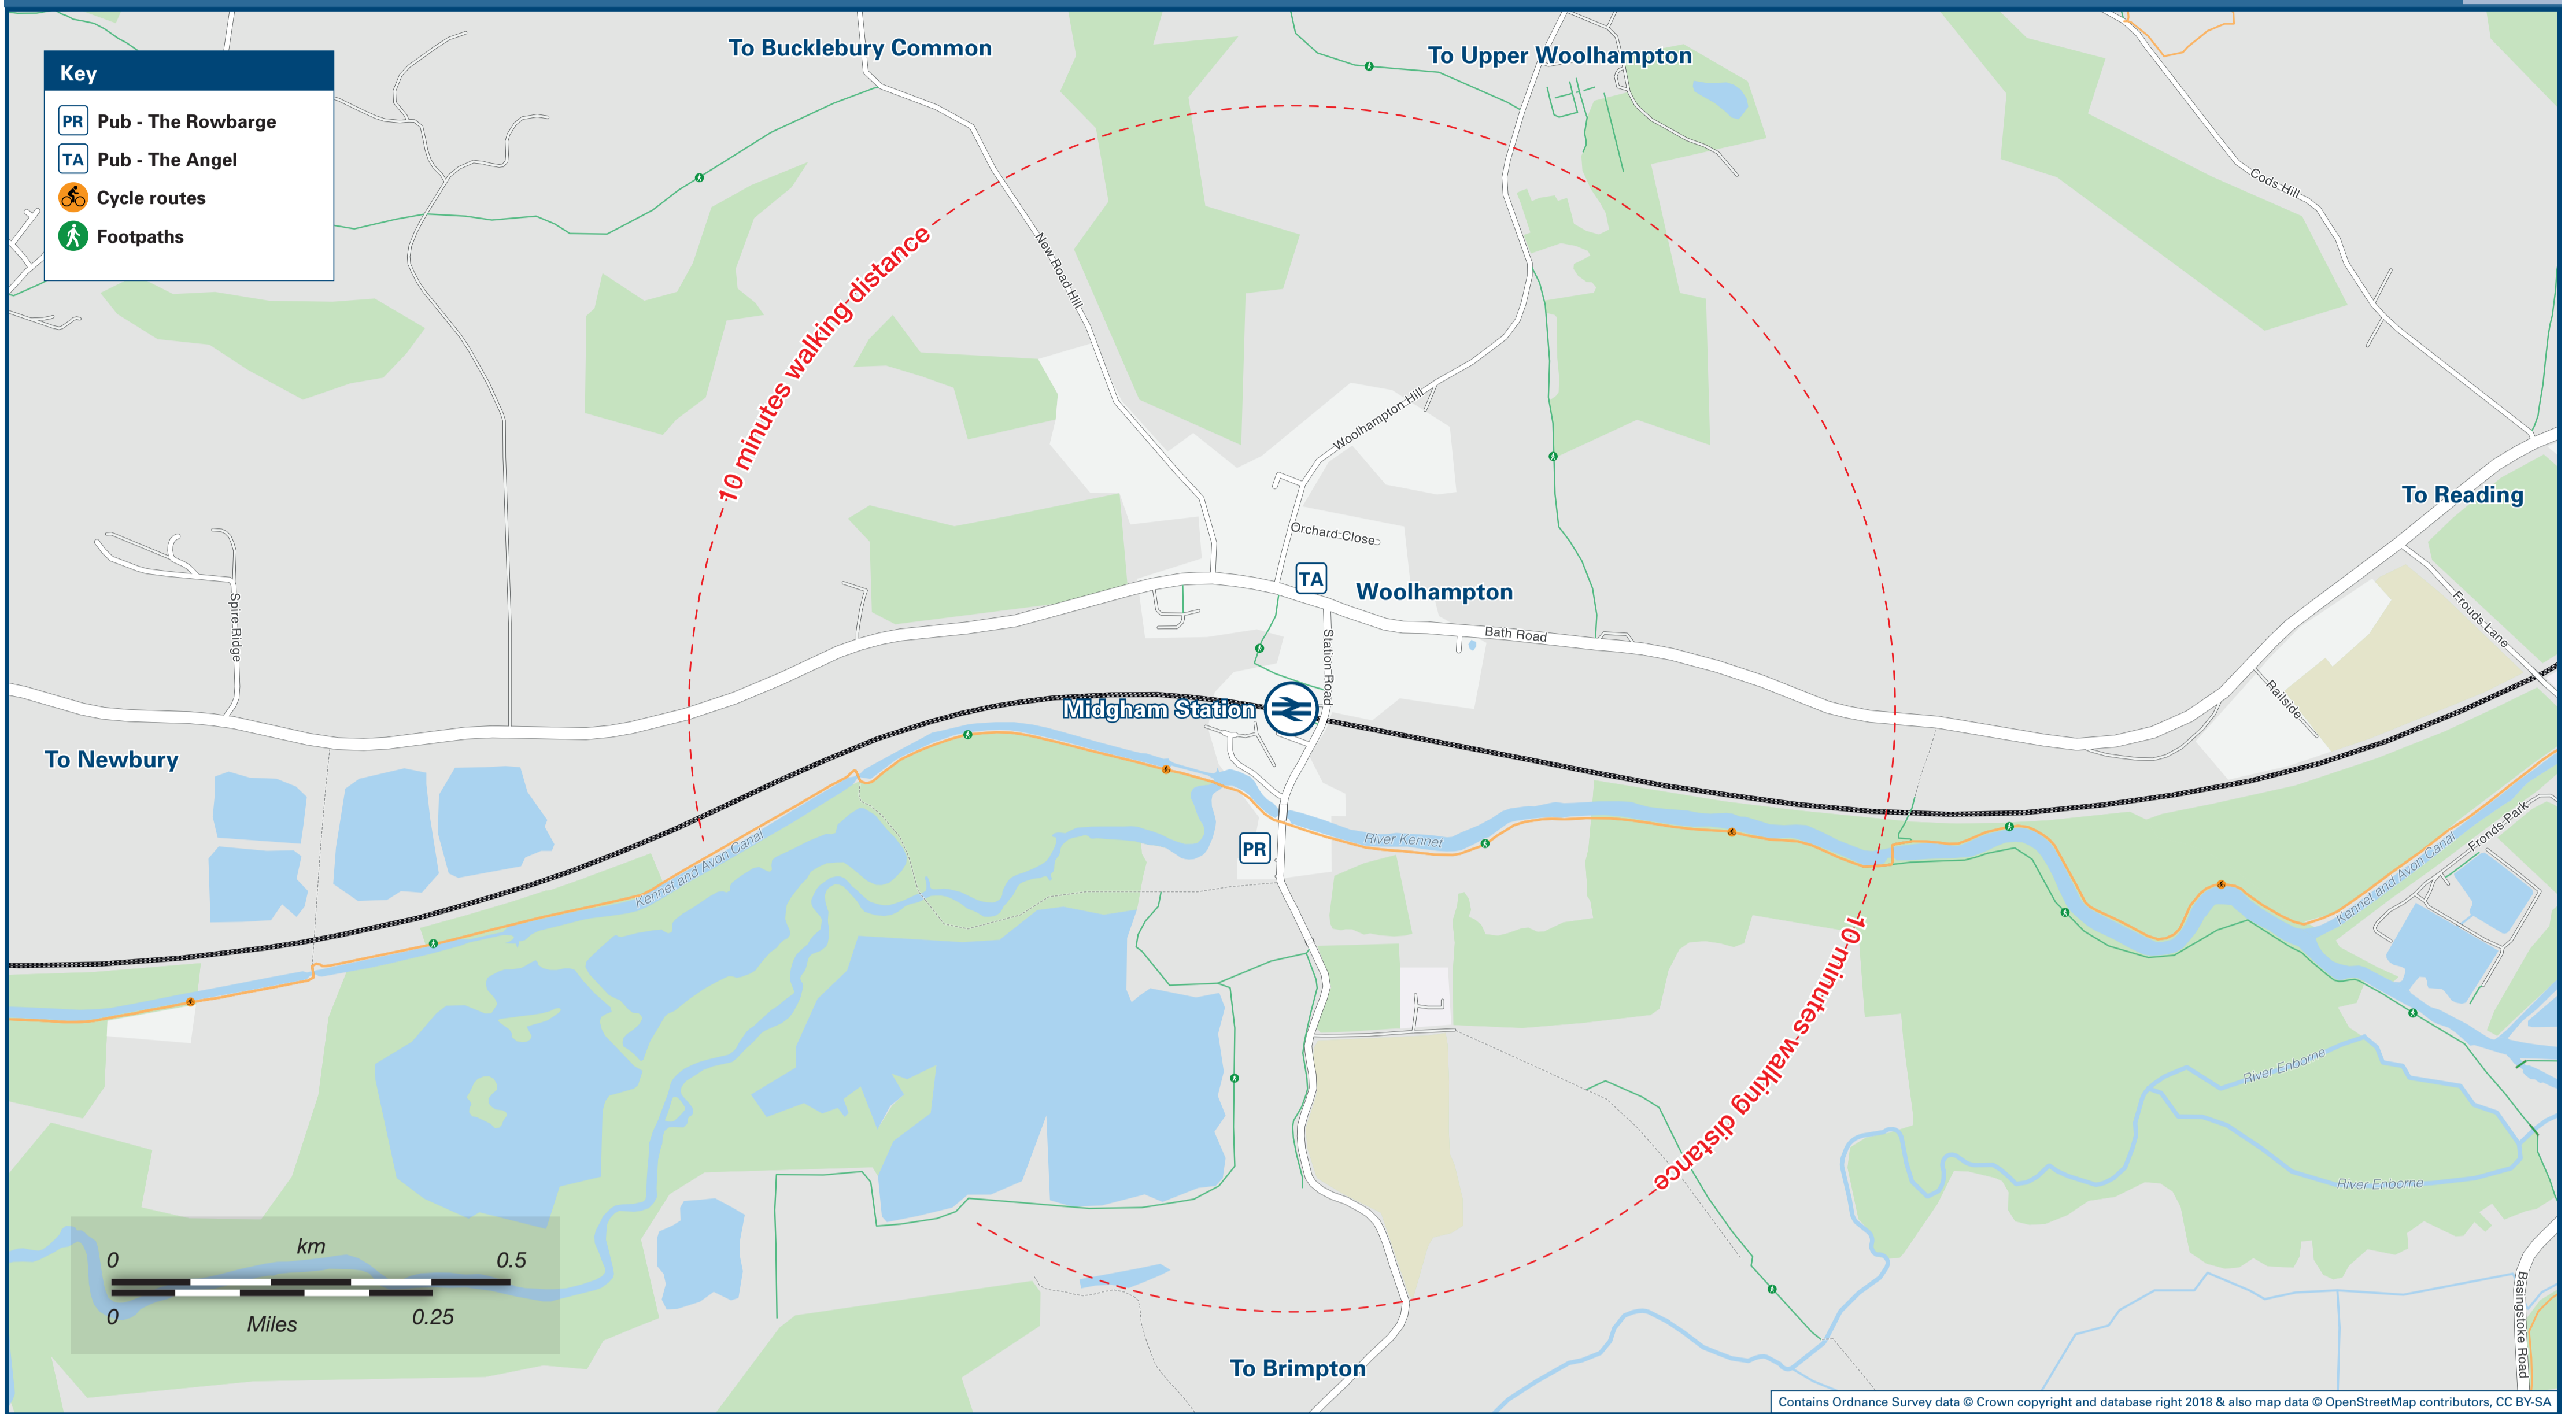

# Midgham Station

## Local area map

## Buses

Rail replacement buses/coaches depart from bus stops on the Bath Road (A4) near the The Angel Public House - Stop A towards Newbury and Stop B towards Reading.

## Main destinations by bus

(Data correct at September 2019)

DESTINATION	BUS ROUTES	BUS STOP
Aldermaston Wharf (for Kennet & Avon Canal)	Jet Black 1	B
Arlington Business Park (Theale)	Jet Black 1	B
Calcot (Sainsbury's)	Jet Black 1	B
Colthrop	Jet Black 1	A
Lower Padworth	Jet Black 1	B
Midgham Village (Bath Road)	Jet Black 1	A
Newbury Town Centre	Jet Black 1	A
Newbury (Turnpike Estate)	Jet Black 1	A
Reading (Prospect Park - Bath Road)	Jet Black 1	B
Reading (Town Centre)	Jet Black 1	B
Thatcham	Jet Black 1	A
Theale	Jet Black 1	B
West Berkshire Community Hospital	Jet Black 1	A