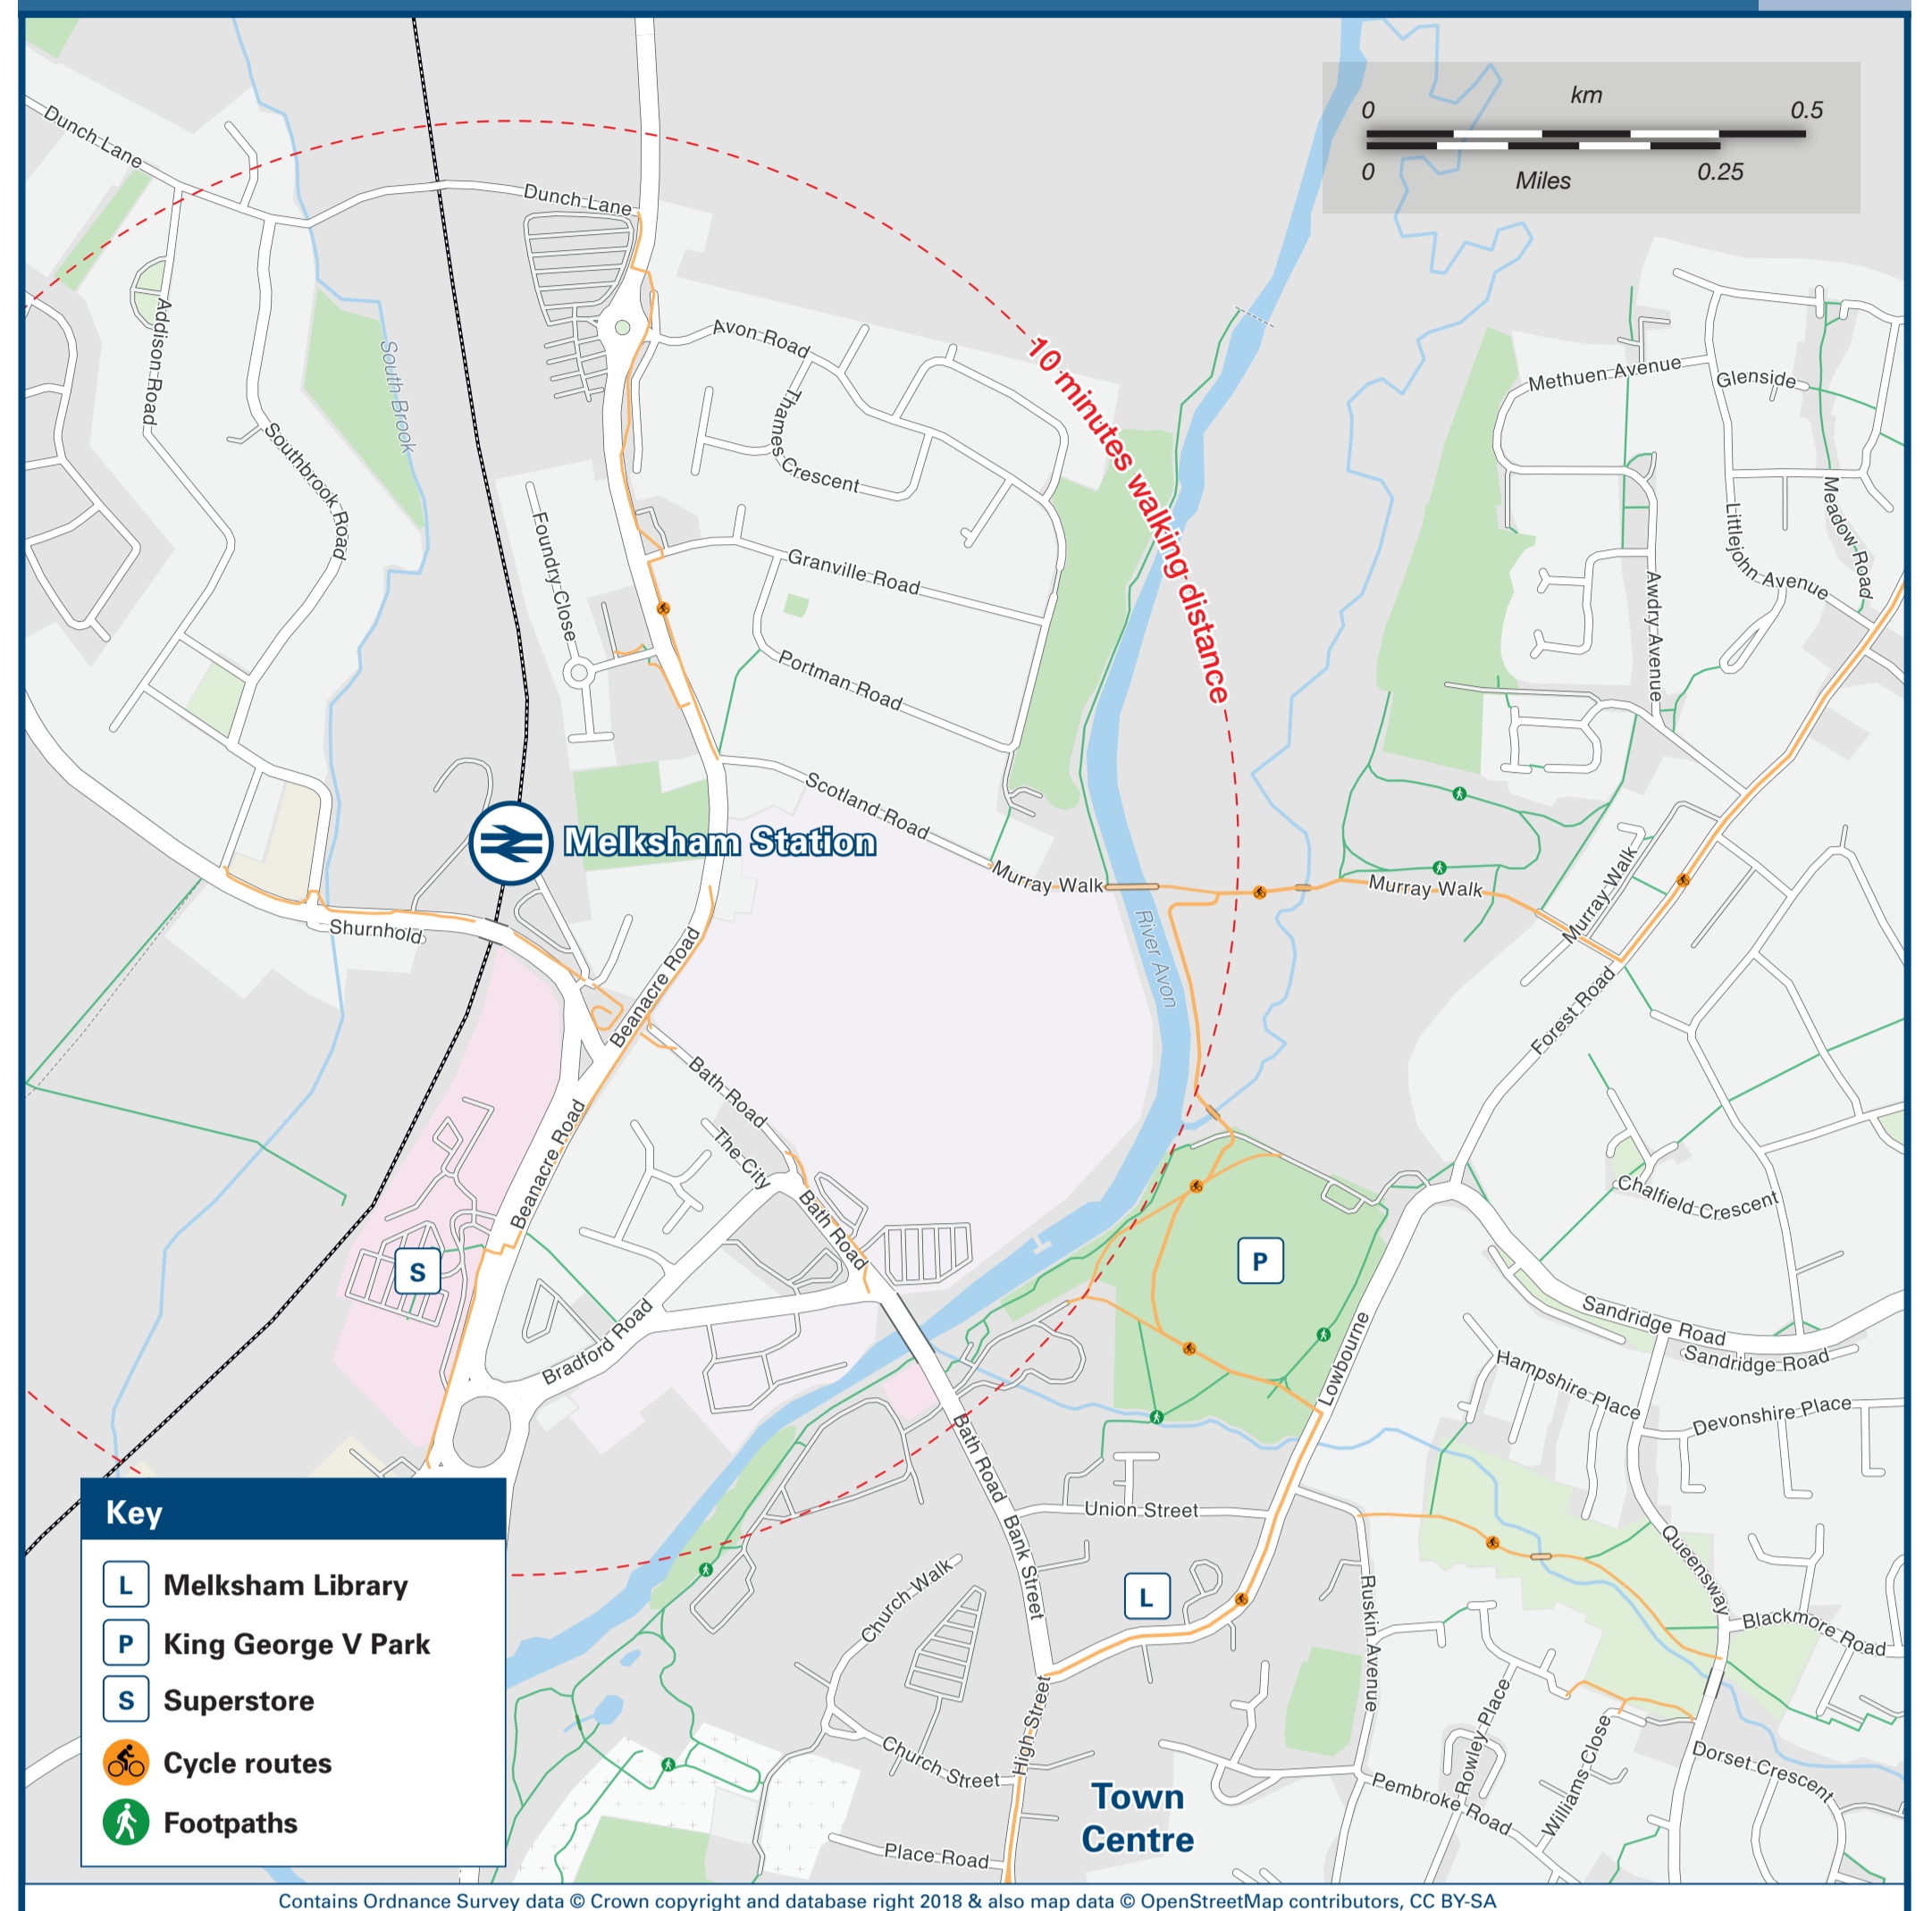

Melksham Station

Onward Travel Information

Buses

Rail replacement buses/coaches depart from the station car park.

Local area map

Main destinations by bus

(Data correct at September 2019)

DESTINATION	BUS ROUTES	BUS STOP
Ashley	D3, X72	A
Atworth	D3, X72	A
Bath	D3, X72	A
Batheaston	D3, X72	A
Bathford	D3, X72	A
Beanacre	X34	C
Berryfields (Semington Road)	X34	D F
Bowerhill	D3, X72	B F
Box	D3, X72	A
Bradford-on-Avon	69	B G
Broughton Gifford	68, 69	B G
Calne #	X76*	B F
Chippenham (& Community Hospital) Ⓜ	X34	C
Corsham	68, 69	H
Devizes	D3, X72	B F
Easterton	D3, X72	B F
Frome Ⓜ	X34	D F
Hilperton / Hilperton Marsh	X34	D F
Holt	68, 69	B G

DESTINATION	BUS ROUTES	BUS STOP
Kingsdown	X72	A
Lackham (for Wiltshire College)	X34	C
Lacock (for Lacock Abbey & Fox Talbot Museum)	X34	C
Market Lavington	D3, X72	B F
Marlborough ##	X76*	B F
Melksham (Blackmore Road / Queensway)	14 D3	H F B F
Melksham (Eastern Way, for Rugby & Football Ground)	15	H F
Melksham (Town Centre / Market Place)	10 - 15 minutes walk from this station - see Local area map 68, 69, D3, X72 14, 15 X34	B F H F D F
Melksham Forest	D3 14	B F H F
Melksham Hospital (Spa Road)	14, 15 X72	H F B F
Potterne	D3, X72	B F
Purpitt	68, 69, D3	A