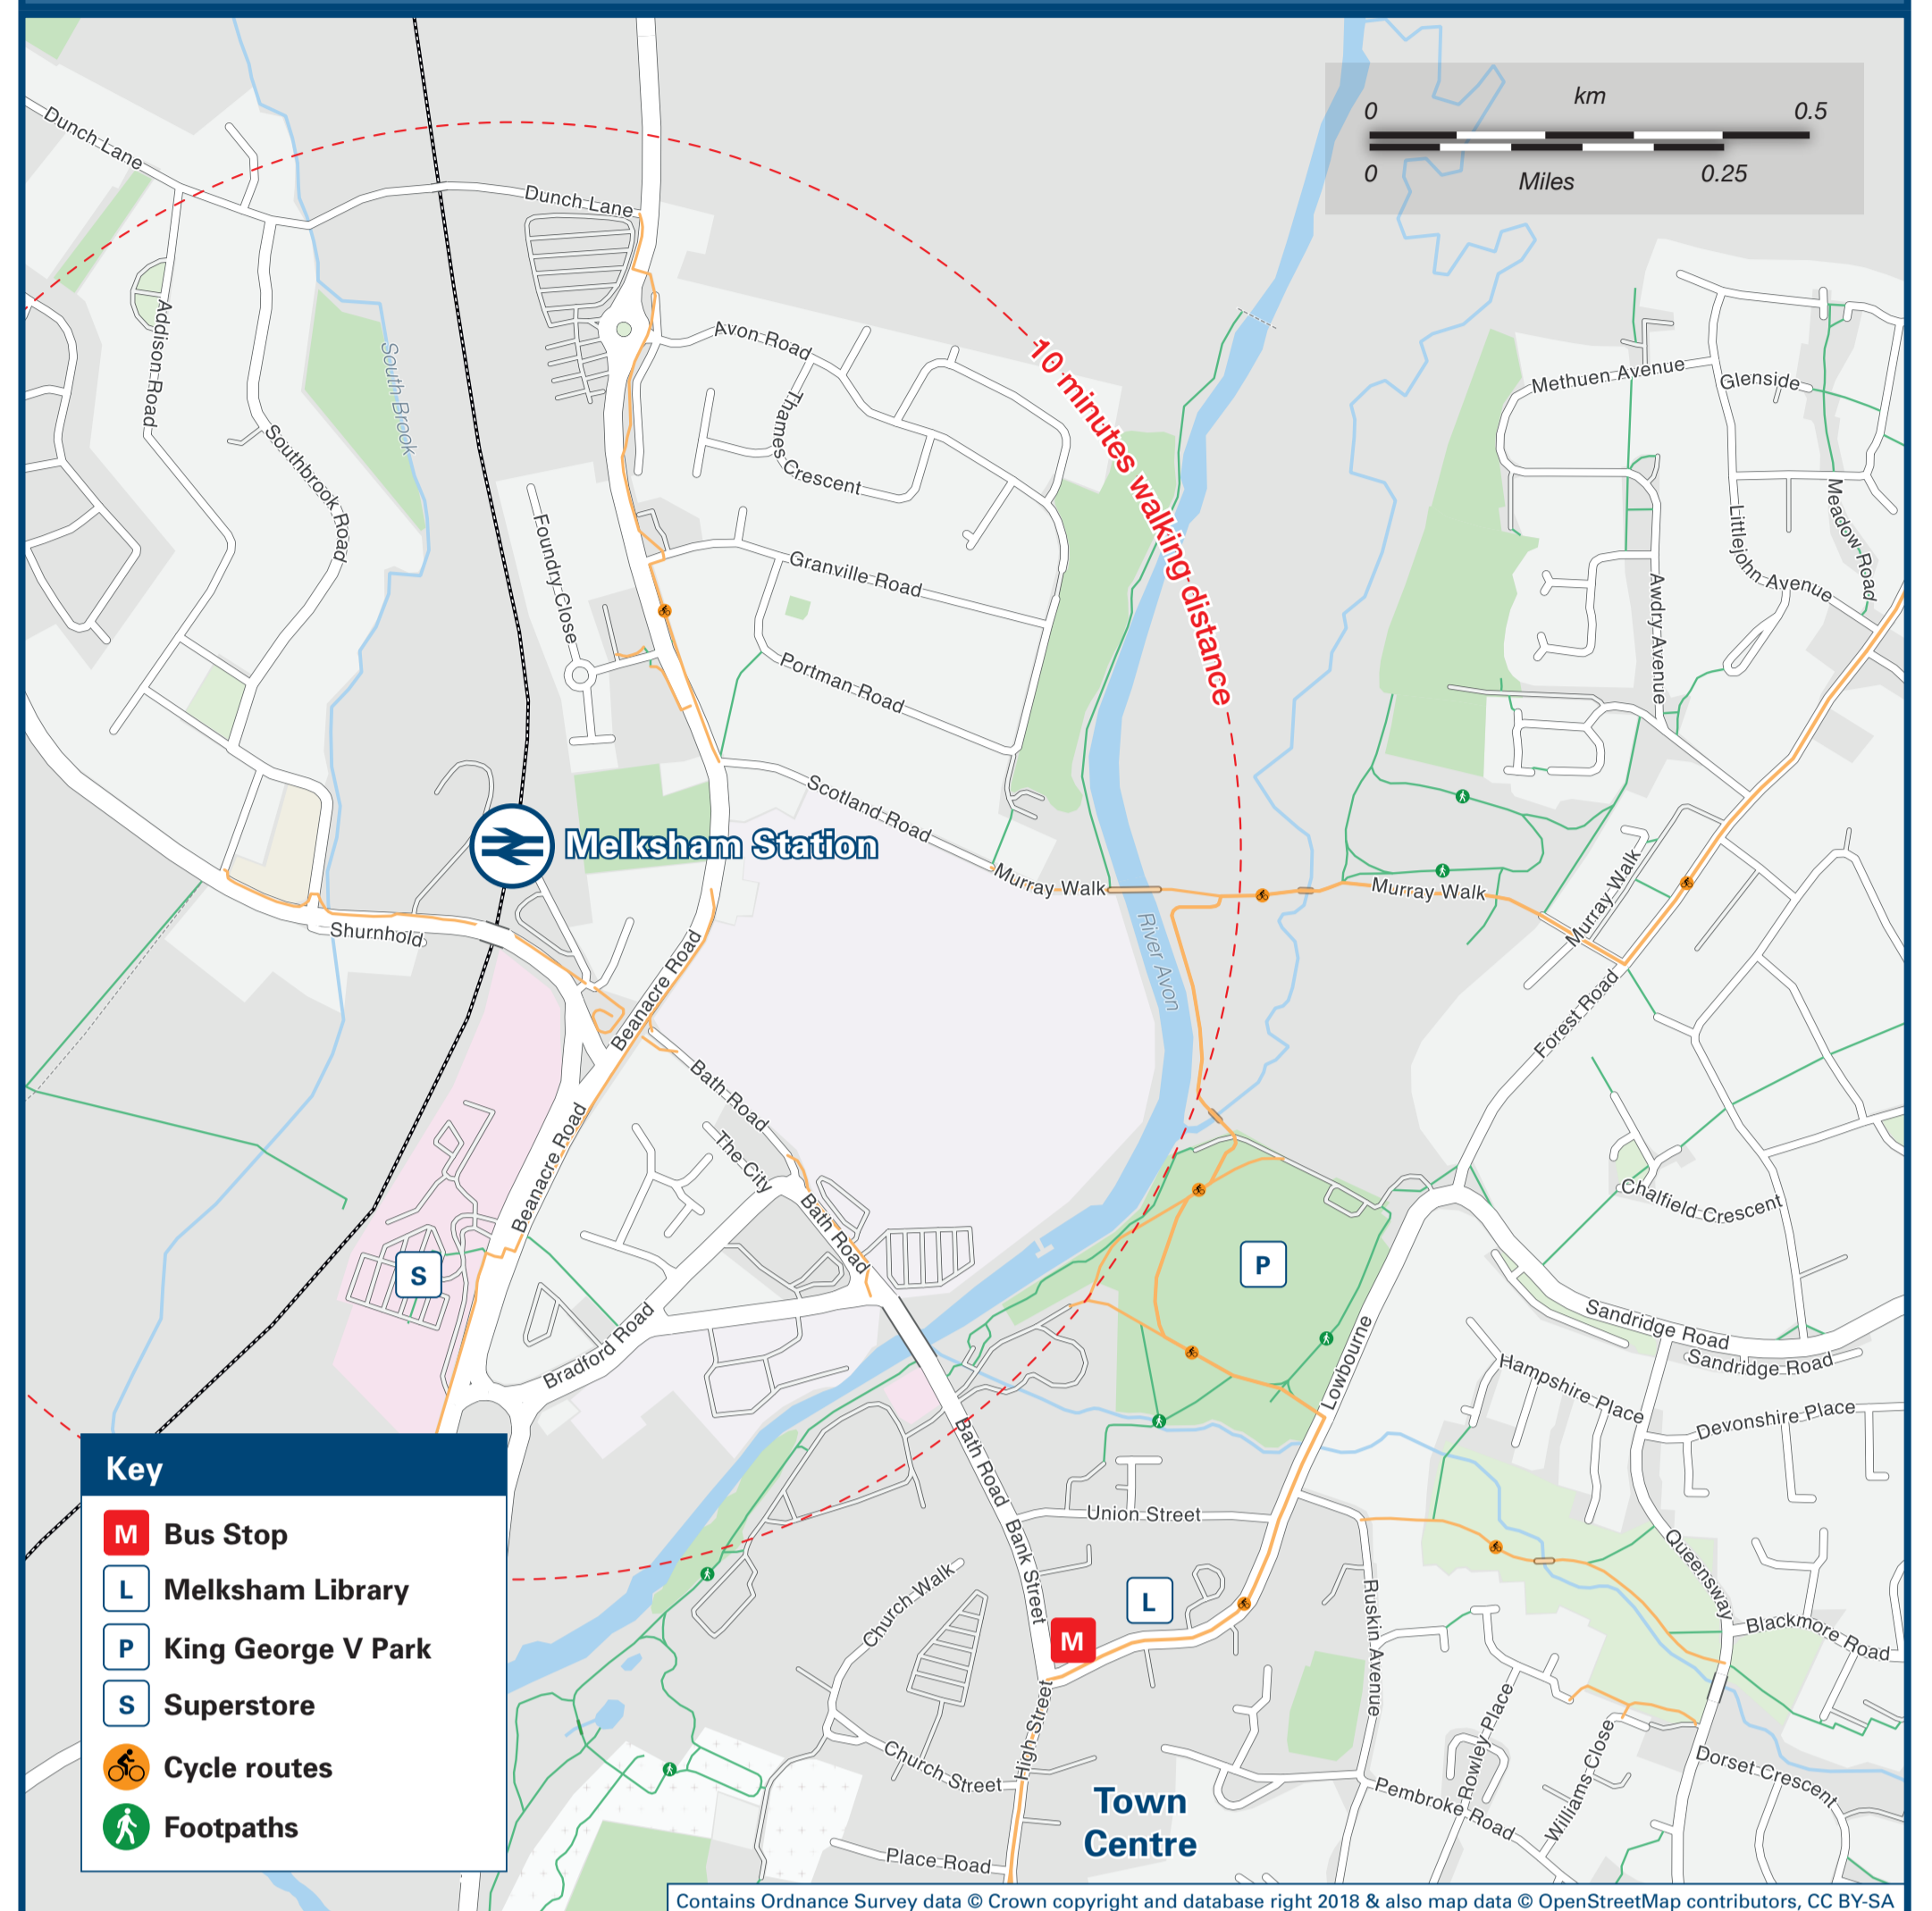

Local area map

Main destinations by bus

(Data correct at December 2018)

DESTINATION	BUS ROUTES	BUS STOP
Ashley	D3, X72	A
Atworth	D3, X72	A
Bath	D3, X72	A
Batheaston	D3, X72	A
Bathford	D3, X72	A
Beanacre	X34	C
Berryfields (Semington Road)	X34	D F
Bowerhill	D3, X72	B F M
Box	D3, X72	A
Bradford-on-Avon	69(Zig Zag)	B G
Broughton Gifford	68(Zig Zag), 69(Zig Zag)	B G
Chippenham (& Community Hospital)	X34	C
Corsham	68(Zig Zag), 69(Zig Zag)	H
Devizes	D3, X72	B F M
Easterton	D3, X72	B F M
Frome	X34	D F
Hilperton/Hilperton Marsh	X34	D F

DESTINATION	BUS ROUTES	BUS STOP
Holt	68(Zig Zag), 69(Zig Zag)	B G
Lackham (for Wiltshire College)	X34	C
Lacock (for Lacock Abbey & Fox Talbot Museum)	X34	C
Market Lavington	D3, X72	B F M
Melksham (Blackmore Road/Queensway)	14	H F
Melksham (Thyme Road)	D3, X72	B F M
Melksham (Town Centre/Market Place)	15	H F
Melksham Forest	10 - 15 minutes walk from this station - see Local area map	
	D3, 68/69 (Zig Zag), X72	B F
	14, 15	H F
	X34	D F
	D3	B F
	14, 15	H F
Melksham Hospital (Spa Road)	14, 15	H F
	X72	B F
Potterne	D3, X72	B F M

DESTINATION	BUS ROUTES	BUS STOP
Purpitt	D3, 68/69(Zig Zag)	A
Sells Green	D3, X72	B F M
Semington	X34	D
Shaw	D3, X72	A
Staverton	68(Zig Zag), 69(Zig Zag)	B G
Trowbridge	X34	D F
Urchfont	D3, X72	B F M
West Lavington	D3, X72	B F M
Whitley	D3, X72	A

Notes

Bus route D3 operates daily, Mondays to Sundays including Bank Holidays.
Bus routes 14, 15, 68(Zig Zag), 69(Zig Zag), X34 and X72 operate Mondays to Saturdays. No Sunday services.
For bus times please see bus stop timetables or contact Traveline.
Direct trains operate to this destination from this station. Also connecting trains at Wesbury for Frome.

Taxis

Melksham station has no taxi rank or cab office. Advance booking is essential, please consider using the following local operators:
(Inclusion of this number doesn't represent any endorsement of the taxi firm)

Melksham Taxis
01225 700 000

Andy's Taxis
01225 704 426

Jims Taxis
01225 790 222

Further information about all onward travel

www.wiltshire.gov.uk Local Cycle Info |
www.sustrans.org.uk National Cycle Info |
www.traveline.info Bus Times |
www.nextbuses.mobi NextBuses |
www.plusbus.info PlusBus

National Rail Enquiries

www.nationalrail.co.uk Online |
[NRE App](https://itunes.apple.com/gb/app/nre-app/id1234567890) |
[facebook.com/nationalrailenq](https://www.facebook.com/nationalrailenq) Social |
[03457 48 49 50](tel:03457484950) Contact Centre |
[Traintracker™ Text](http://www.traintracker.com) |
[www.plusbike](http://www.plusbike.com) PlusBike