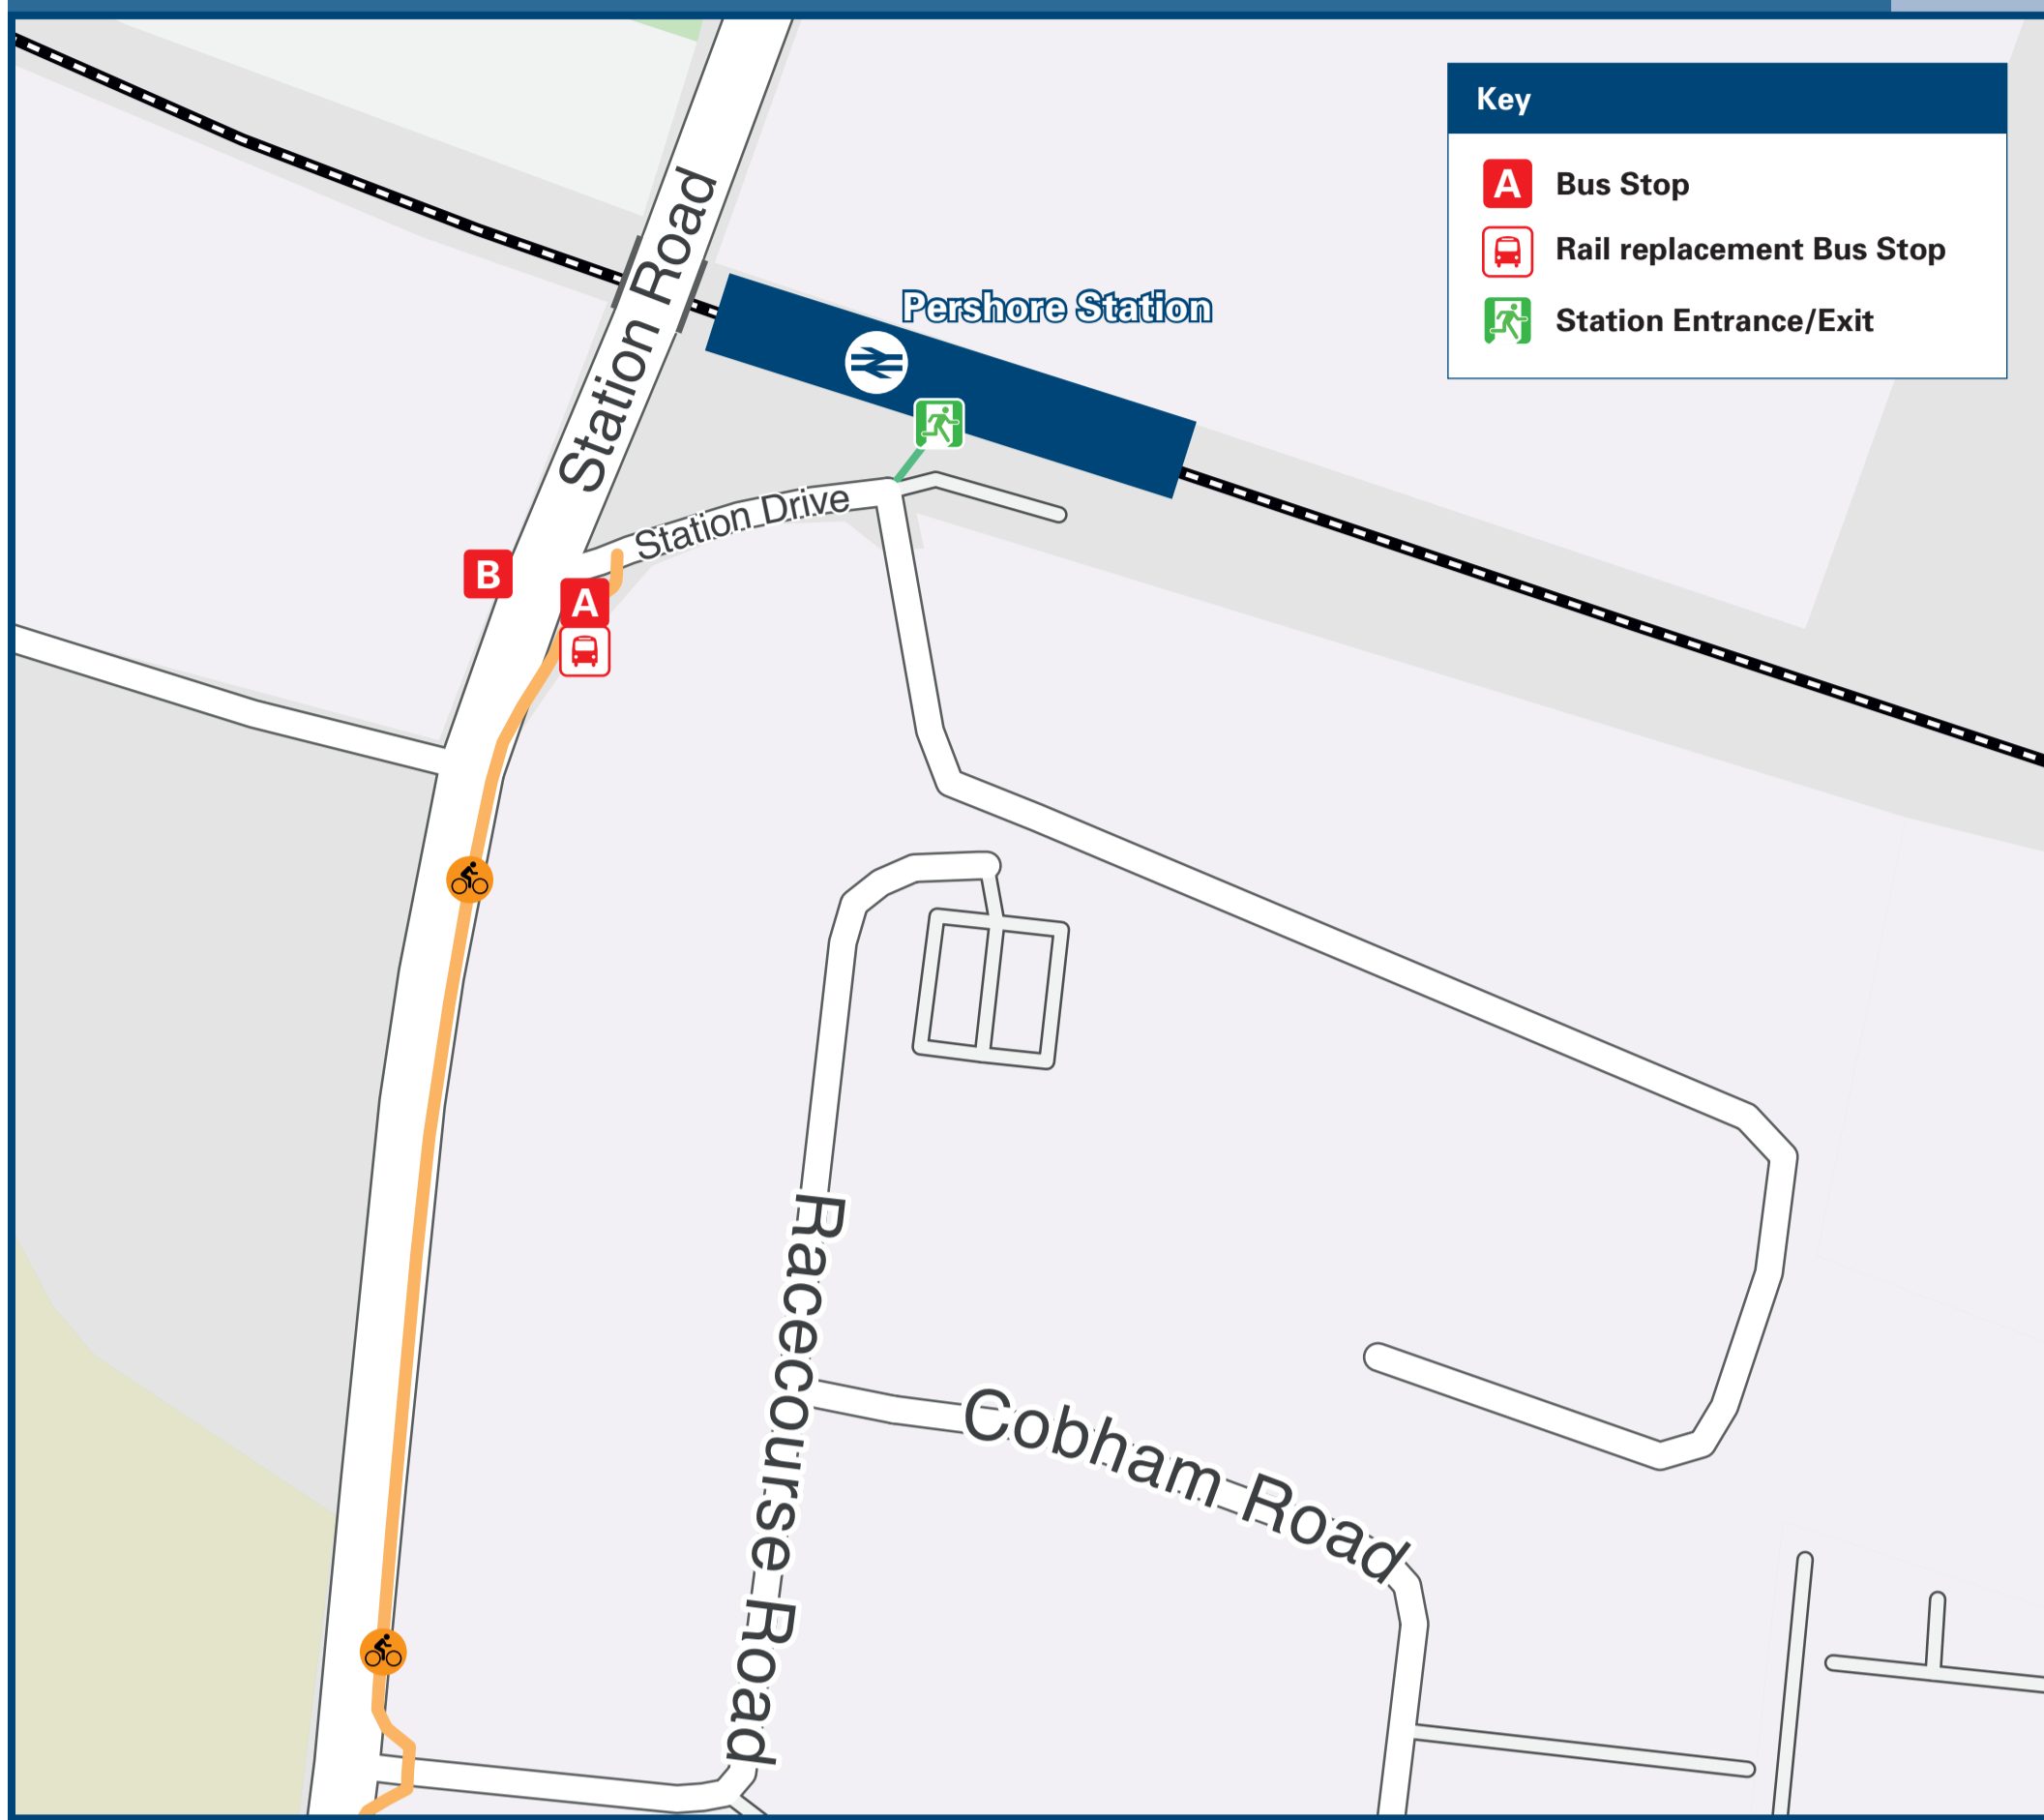

Pershore Station

Onward Travel Information

Buses

Rail replacement buses/coaches depart from the top of station drive on Station Road.

Local area map

Main destinations by bus

(Data correct at September 2019)

DESTINATION	BUS ROUTES	BUS STOP
Hinton-on-the-Green	565*	A
Inkberrow	564	B
Little Comberton	565*	A
Littleworth	53#	B
Lower Moor	51#, 564+	B
Norton	53#	B
Pershore (Abbey Estate/ Farleigh Road)	566	A
Pershore (Cherry Orchard)	566	A
Pershore (Town Centre)	51#, 53#, 565*, 566	A
Pinvin Crossroads (Post Office)	51#, 53#, 565*, 566	B
Pinvin Village (Coach & Horses)	564++, 566	B
Rous Lench	564	B
Stoulton	51#	A
	53#	B
Throckmorton	564	B
Tilesford Park	564++	B
Upper Moor	51#	B
Wadborough	53#	B
Whittington	51#	A

Direct trains operate to this destination from this station.

Additional bus services depart from Pershore Town Centre Broad Street.

It's a 20 - 25 minutes walk from this station via Station Road to Pershore Town Centre.

* Bus route 565 operates 1 journey from stop A, more buses operate from Pershore Town Centre Broad Street.

+ Bus route 564 operates Tuesdays, Thursdays and Saturdays only to this destination.

++ Bus route 564 operates Mondays, Wednesdays and Fridays only to this destination.