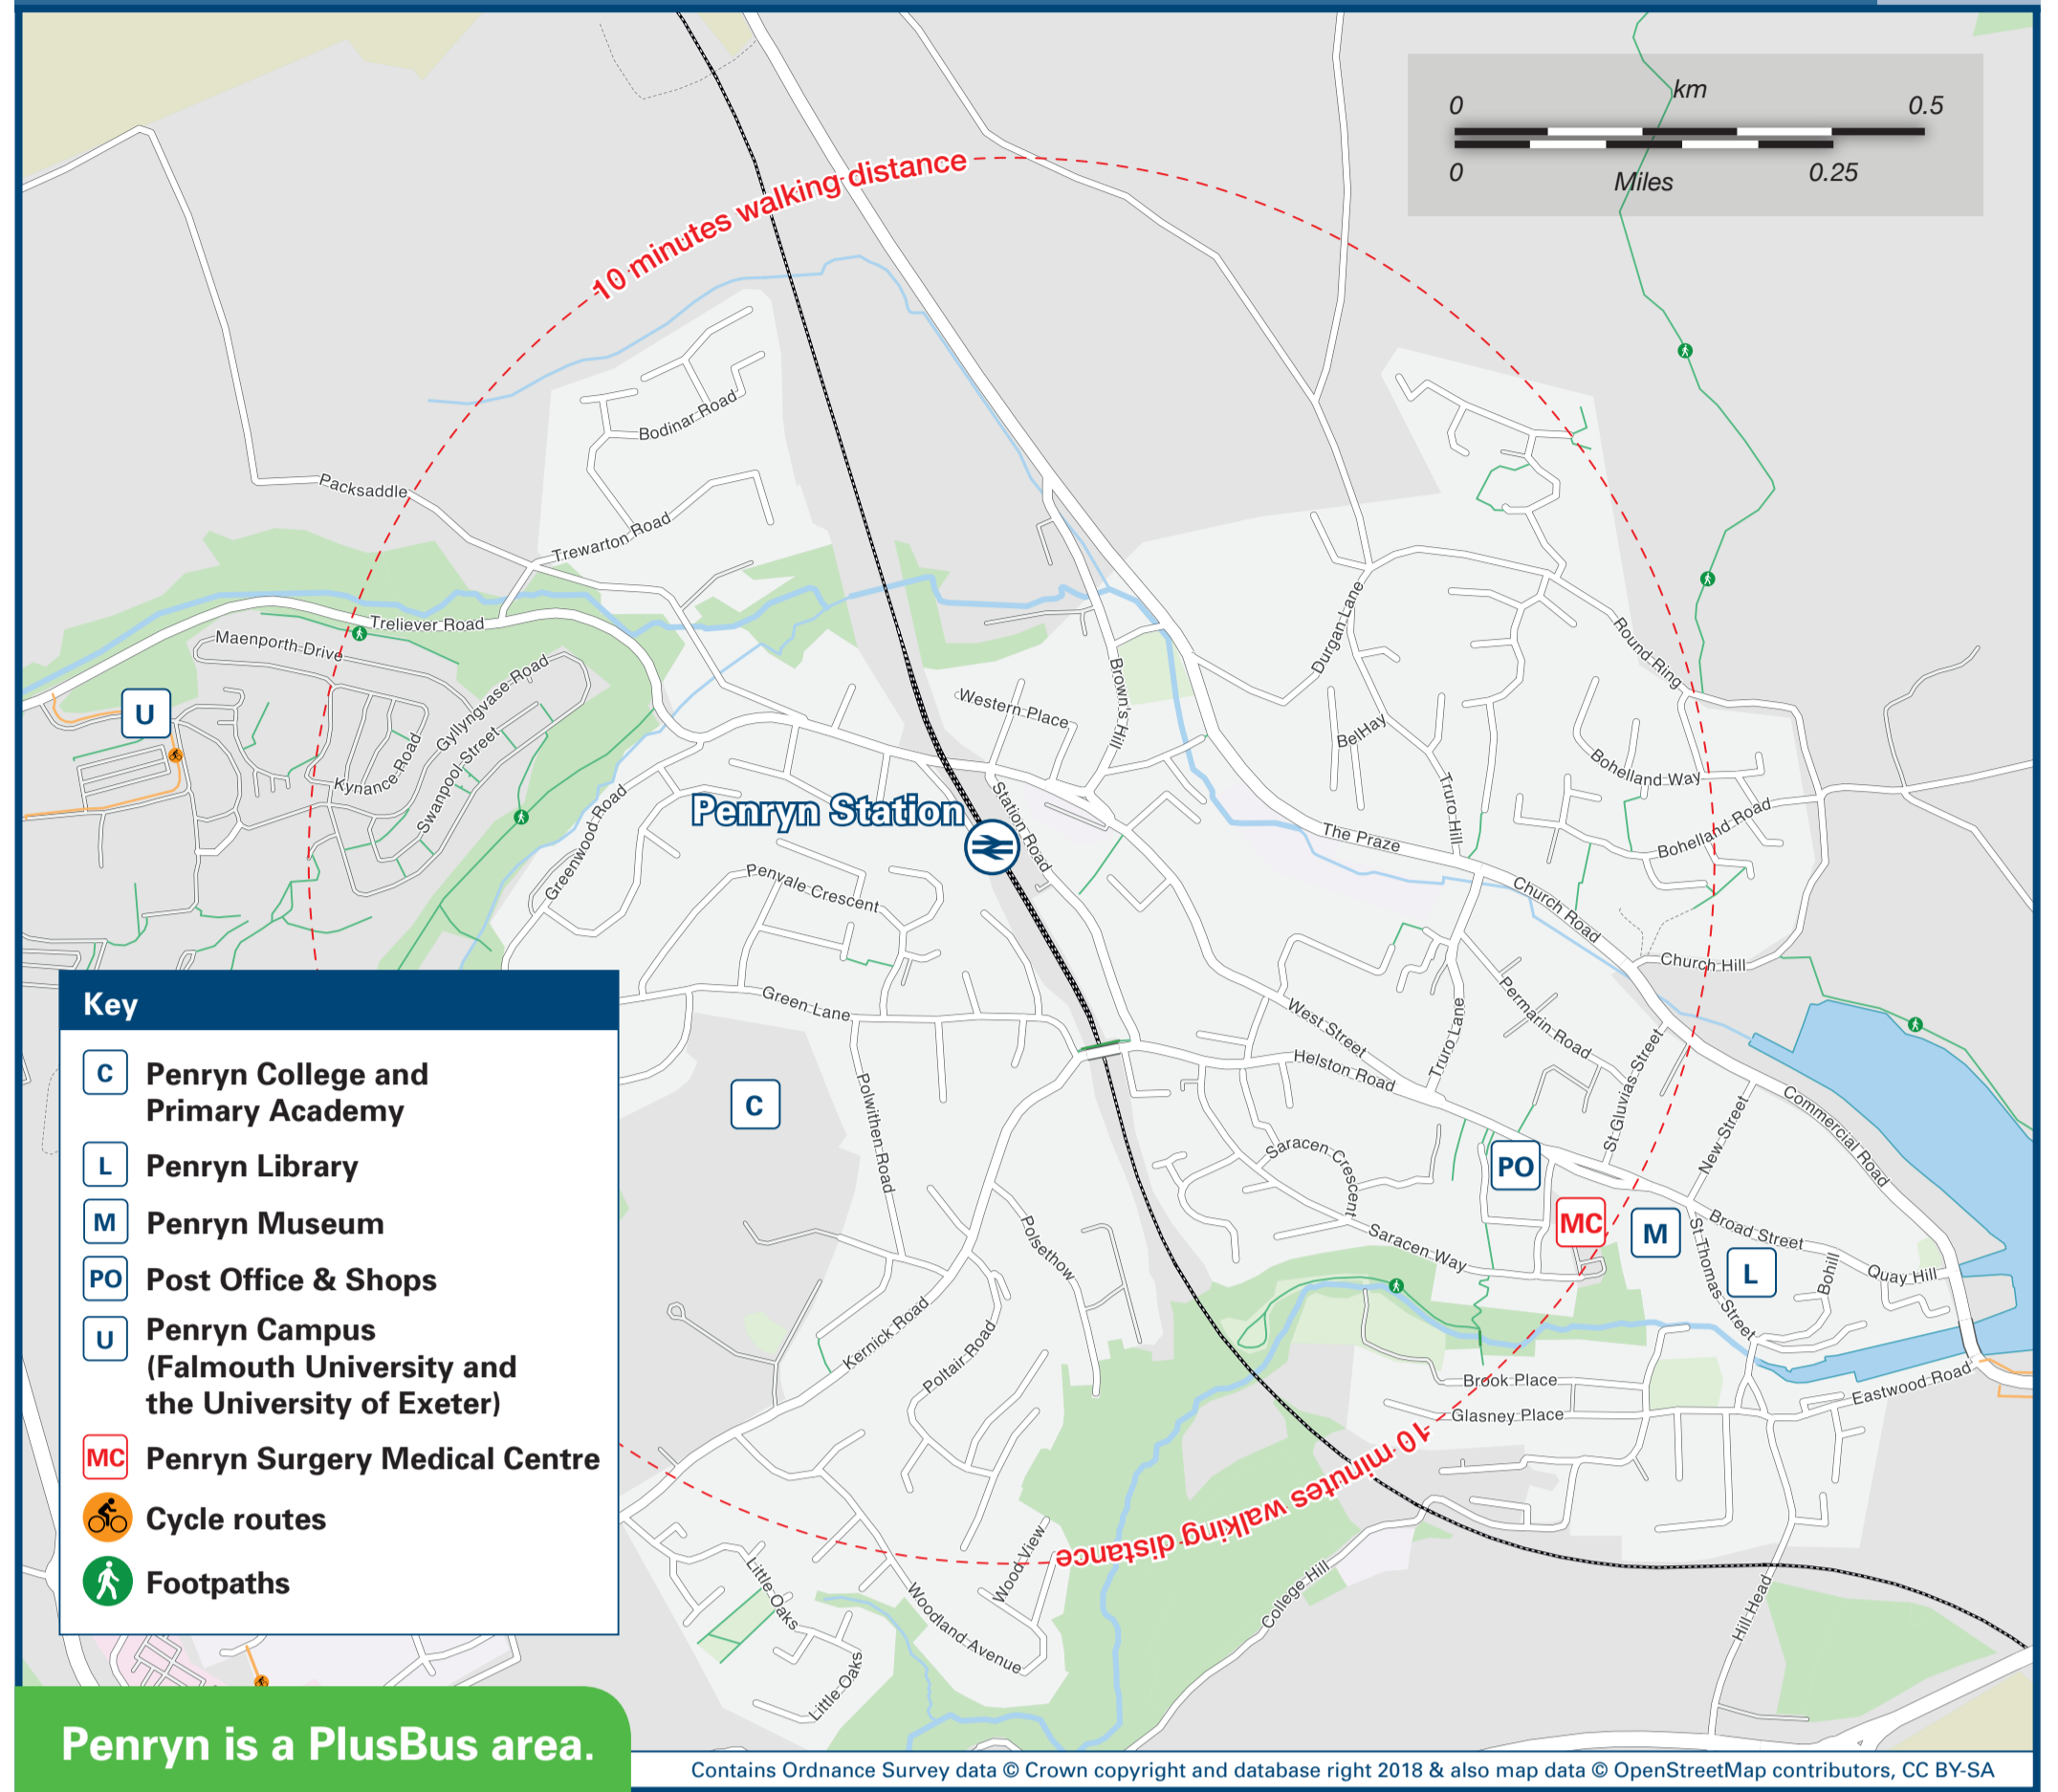

# Penryn Town Station

## Onward Travel Information

### Buses

Rail replacement buses/coaches will depart from the front of the station

### Local area map

Penryn is a PlusBus area.

PlusBus is a discount price 'bus pass' that you buy with your train ticket. It gives you unlimited bus travel around your chosen town, on participating buses. Visit [www.plusbus.info](http://www.plusbus.info)