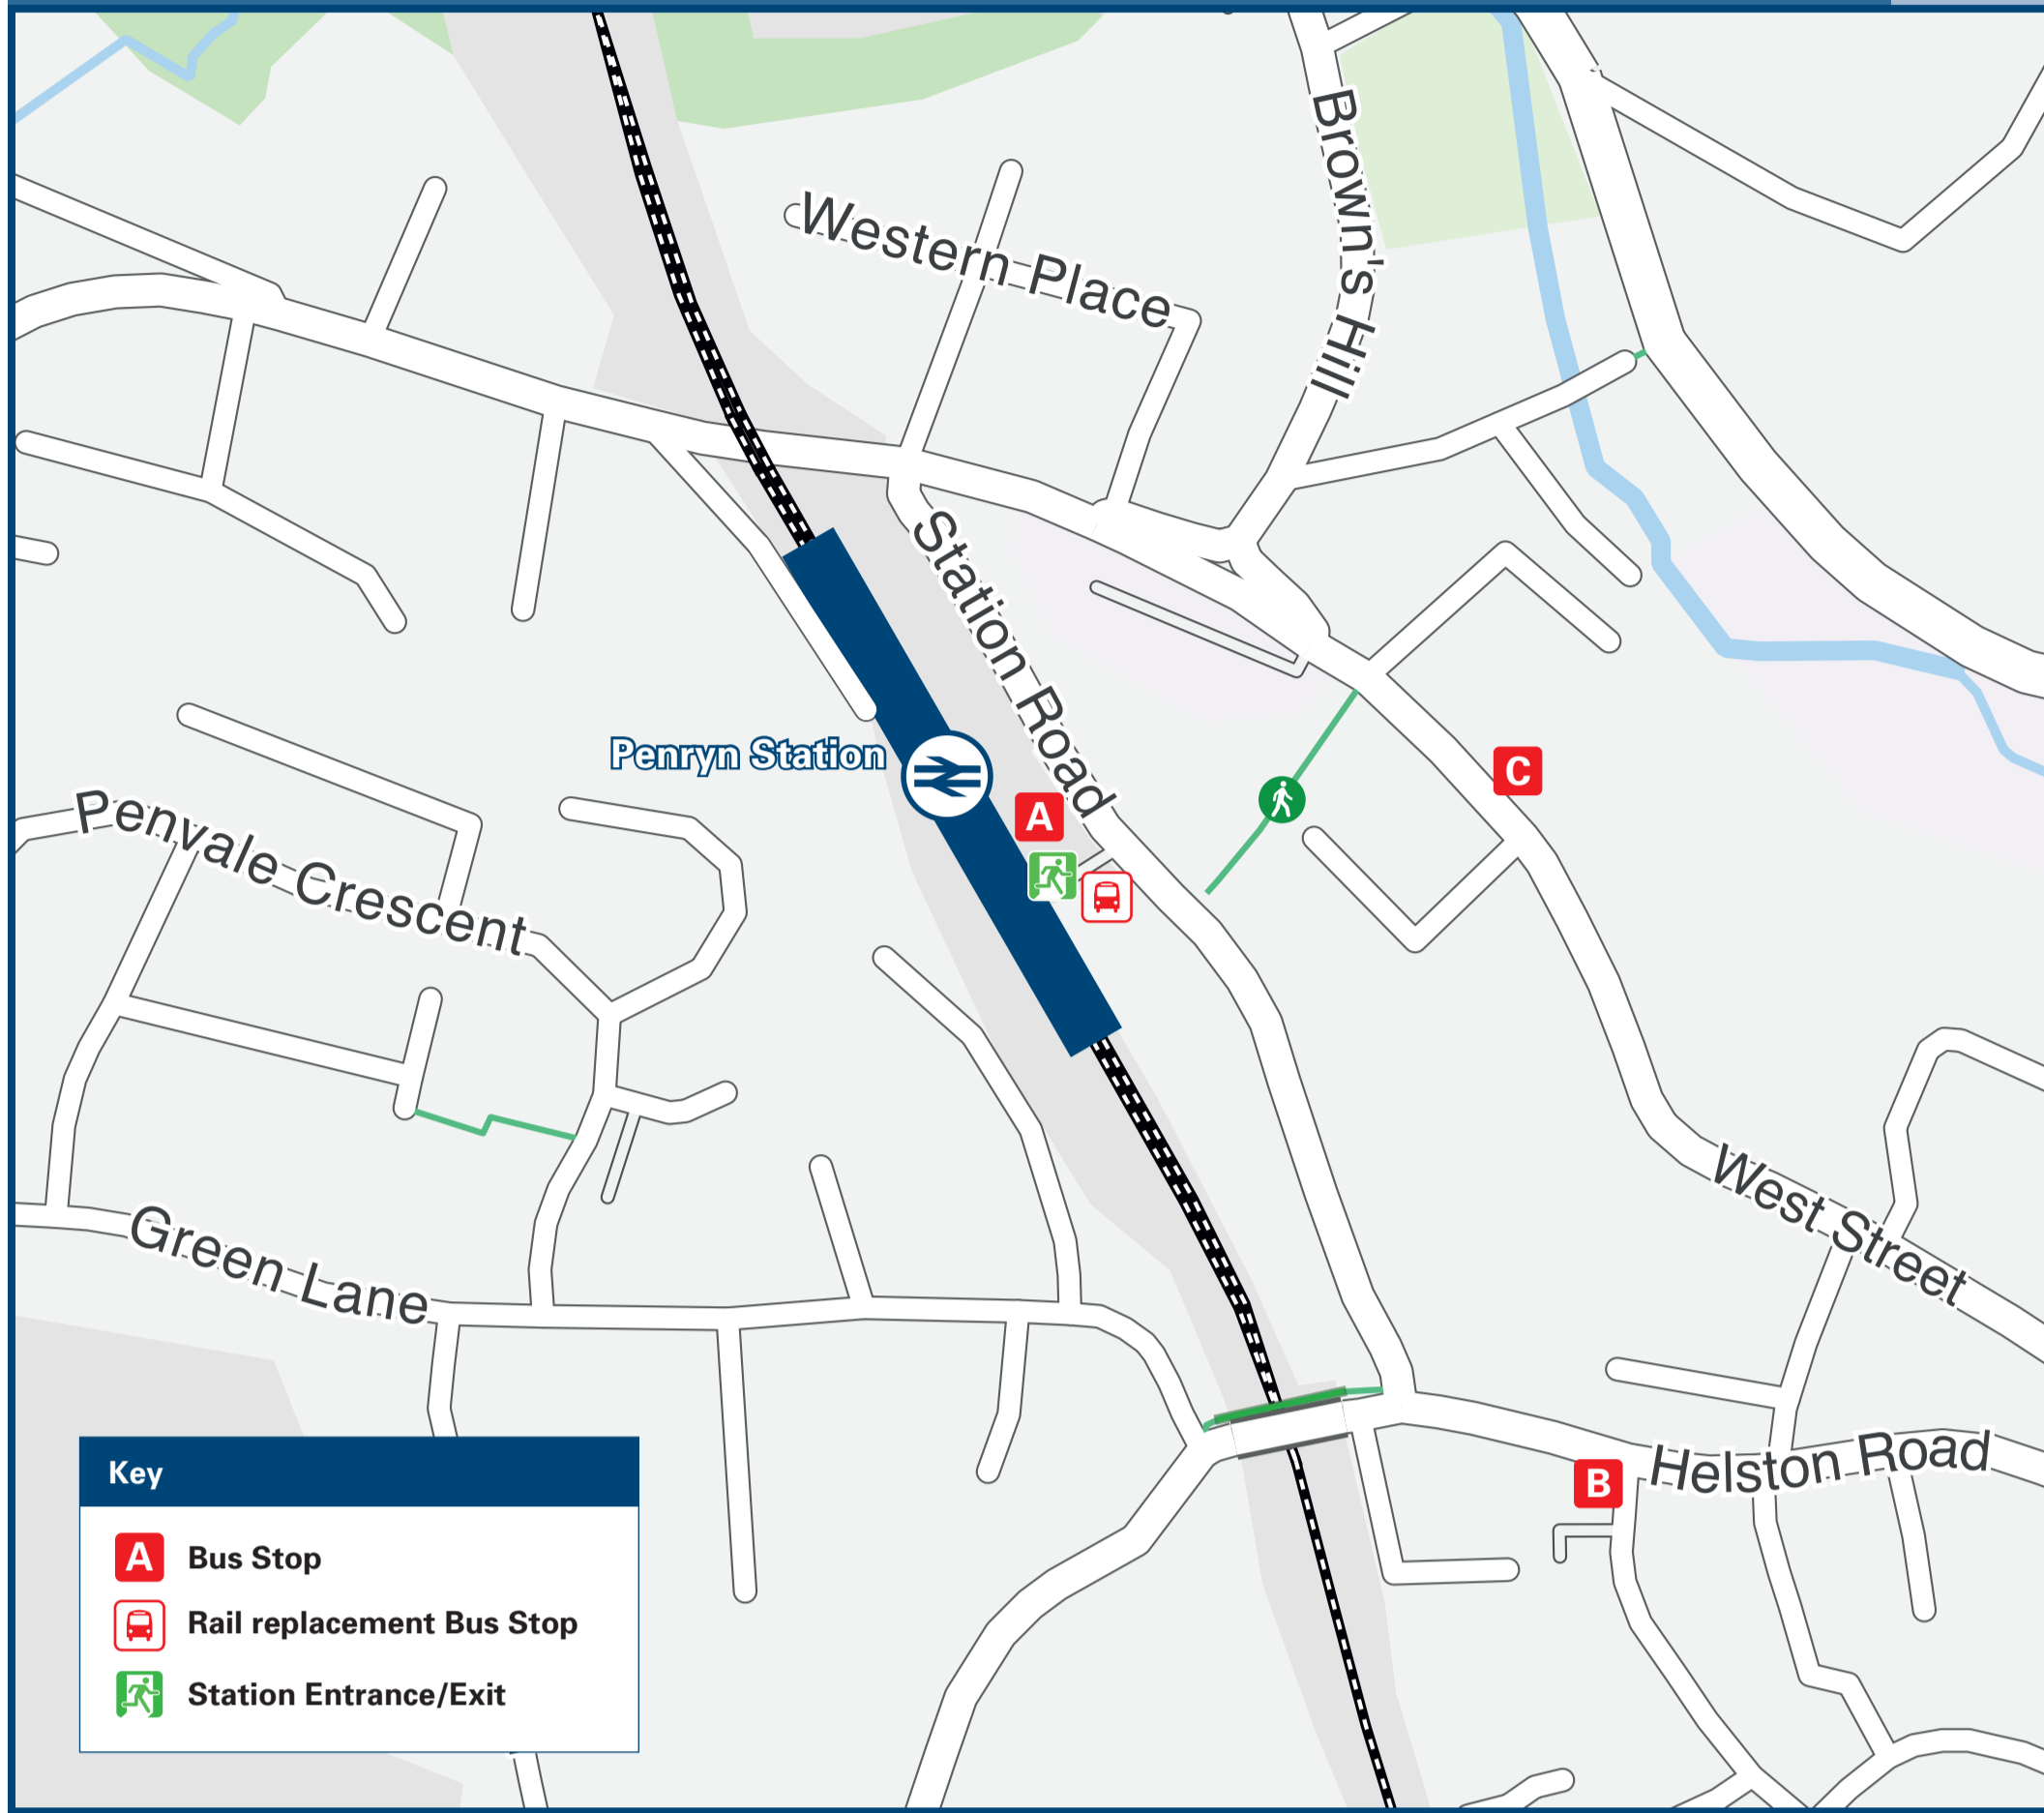

Penryn Town Station

Onward Travel Information

Buses

Rail replacement buses/coaches will depart from the front of the station