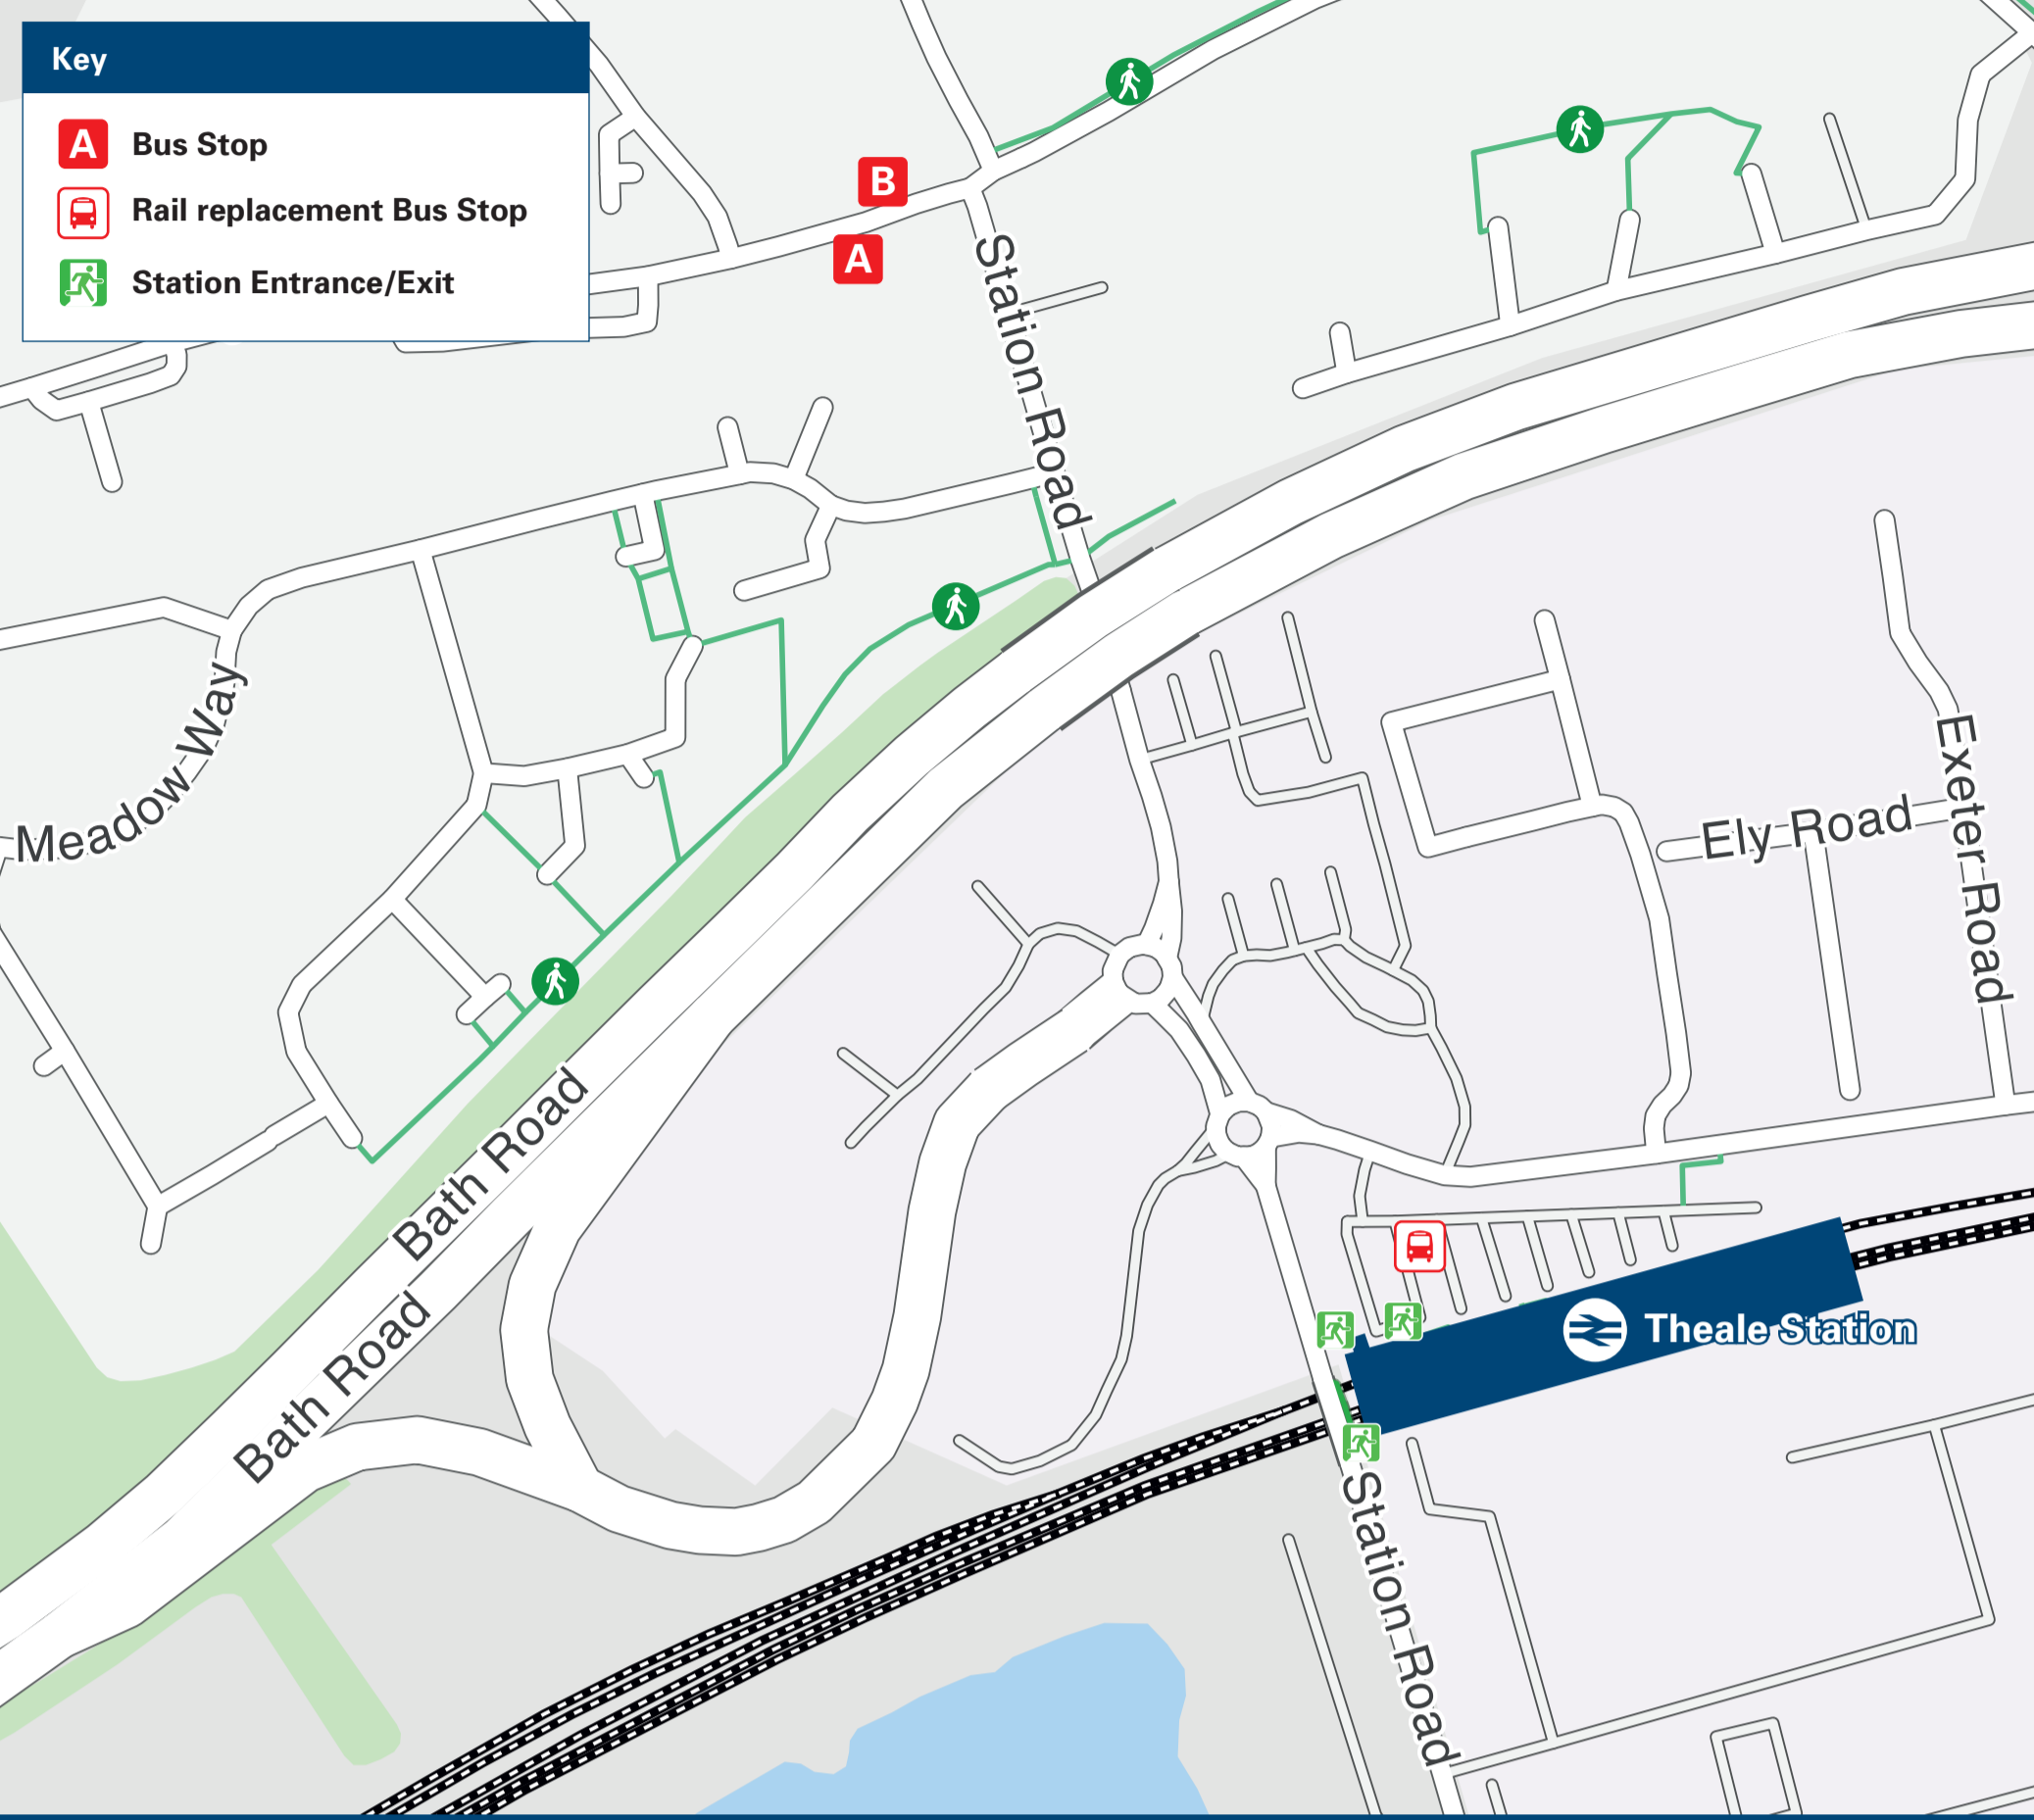

Theale Station

Onward Travel Information

Buses

Rail replacement buses/coaches depart from the station car park.