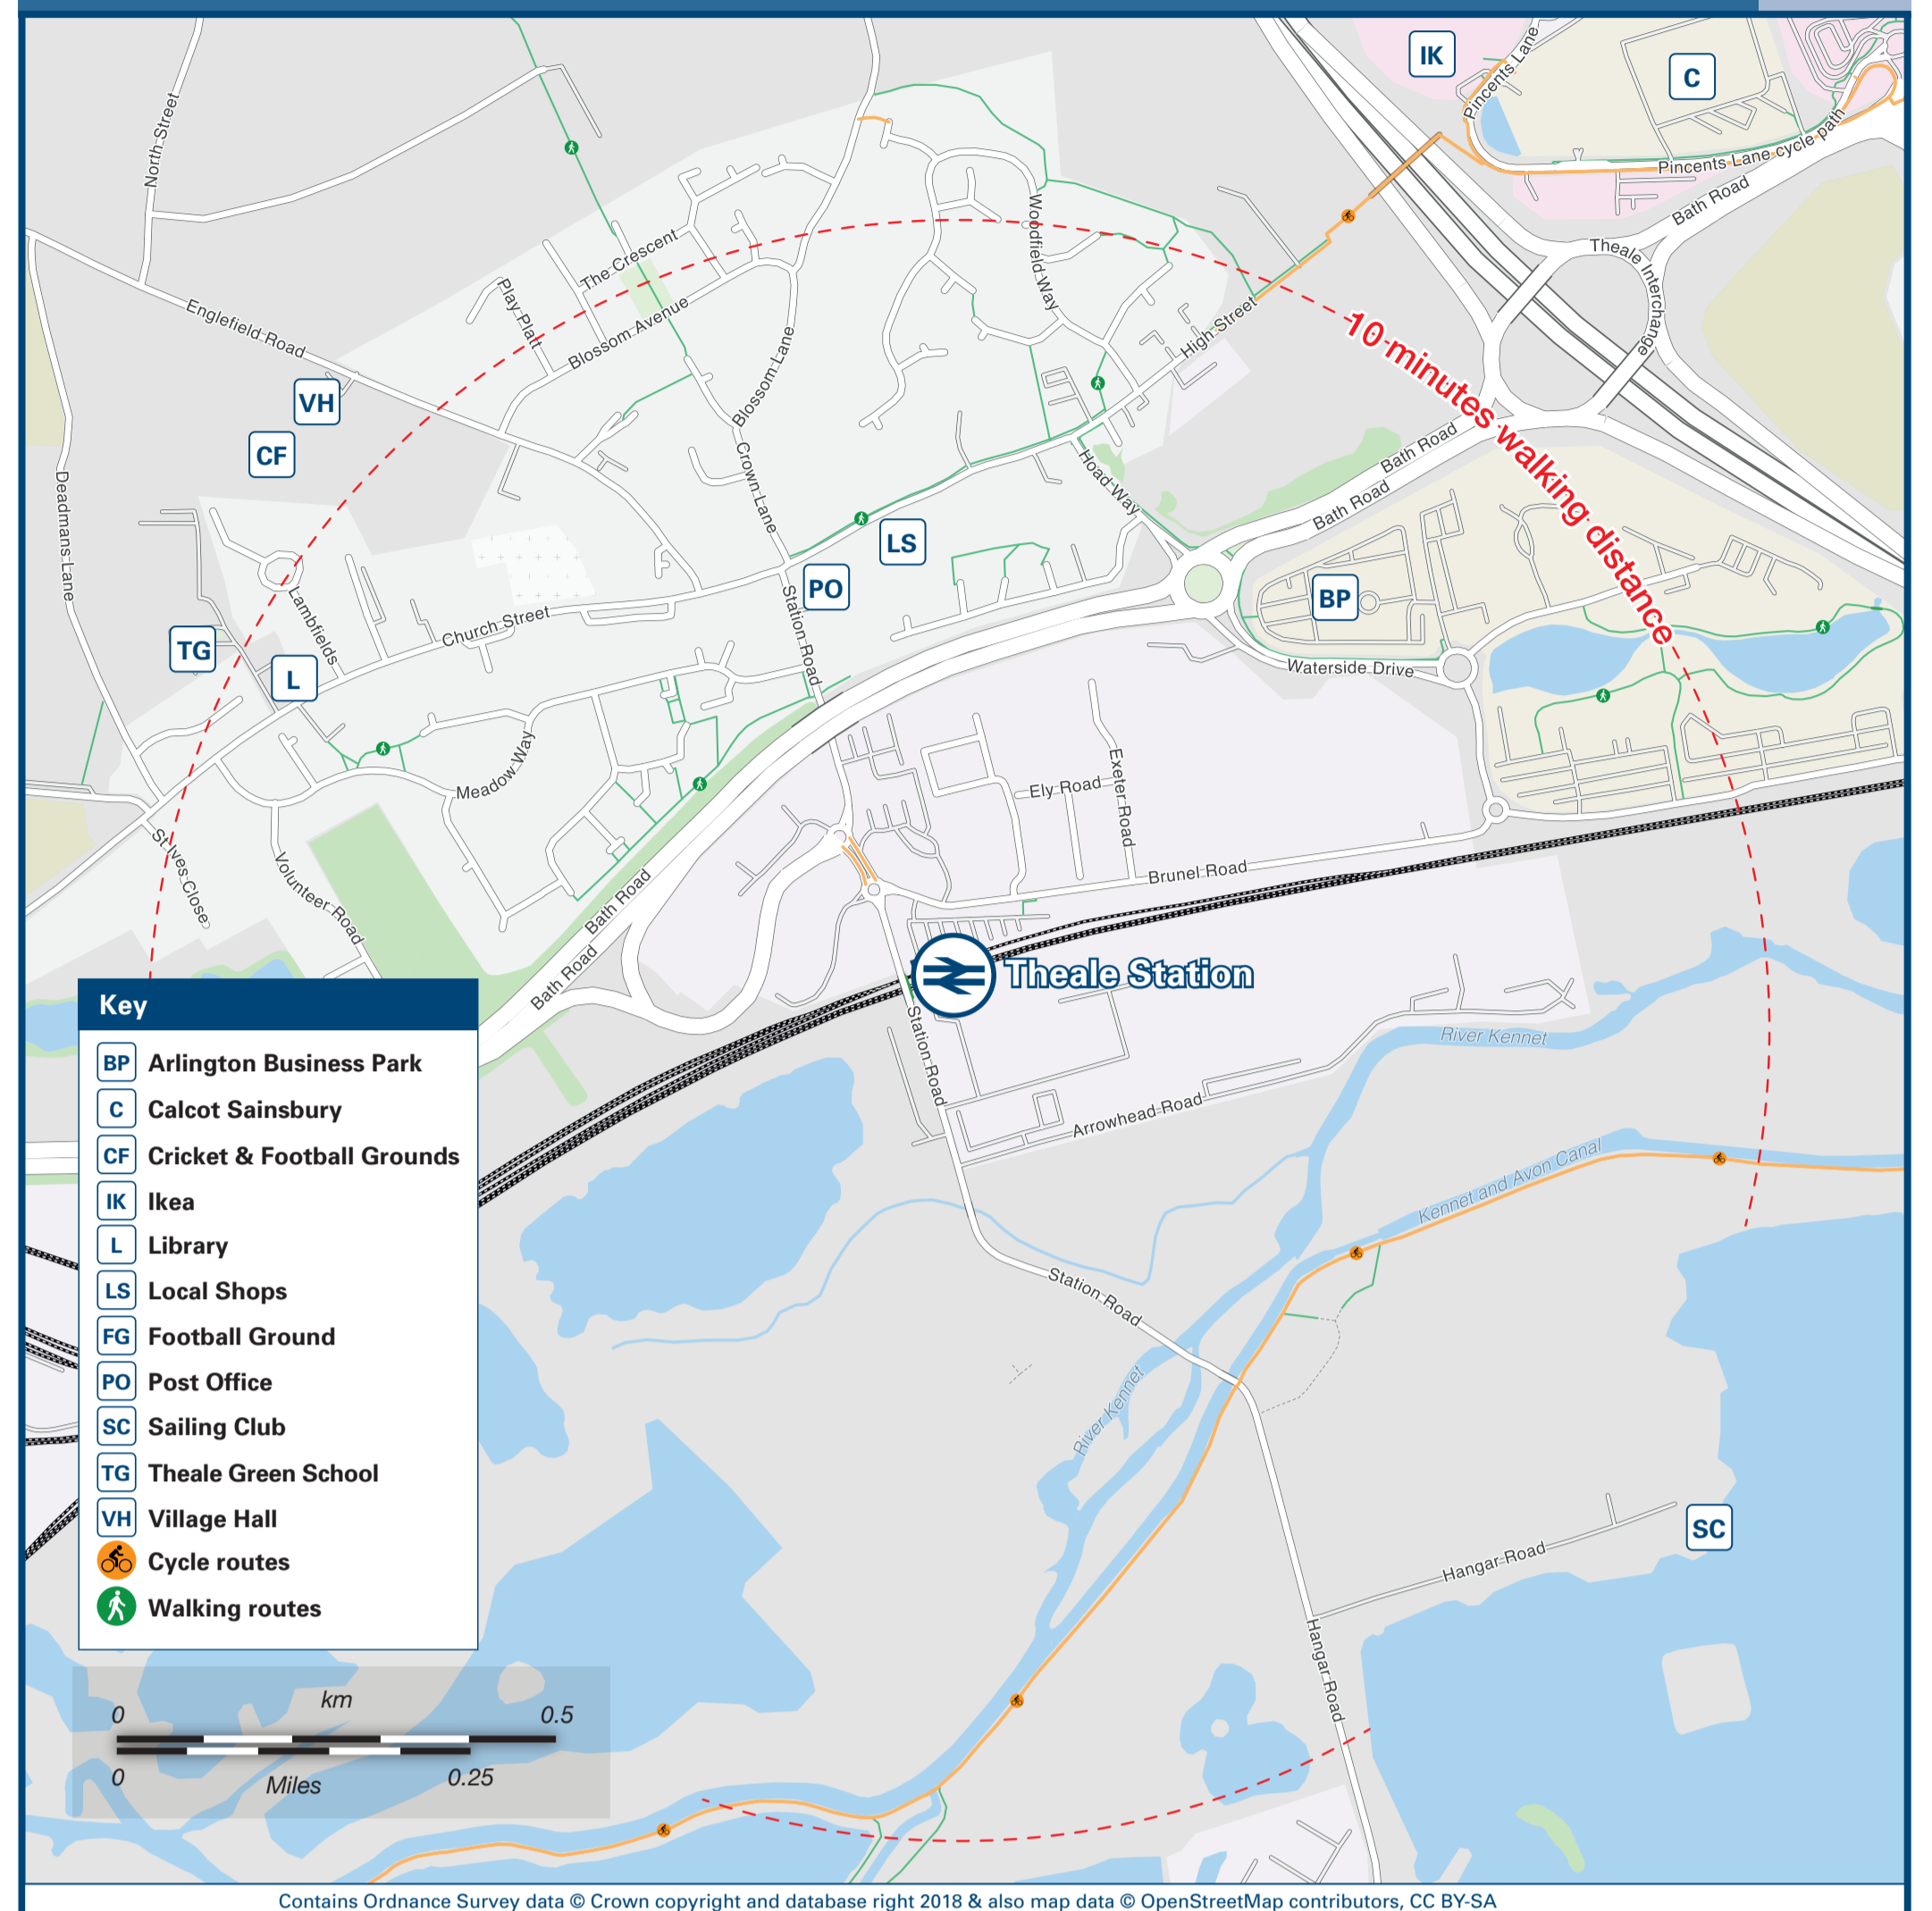

# Theale Station

# Onward Travel Information

## Local area map

DESTINATION	BUS ROUTES	BUS STOP
Thatcham	1, 41, 44	A
Upper Bucklebury	41	A
West Berkshire Community Hospital	1	A
Woolhampton	1	A

**Notes**

Bus route 1 (Jet Black) operates a frequent daily service.  
 Bus route 41 operates one journey a day Mondays to Fridays from Theale.  
 Bus route 44 operates one journey on just Mondays and Wednesdays from Theale.