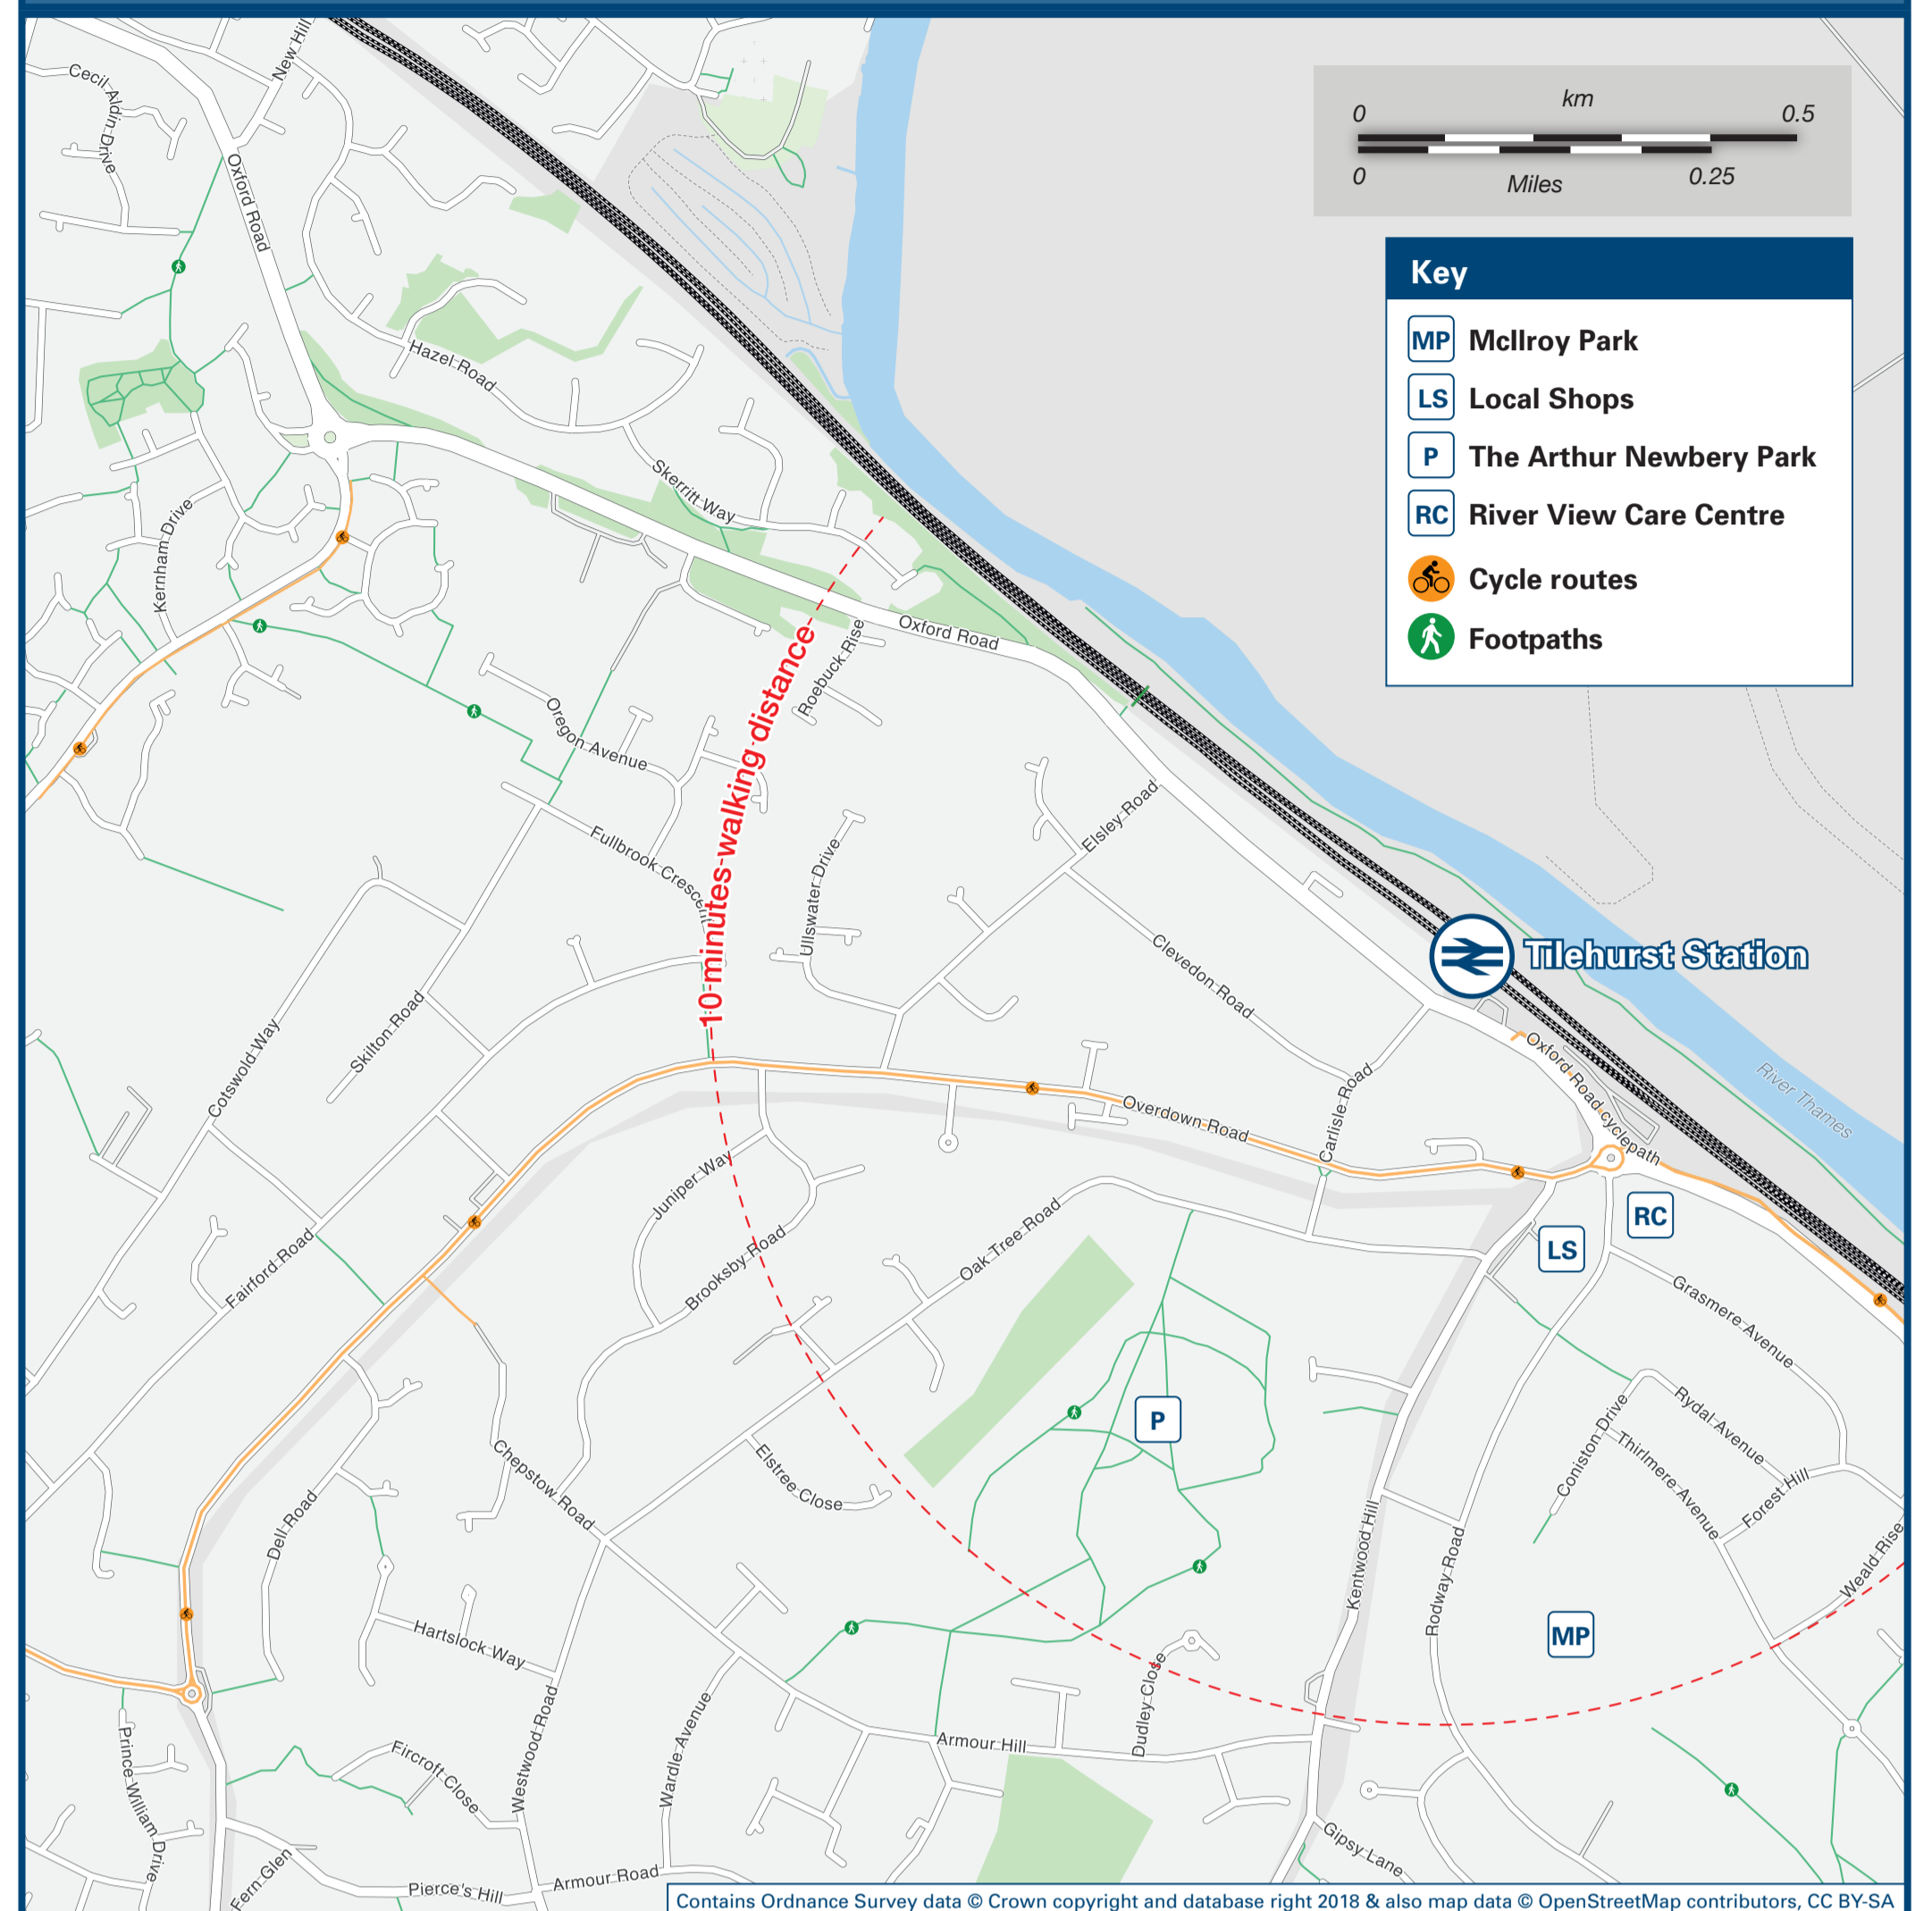

# Tilehurst Station

# Onward Travel Information

## Local area map

## Main destinations by bus

(Data correct at December 2018)

DESTINATION	BUS ROUTES	BUS STOP	DESTINATION	BUS ROUTES	BUS STOP	DESTINATION	BUS ROUTES	BUS STOP
Goring	143+	B	Reading (Town Centre) #	143	A	Tilehurst (Dark Lane)	16	D E
Lower Basildon	143+	B	Reading West (Oxford Road)	16, 143	C	Upper Basildon	143+	B
Pangbourne	143	B	Streatley	143+	B			
Purley	143	B						
	16	D E						