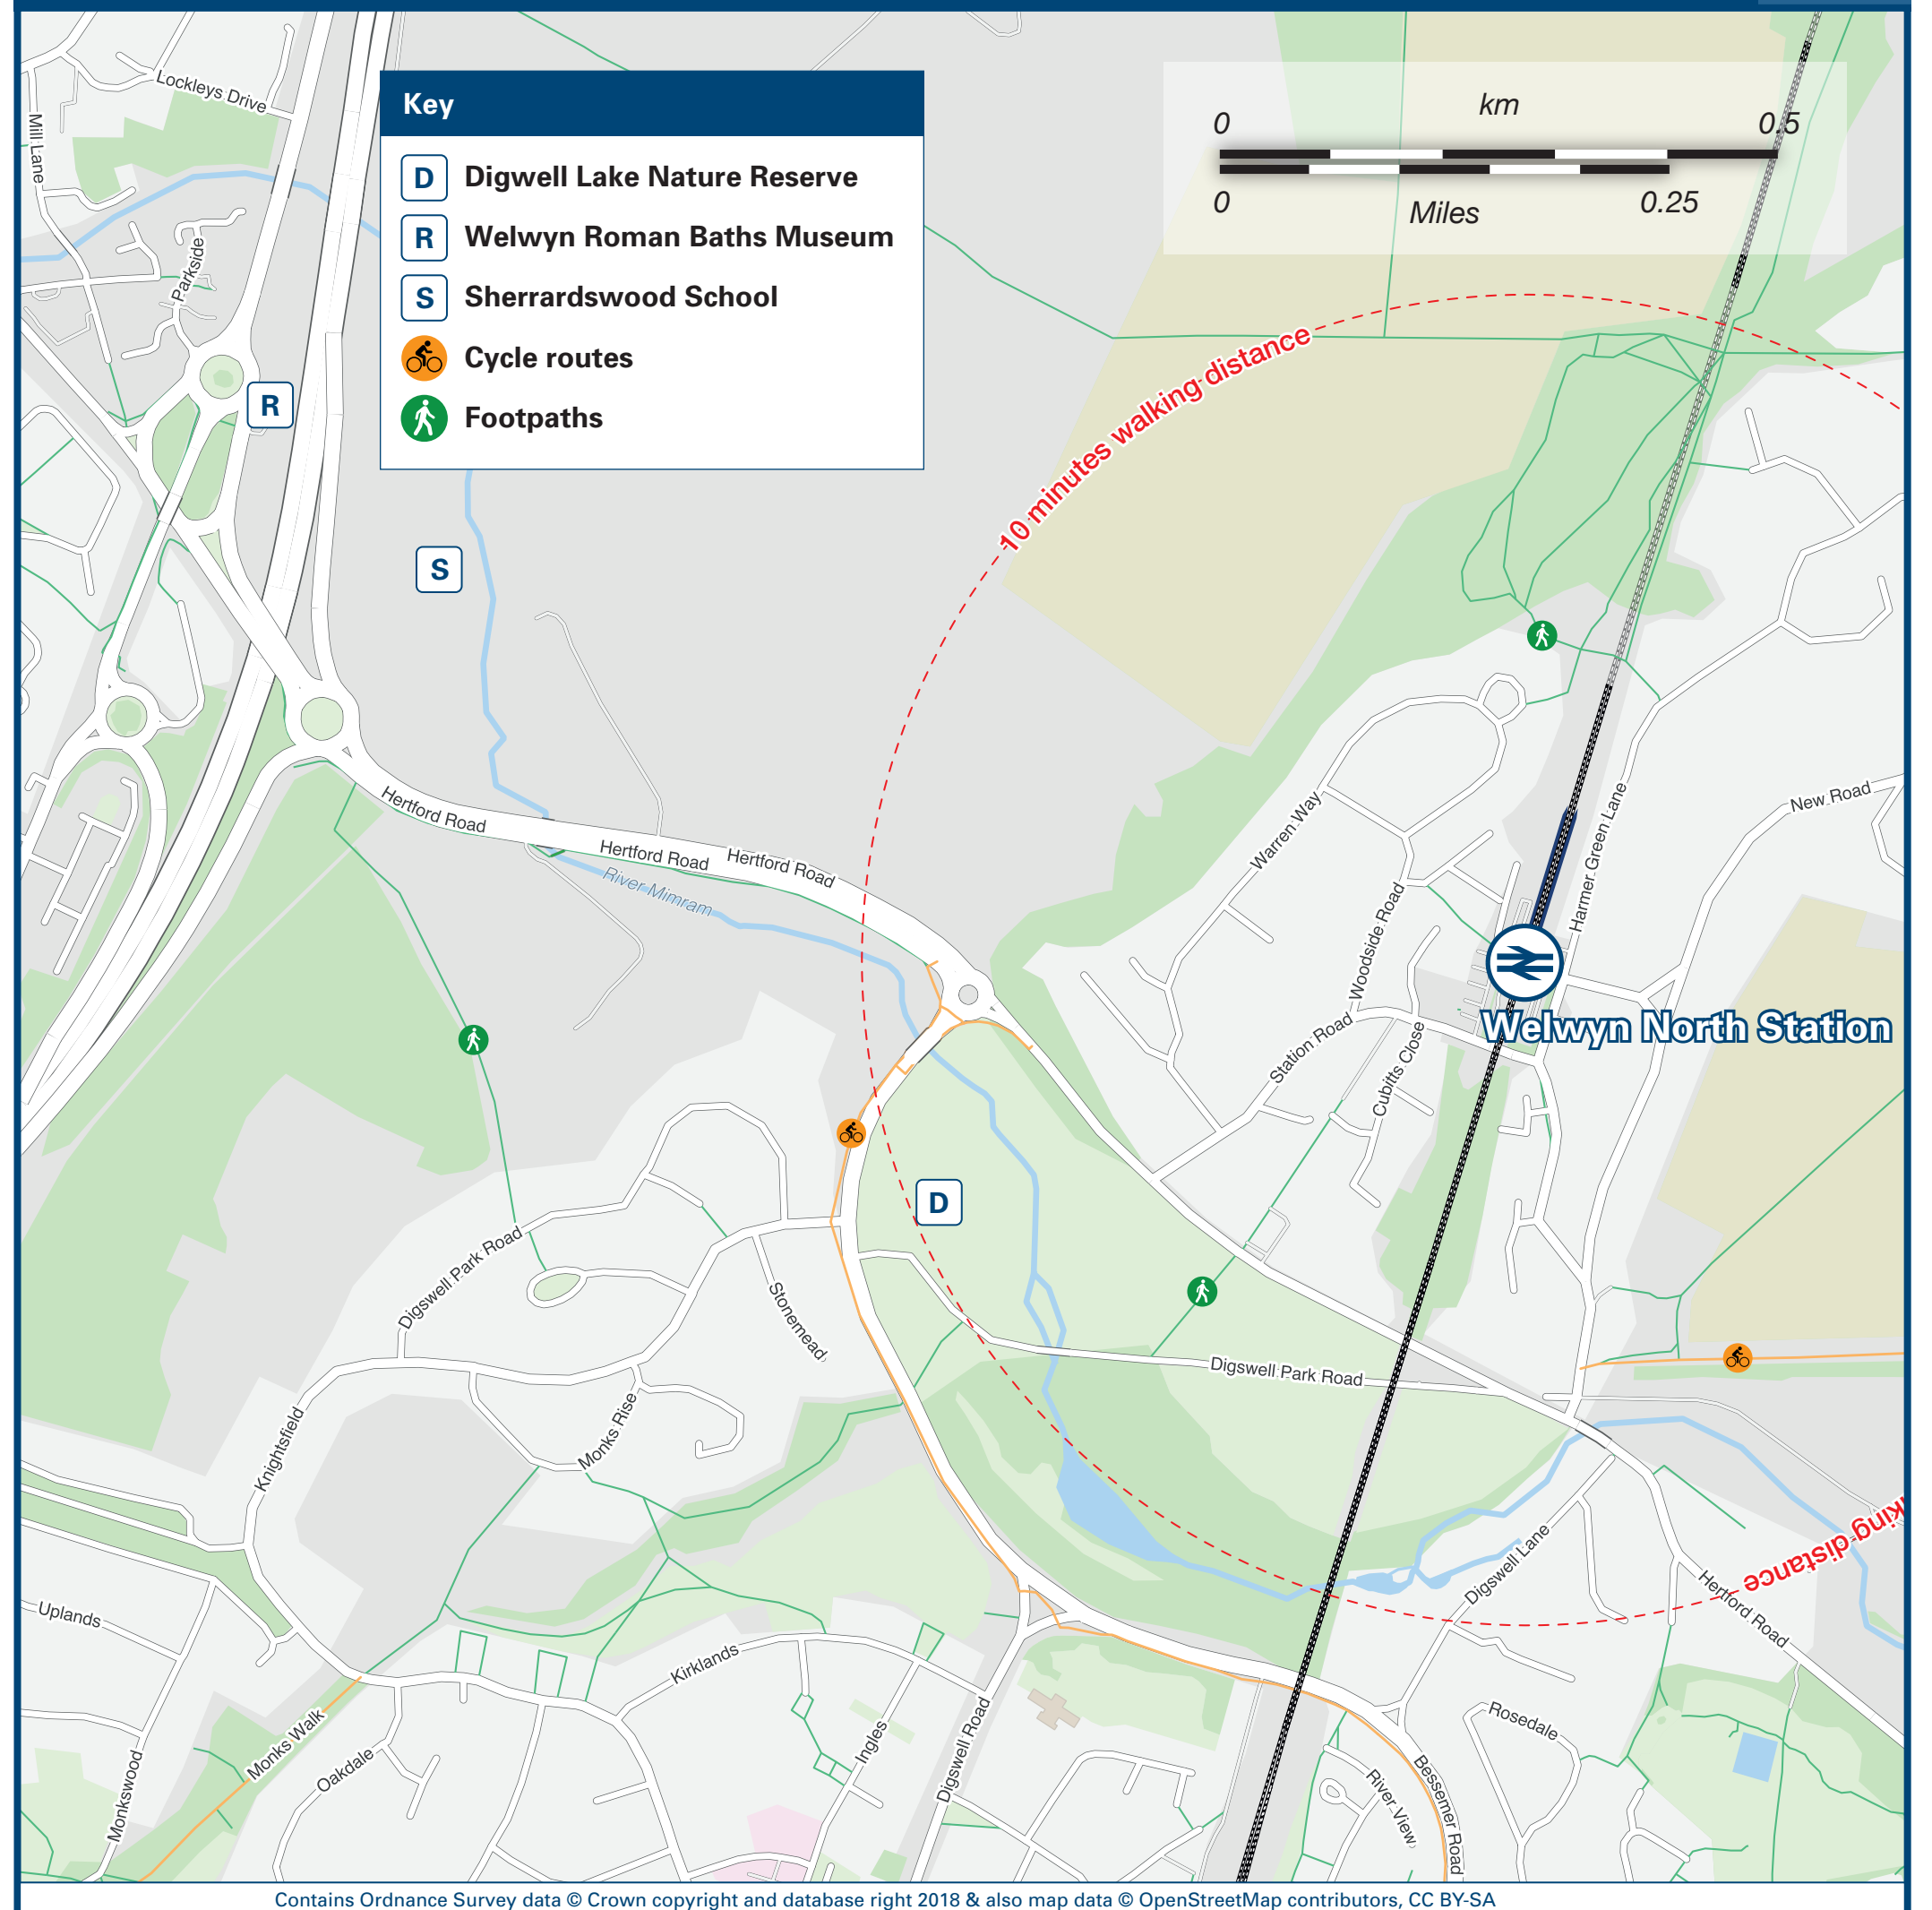

Local area map

Key

- **D** Digwell Lake Nature Reserve
- **R** Welwyn Roman Baths Museum
- **S** Sherrardswood School
- **C** Cycle routes
- **F** Footpaths