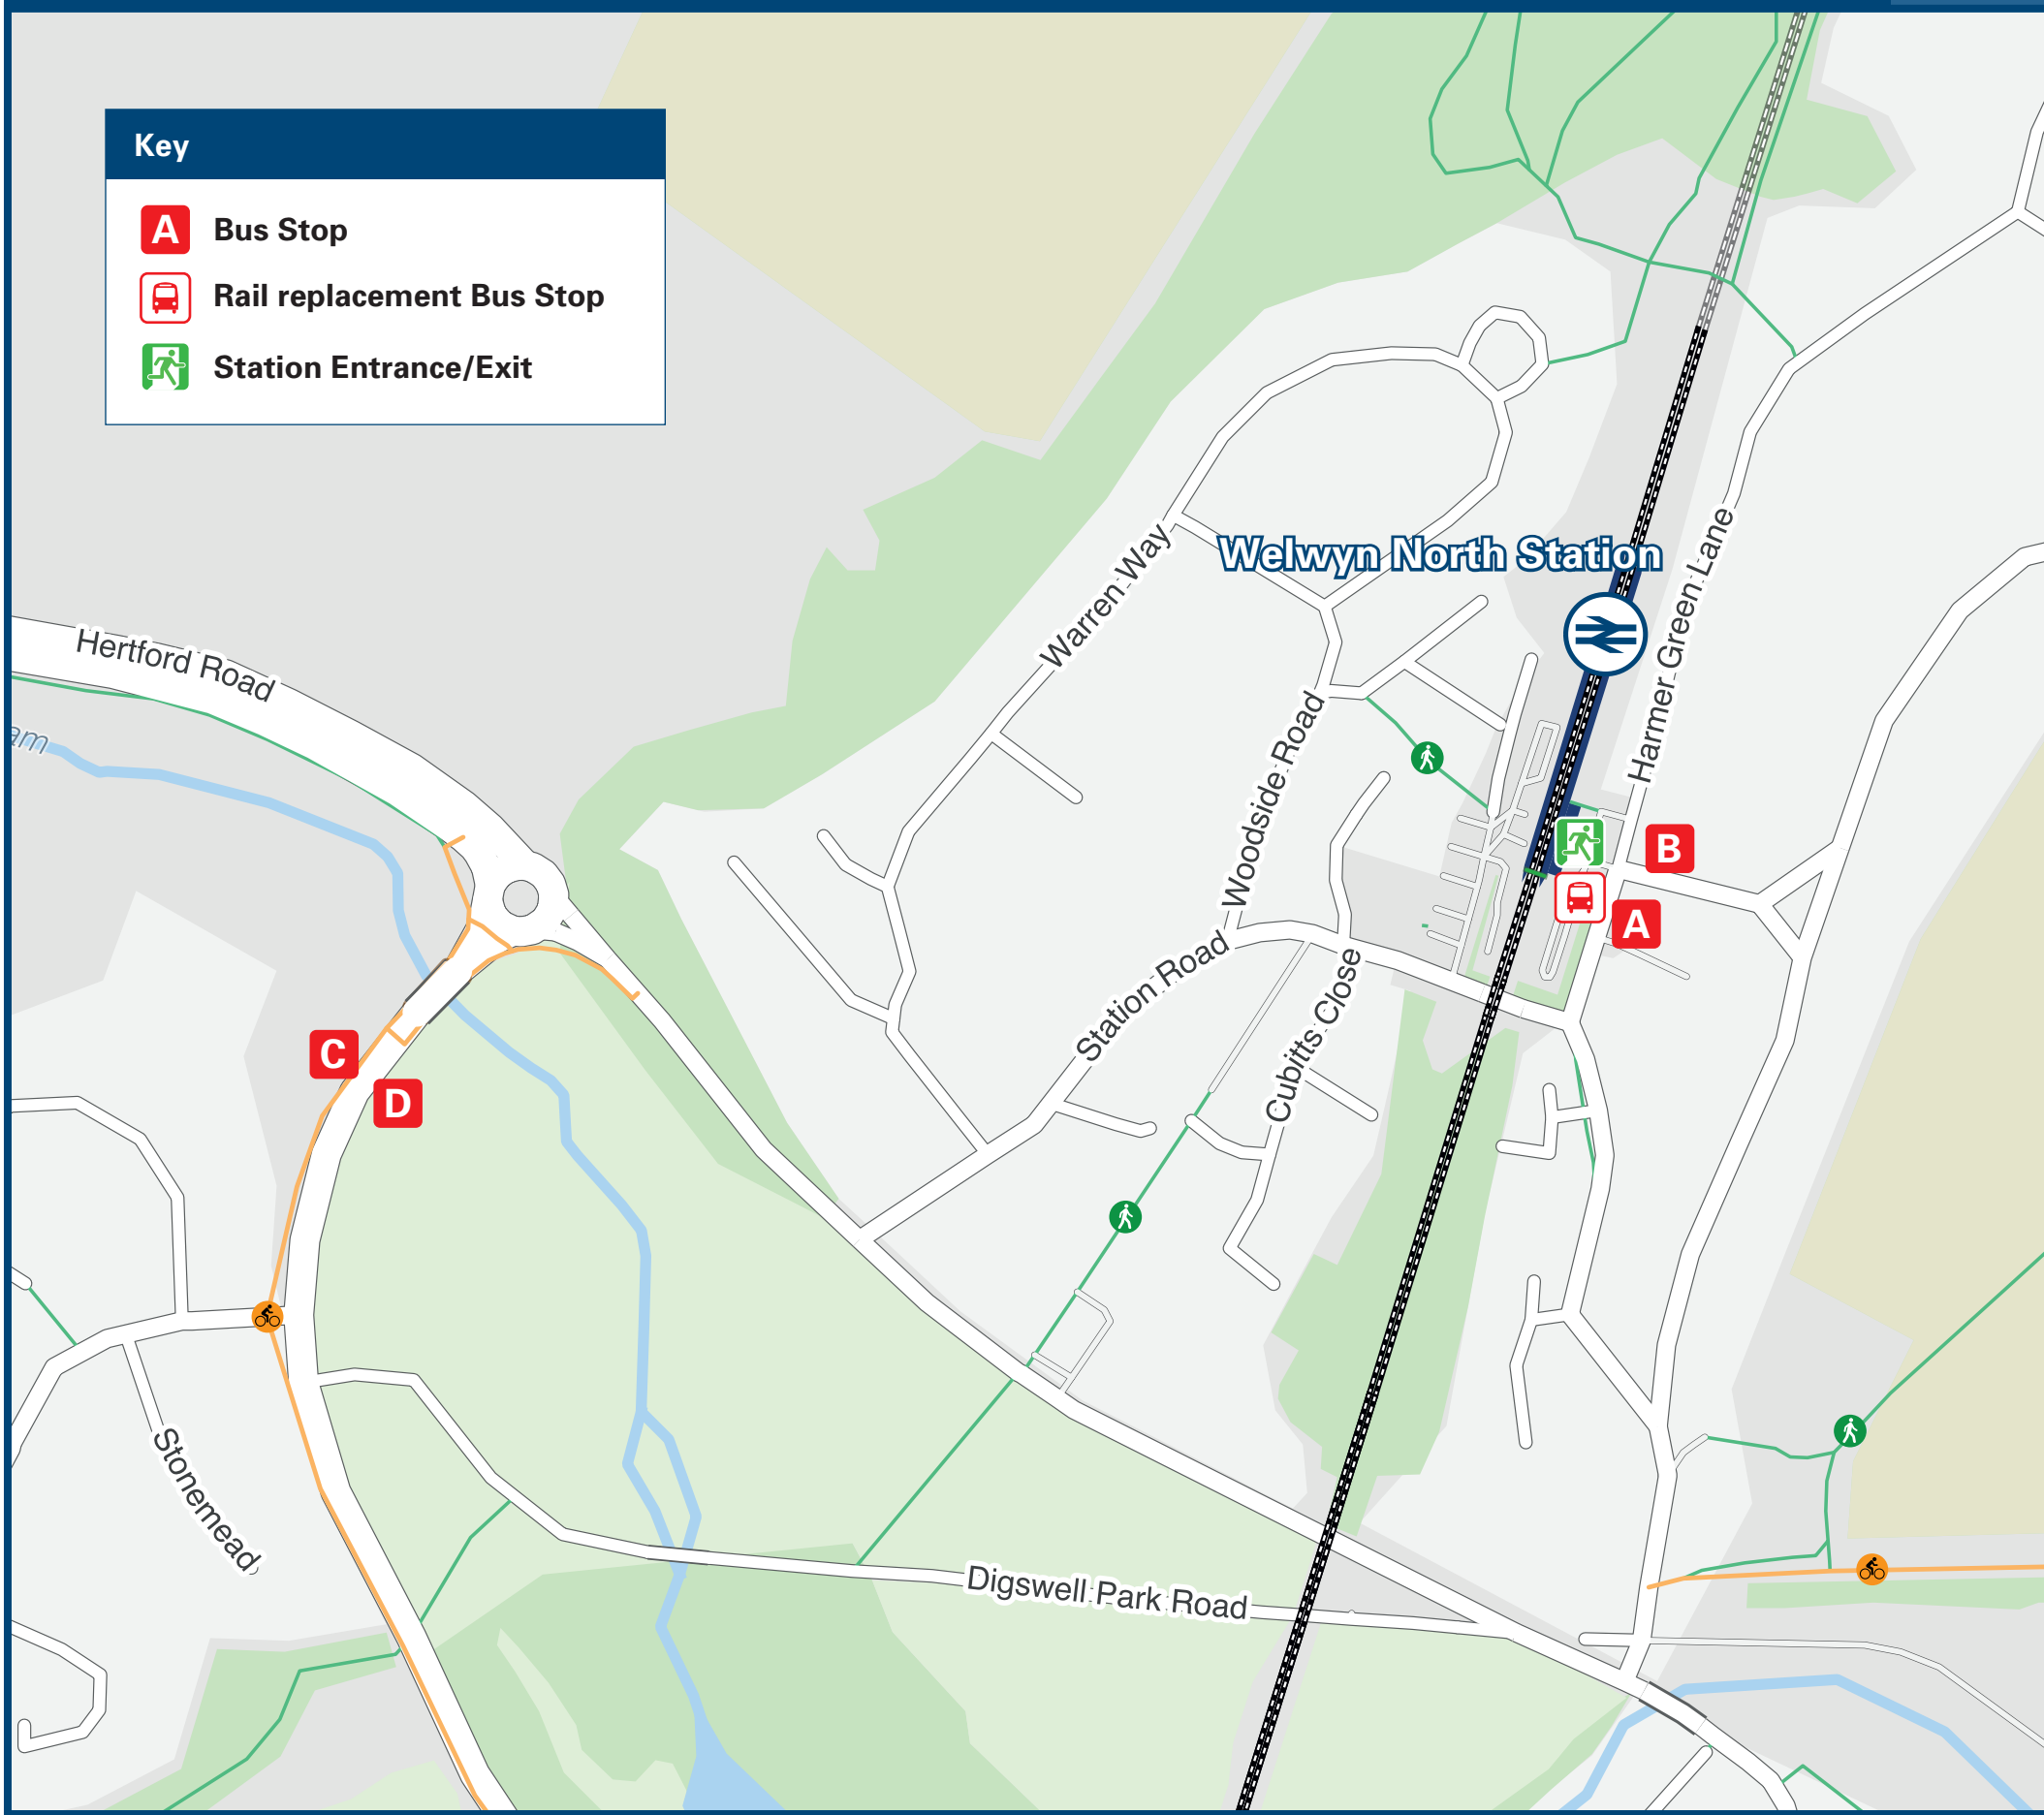

Welwyn North Station

Onward Travel Information

Buses

Key

- **A** Bus Stop
- **R** Rail replacement Bus Stop
- **F** Station Entrance/Exit